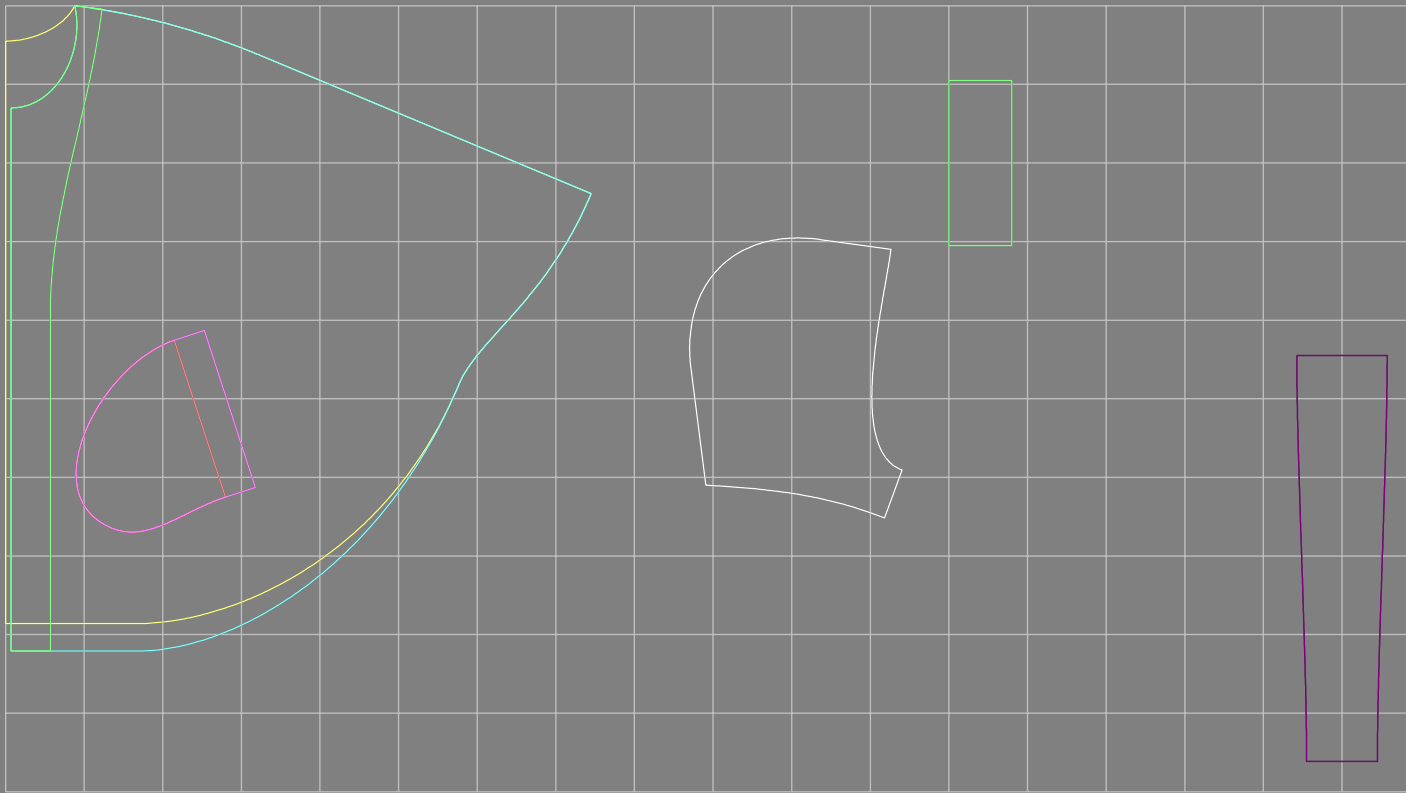

Not for print

Paper size: A4, size:1399.00 x1478.66 mm

# Example

size:1499.00 x2549.57 mm

Maneken =1 ver.0

rz\_1=170

rz\_16=116

rz\_17=100

rz\_18=98.8

rz\_19=124

rz\_20=121

---

. . . . .  
. . . . .  
. . . . .