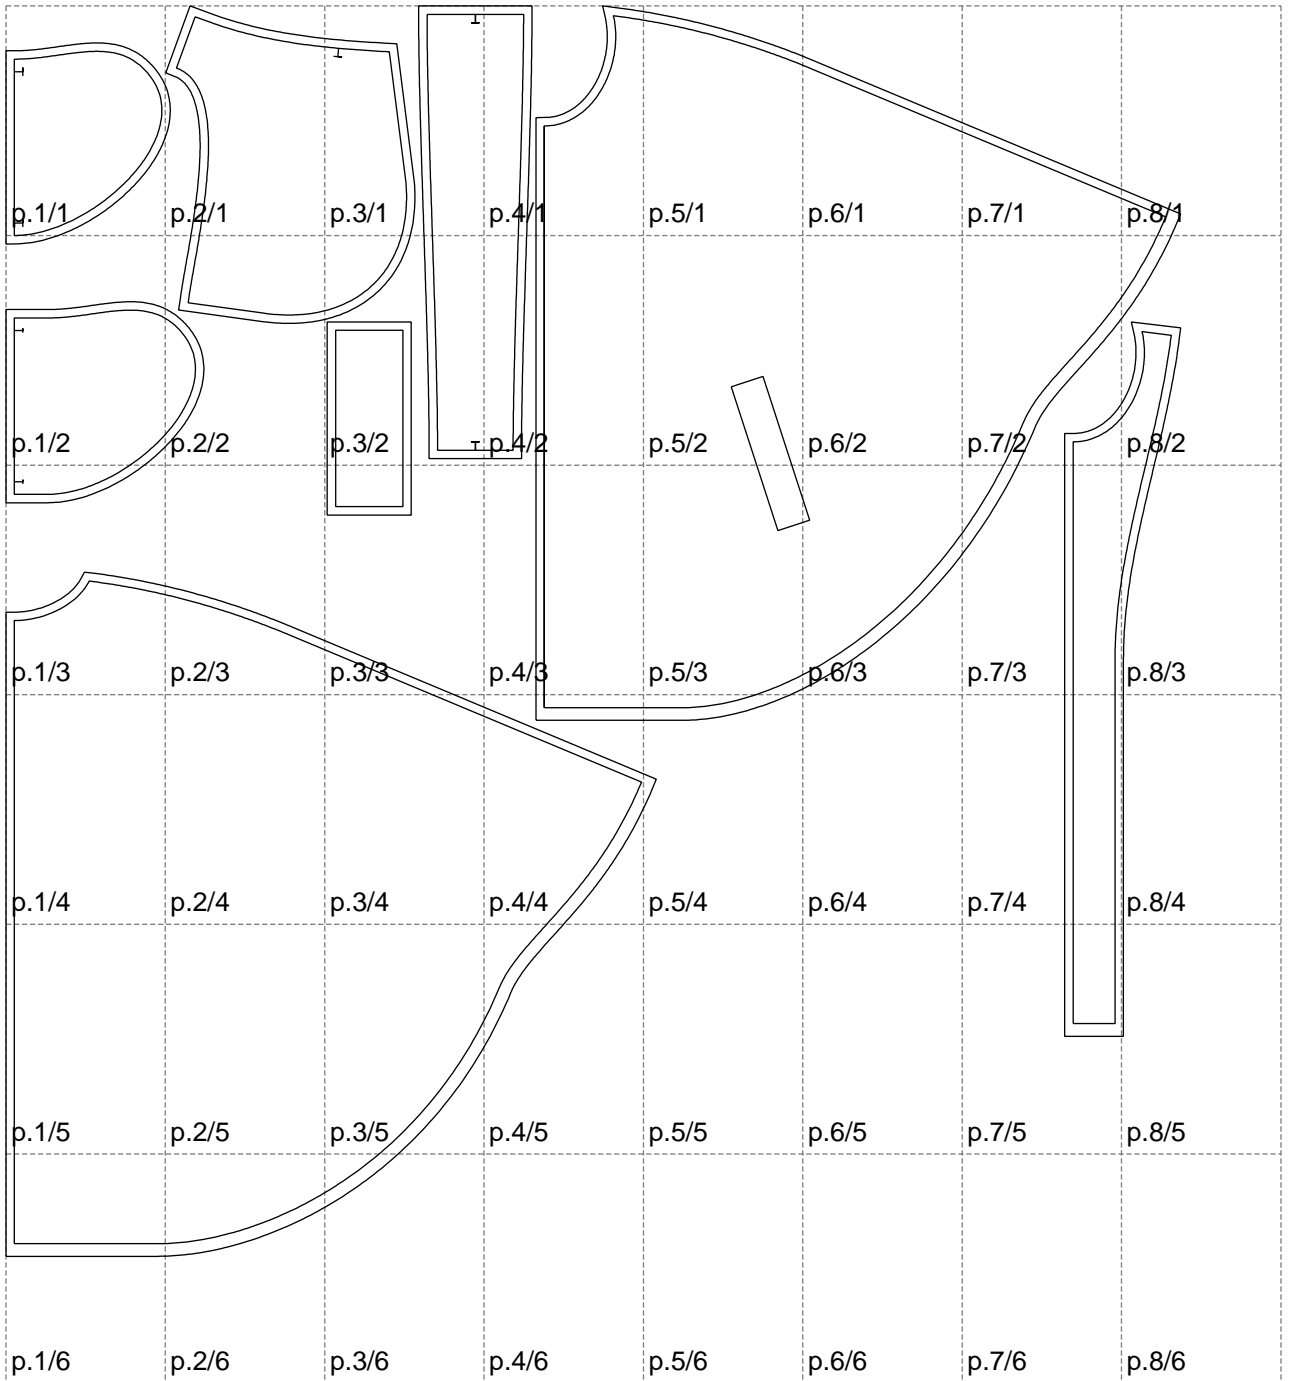

Not for print

Paper size: A4, size:1399.00 x1488.89 mm

Example

size:1499.00 x2557.59 mm

Maneken =1 ver.0

rz_1=170

rz_16=120

rz_17=104

rz_18=103.6

rz_19=128

rz_20=125.1

.
.
.