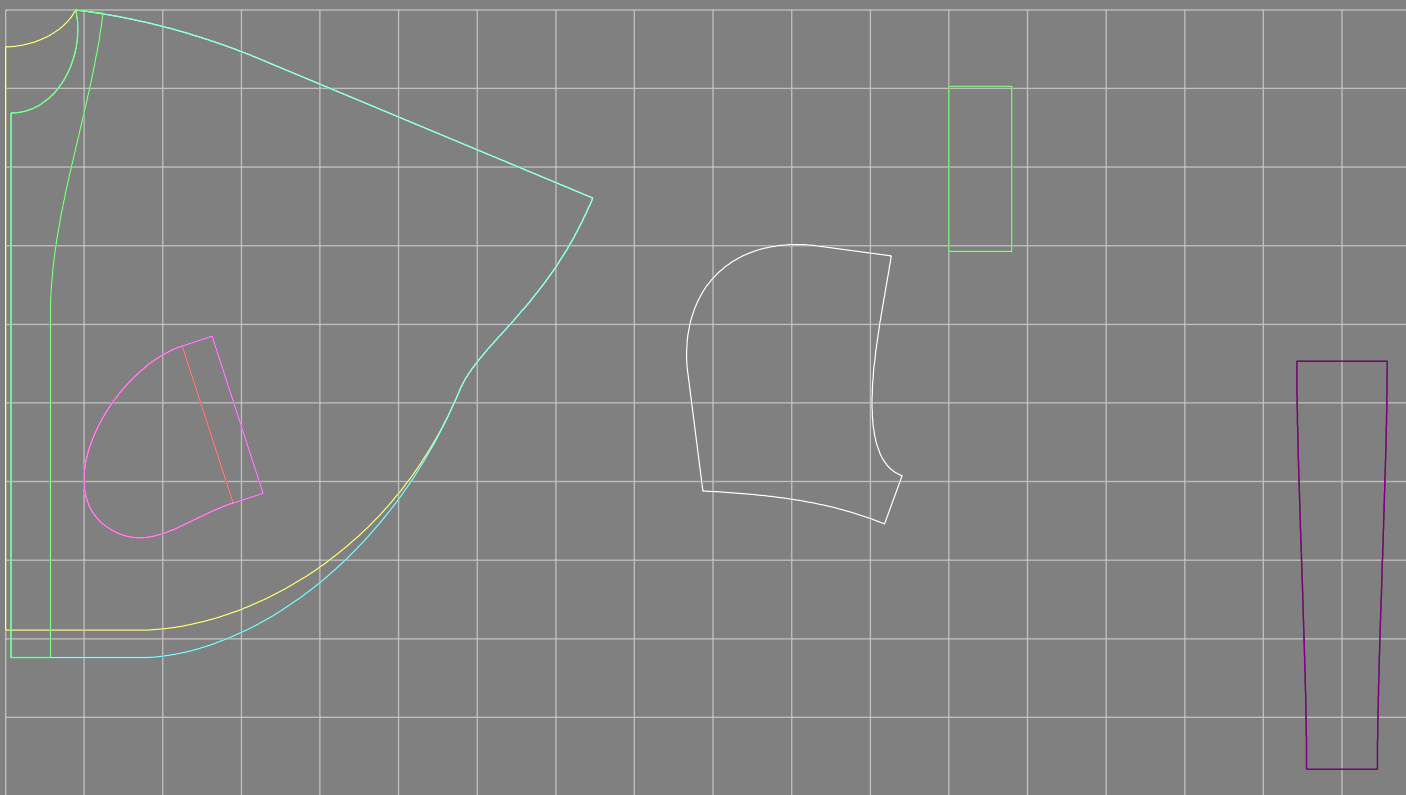

Not for print

Paper size: A4, size:1399.00 x1488.89 mm

Example

size:1499.00 x2557.59 mm

Maneken =1 ver.0

rz_1=170

rz_16=120

rz_17=104

rz_18=103.6

rz_19=128

rz_20=125.1

.
.
.