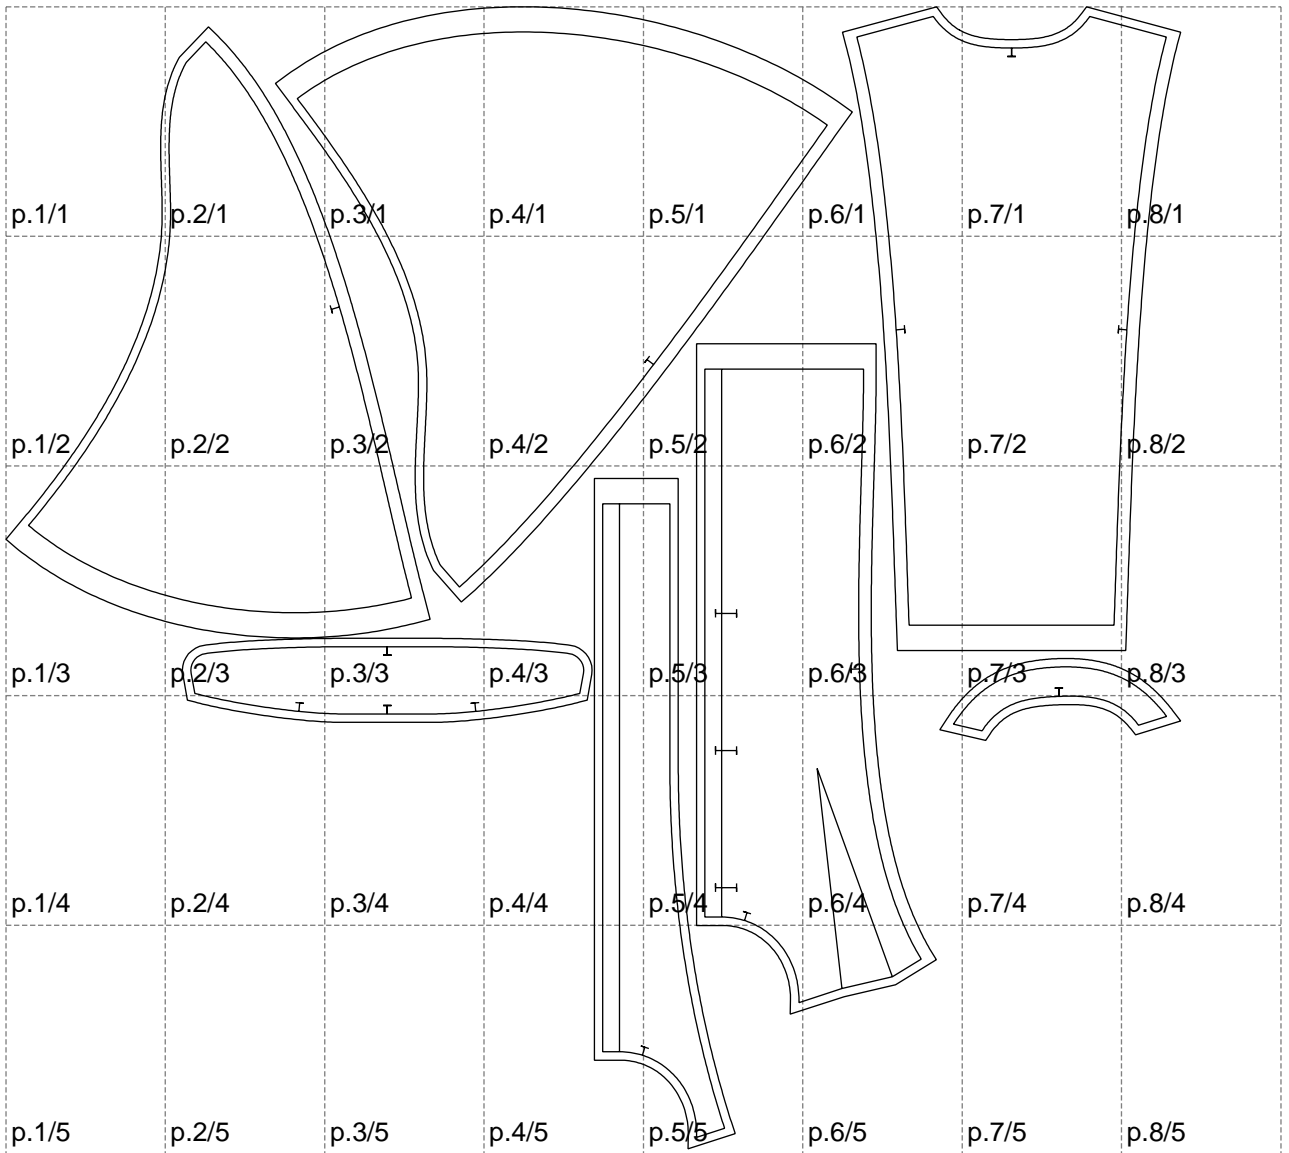

Not for print

Paper size: A4, size:1399.00 x1360.08 mm

# Example

size:1499.00 x2164.12 mm

Maneken =1 ver.0

rz\_1=170

rz\_16=96

rz\_17=82

rz\_18=76

rz\_19=104

rz\_20=101.8

---

. . . . .  
. . . . .  
. . . . .