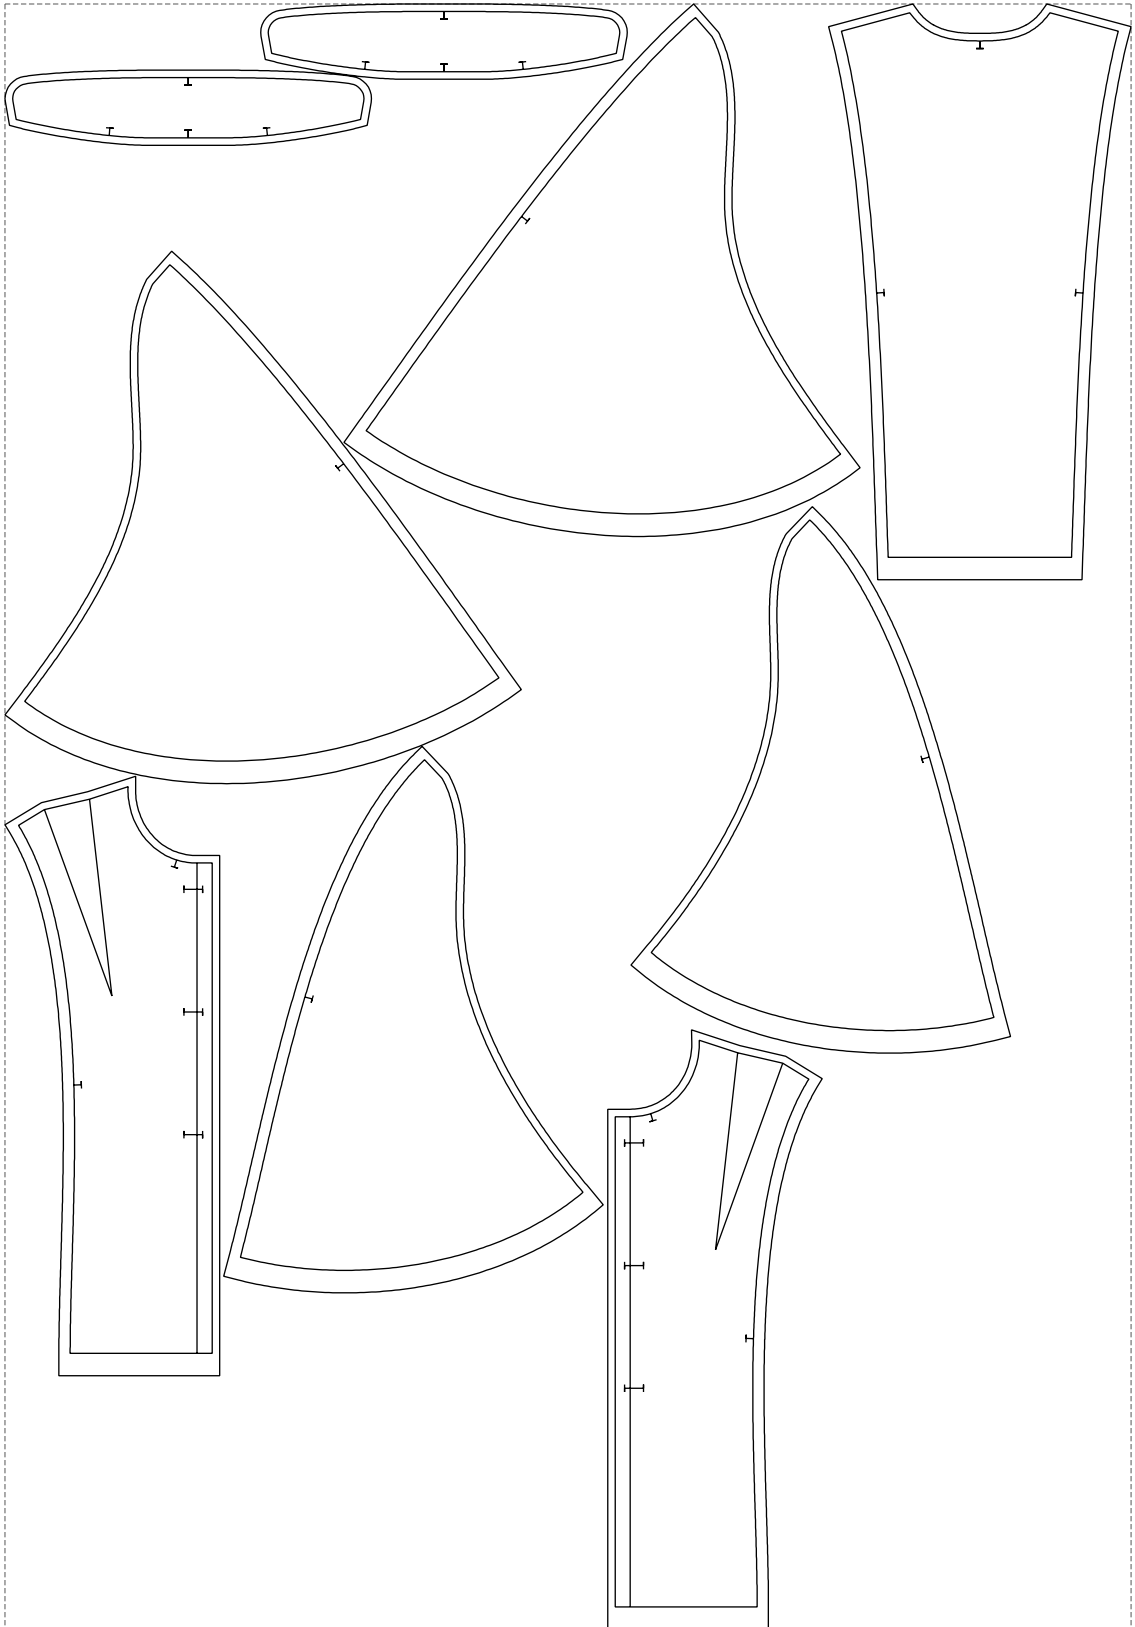

Not for print

Paper size: A4, size:1399.00 x1360.08 mm

# Example

size:1499.00 x2164.12 mm

Maneken =1 ver.0

rz\_1=170

rz\_16=96

rz\_17=82

rz\_18=76

rz\_19=104