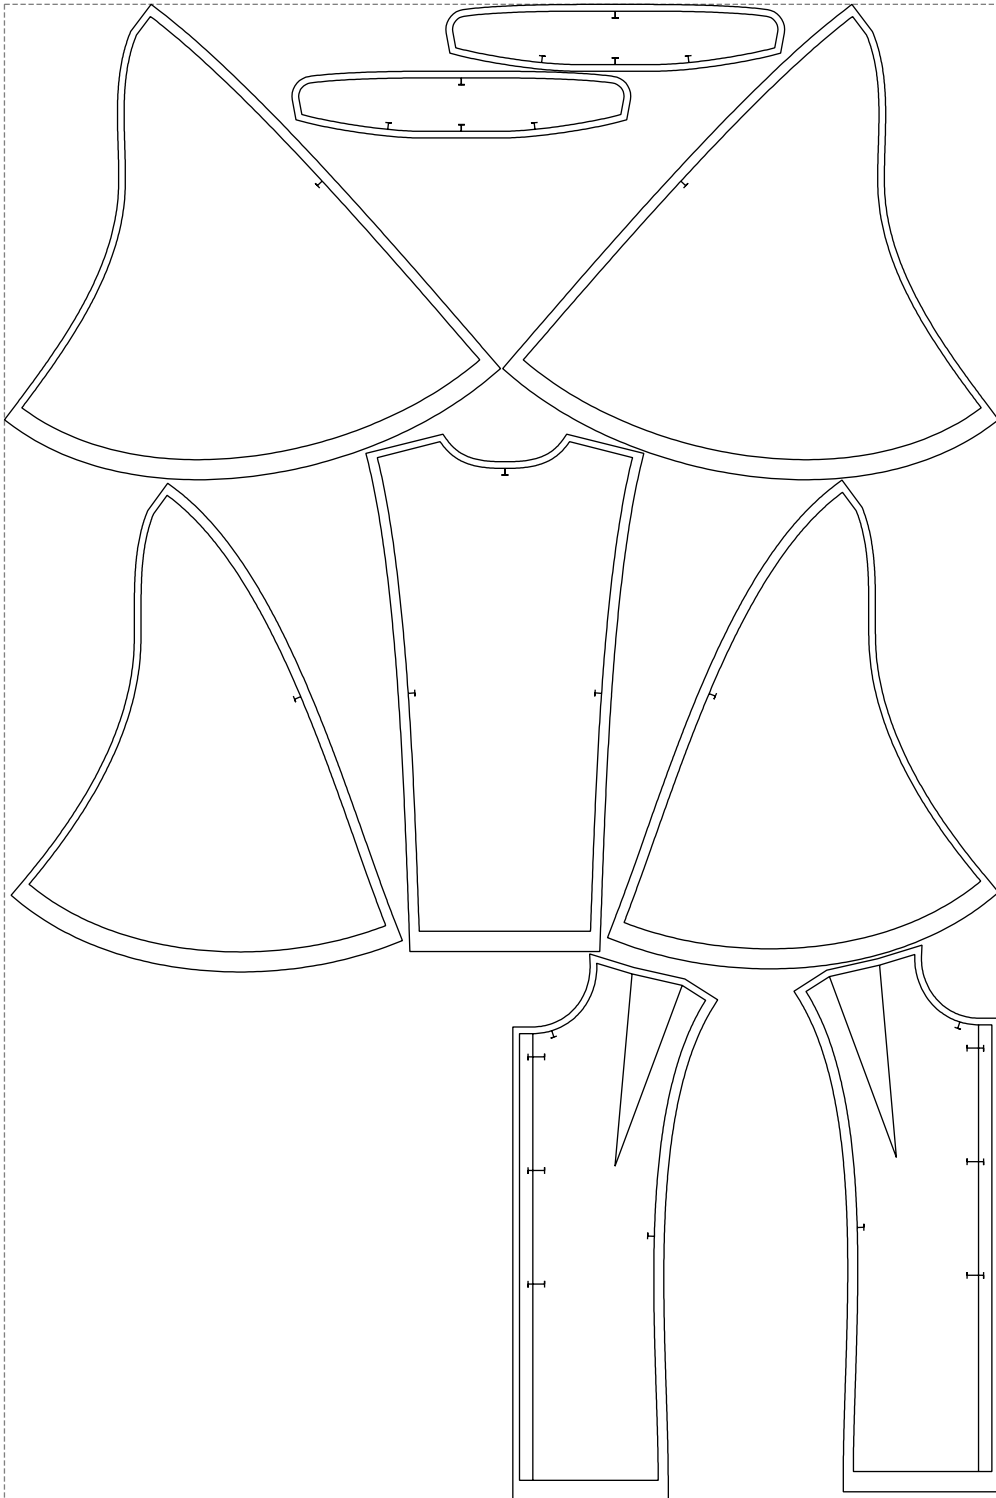

Not for print

Paper size: A4, size:1399.00 x1555.83 mm

# Example

size:1488.92 x2240.82 mm

Maneken =1 ver.0

rz\_1=170

rz\_16=108

rz\_17=92.5

rz\_18=89.2

rz\_19=116