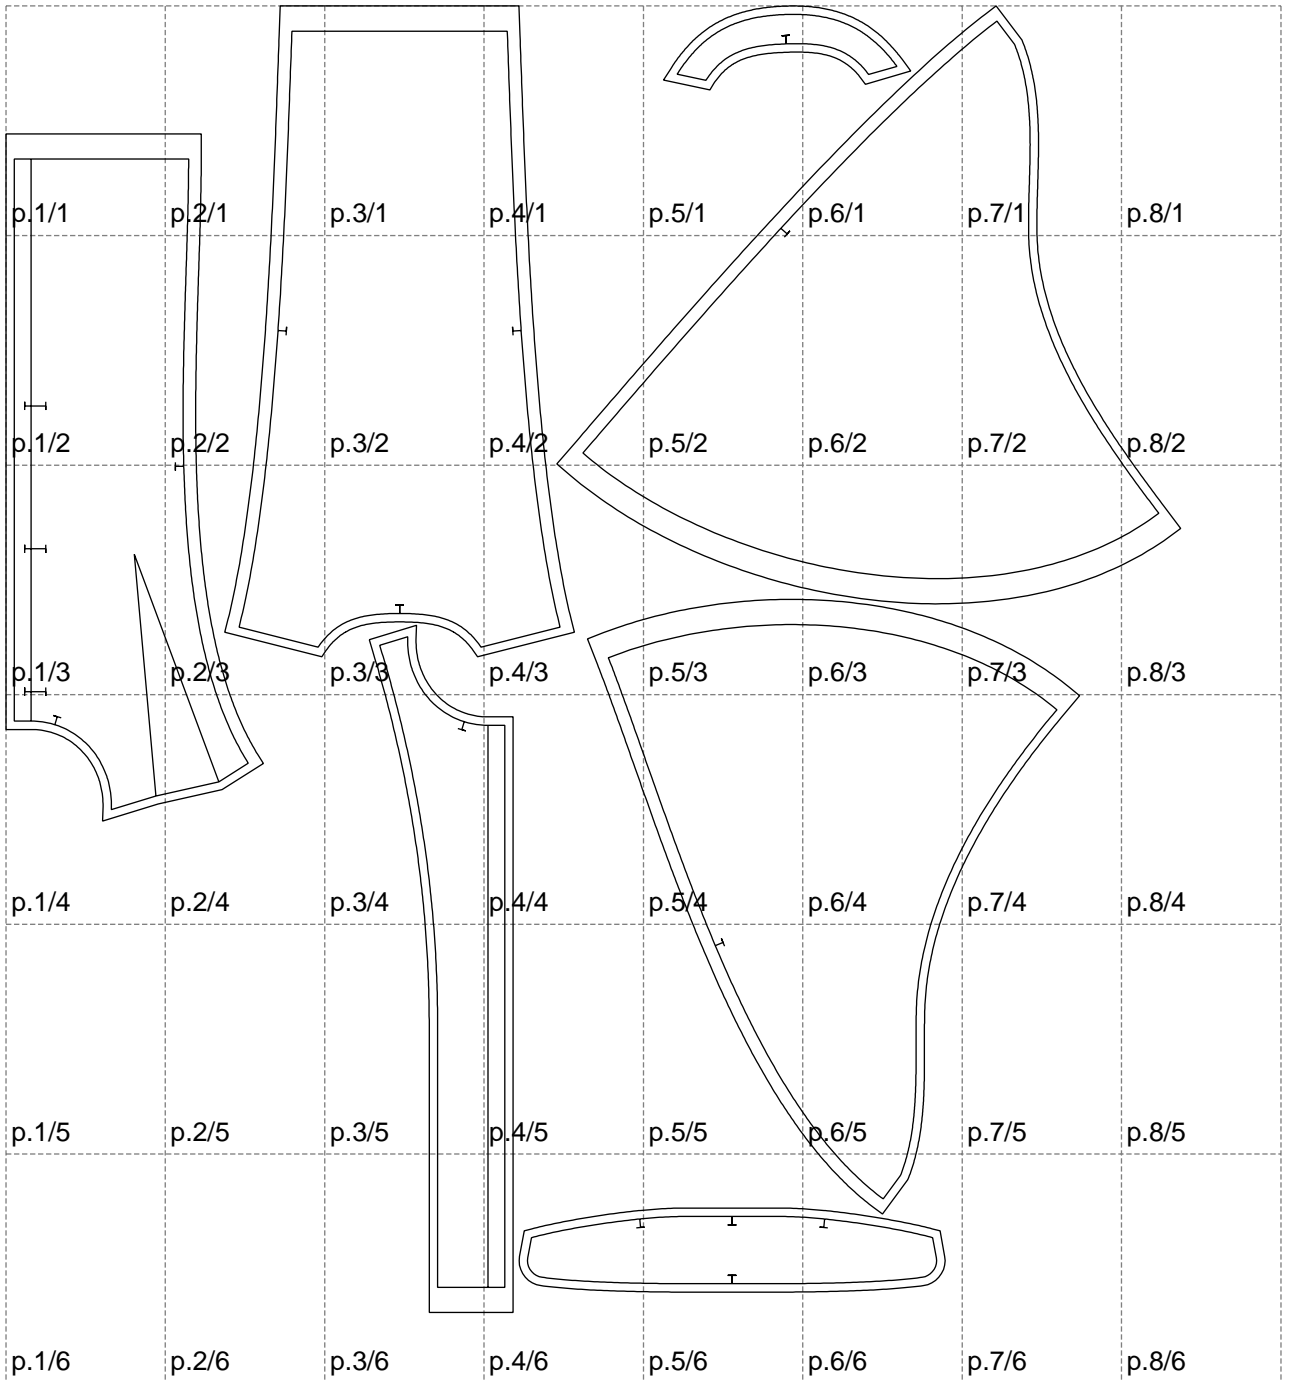

Not for print

Paper size: A4, size:1399.00 x1555.83 mm

# Example

size:1488.92 x2240.82 mm

Maneken =1 ver.0

rz\_1=170

rz\_16=108

rz\_17=92.5

rz\_18=89.2

rz\_19=116

rz\_20=113

---

. . . . .  
. . . . .  
. . . . .