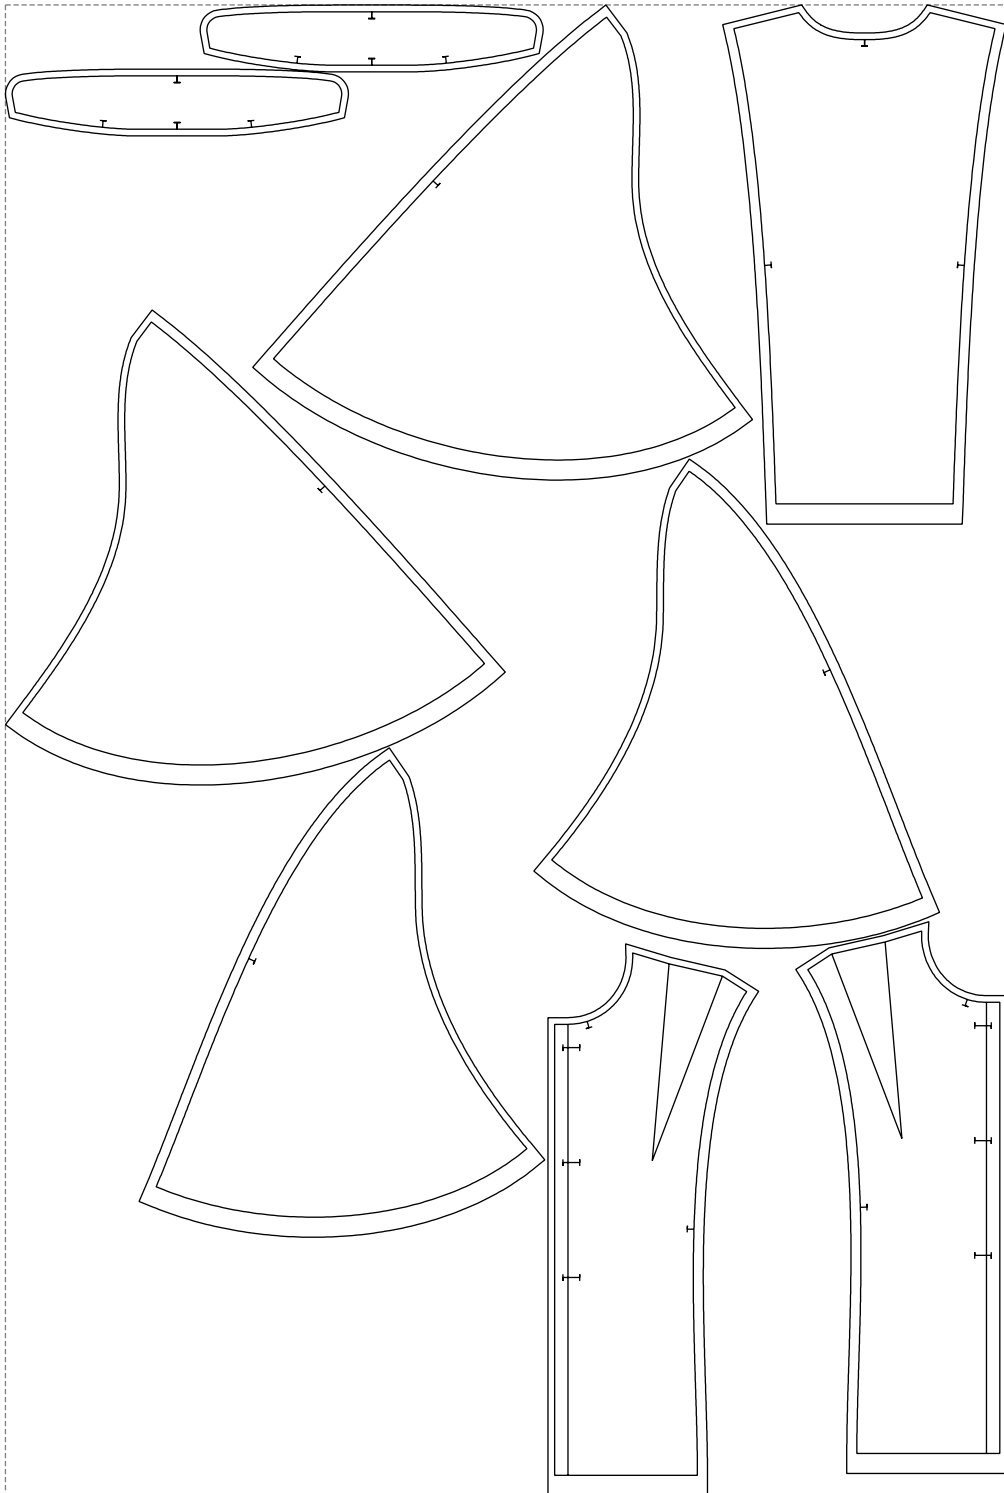

Not for print

Paper size: A4, size:1399.00 x1435.06 mm

# Example

size:1499.00 x2232.44 mm

Maneken =1 ver.0

rz\_1=170

rz\_16=112

rz\_17=96.2

rz\_18=94

rz\_19=120