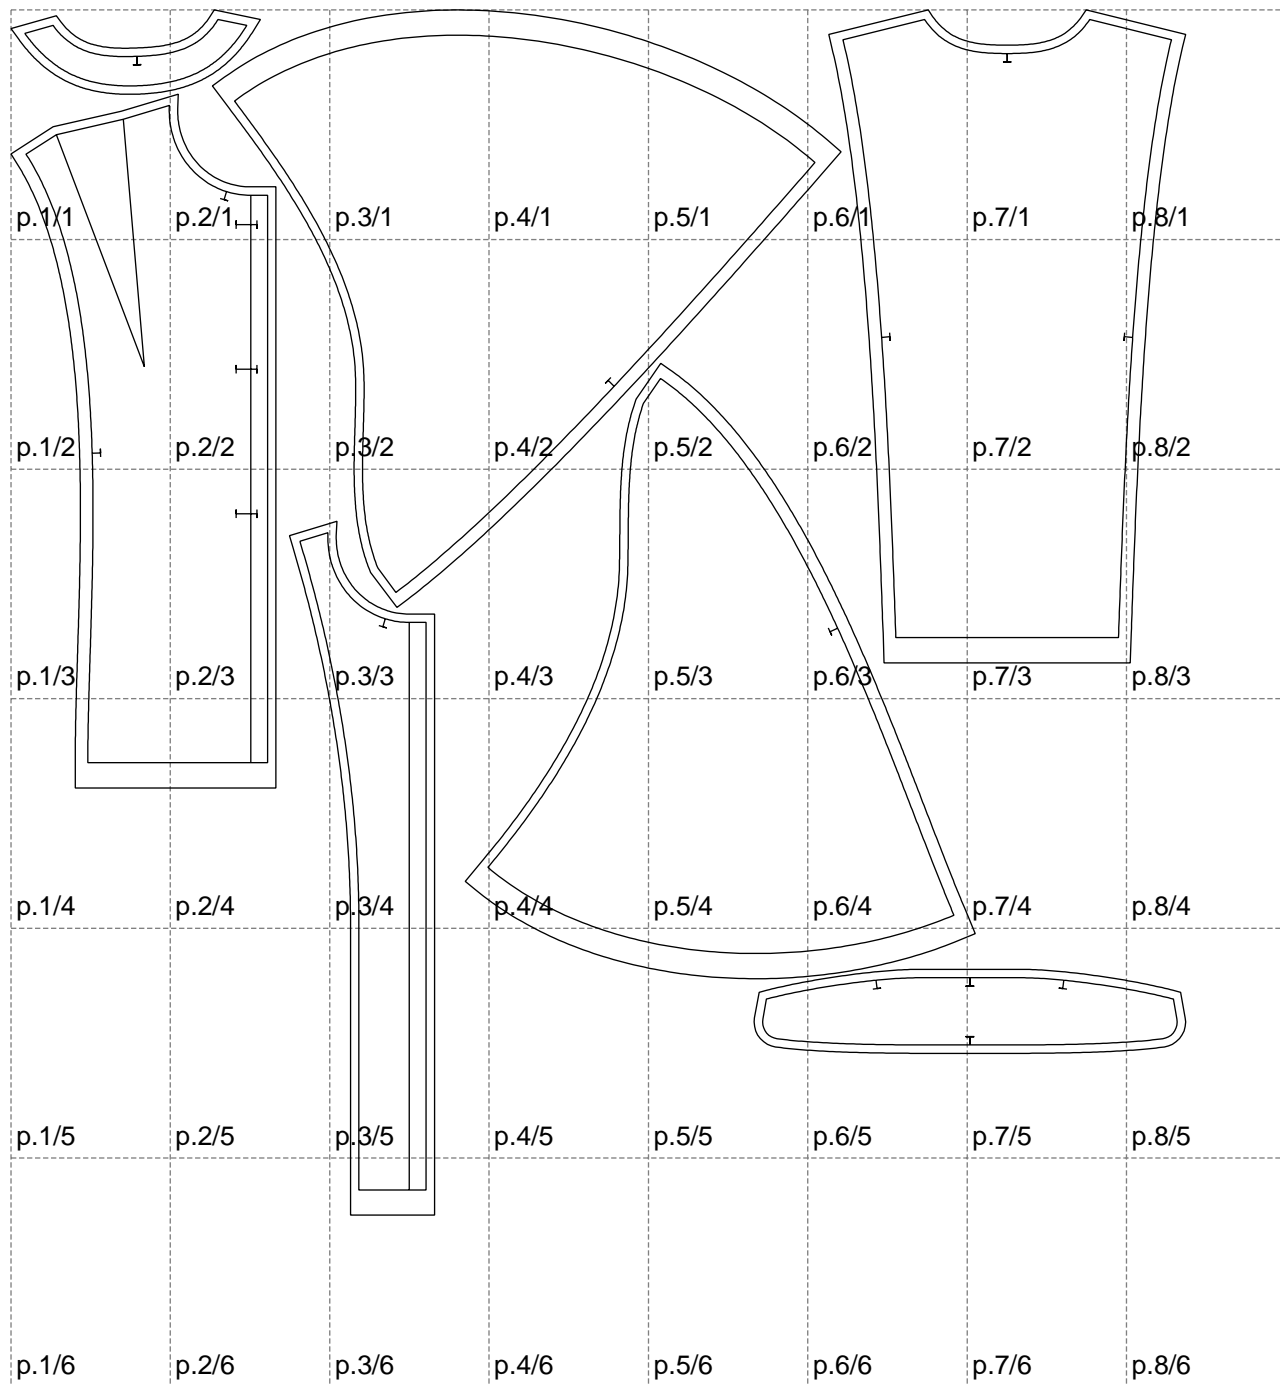

Not for print

Paper size: A4, size:1399.00 x1435.06 mm

# Example

size:1499.00 x2232.44 mm

Maneken =1 ver.0

rz\_1=170

rz\_16=112

rz\_17=96.2

rz\_18=94

rz\_19=120

rz\_20=117

---

. . . . .  
. . . . .  
. . . . .