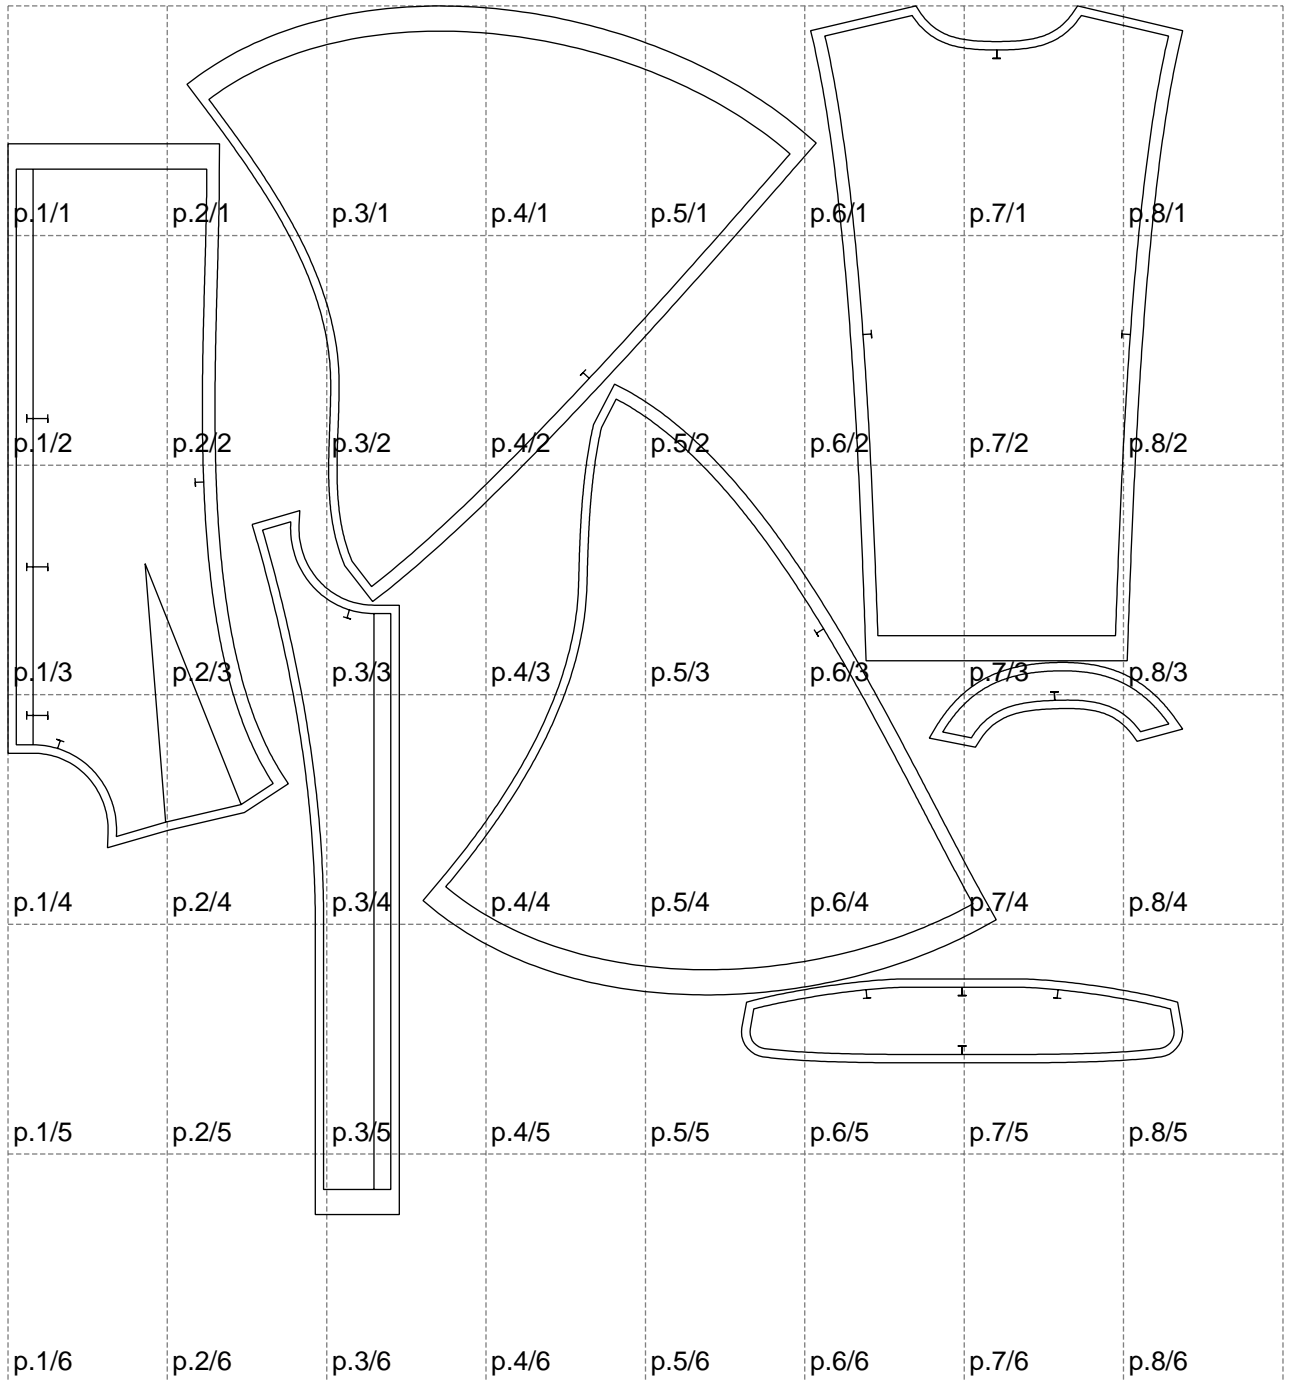

Not for print

Paper size: A4, size:1399.00 x1439.14 mm

# Example

size:1499.00 x2256.15 mm

Maneken =1 ver.0

rz\_1=170

rz\_16=120

rz\_17=104

rz\_18=103.6

rz\_19=128

rz\_20=125.1

---

. . . . .  
. . . . .  
. . . . .