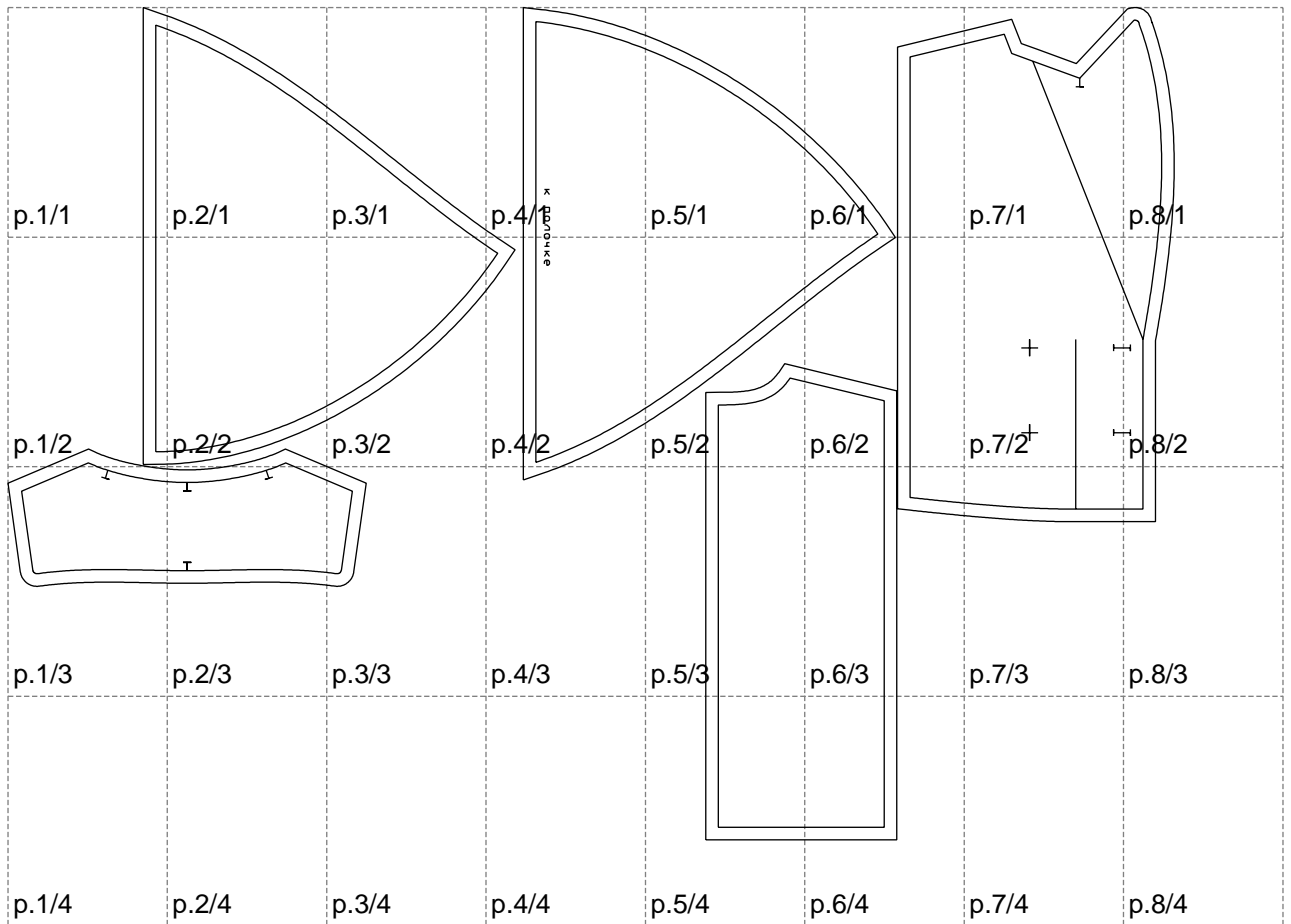

Not for print

Paper size: A4, size:1388.98 x991.18 mm

# Example

size:1499.00 x1409.20 mm

Maneken =1 ver.0

rz\_1=170

rz\_16=88

rz\_17=75.6

rz\_18=67.6

rz\_19=96

rz\_20=94.6

---

. . . . .  
. . . . .  
. . . . .