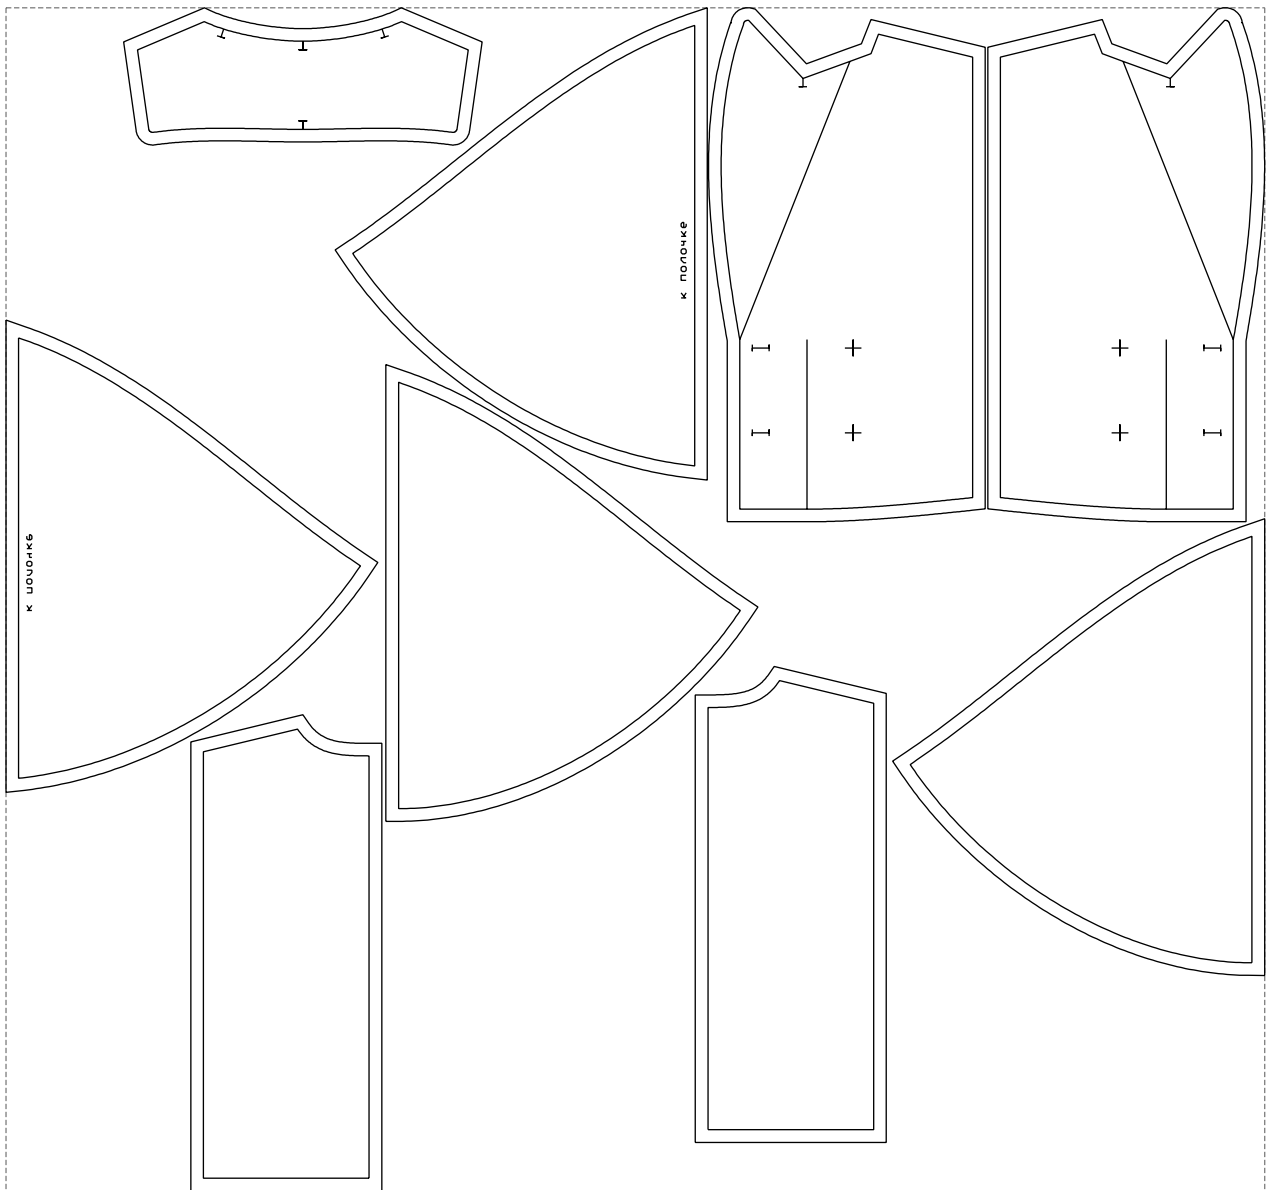

Not for print

Paper size: A4, size:1388.98 x991.18 mm

# Example

size:1499.00 x1409.20 mm

Maneken =1 ver.0

rz\_1=170

rz\_16=88

rz\_17=75.6

rz\_18=67.6

rz\_19=96

rz\_20=94.6

---

. . . . .  
. . . . .  
. . . . .