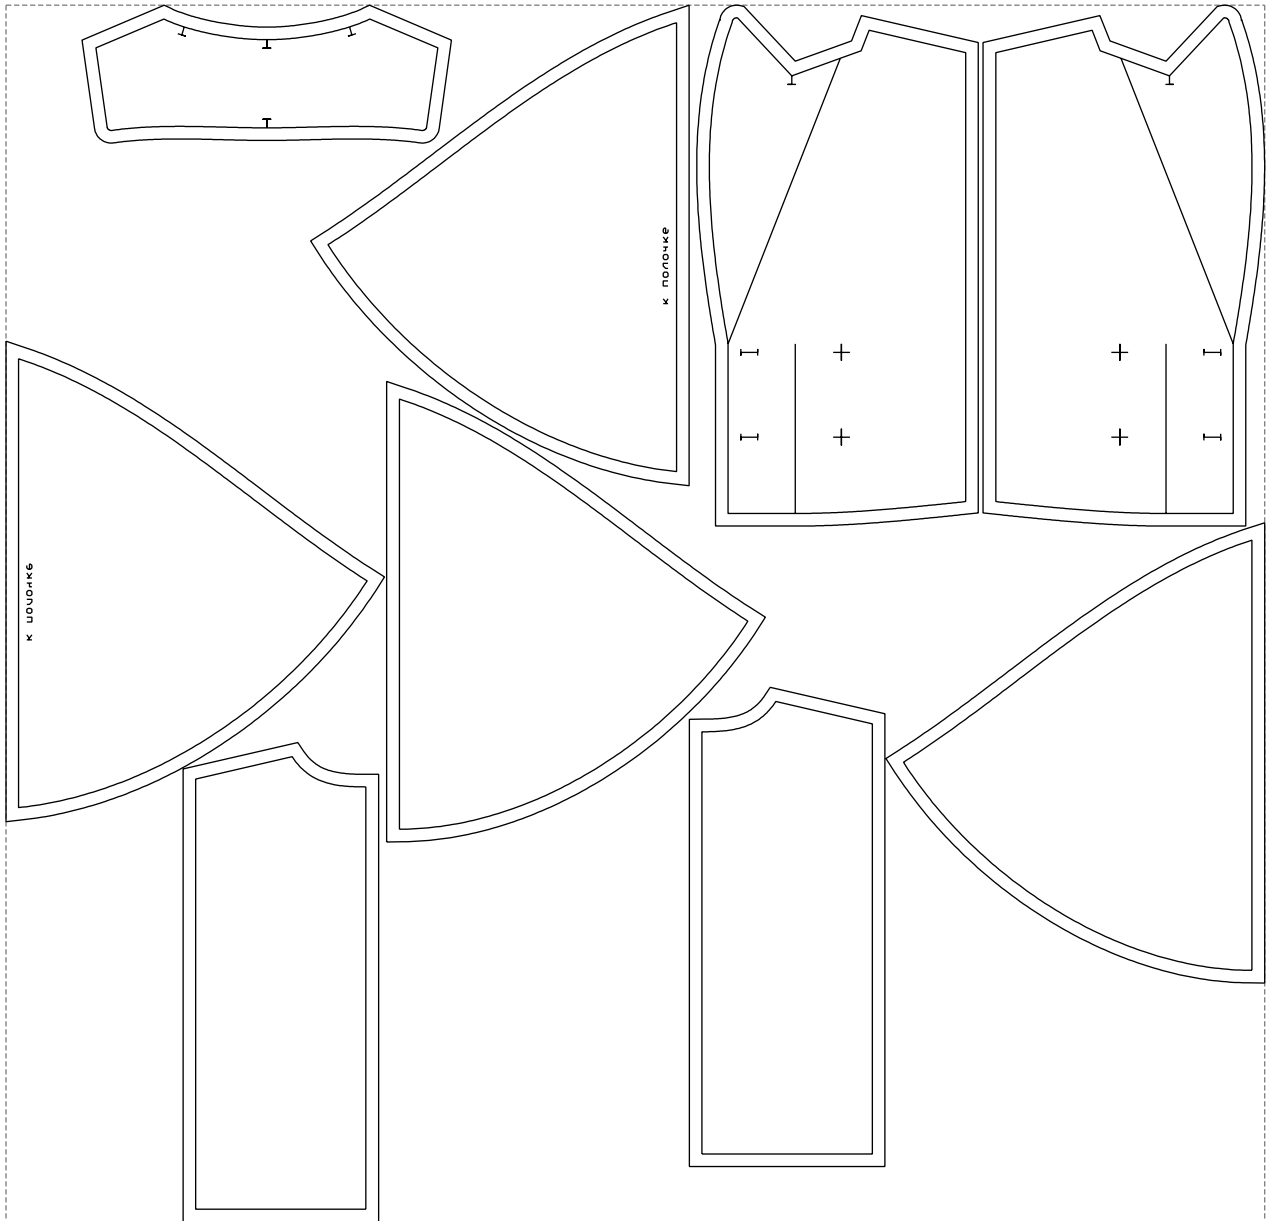

Not for print

Paper size: A4, size:1318.24 x999.23 mm

# Example

size:1499.00 x1449.12 mm

Maneken =1 ver.0

rz\_1=170

rz\_16=96

rz\_17=82

rz\_18=76

rz\_19=104

rz\_20=101.8

---

. . . . .  
. . . . .  
. . . . .