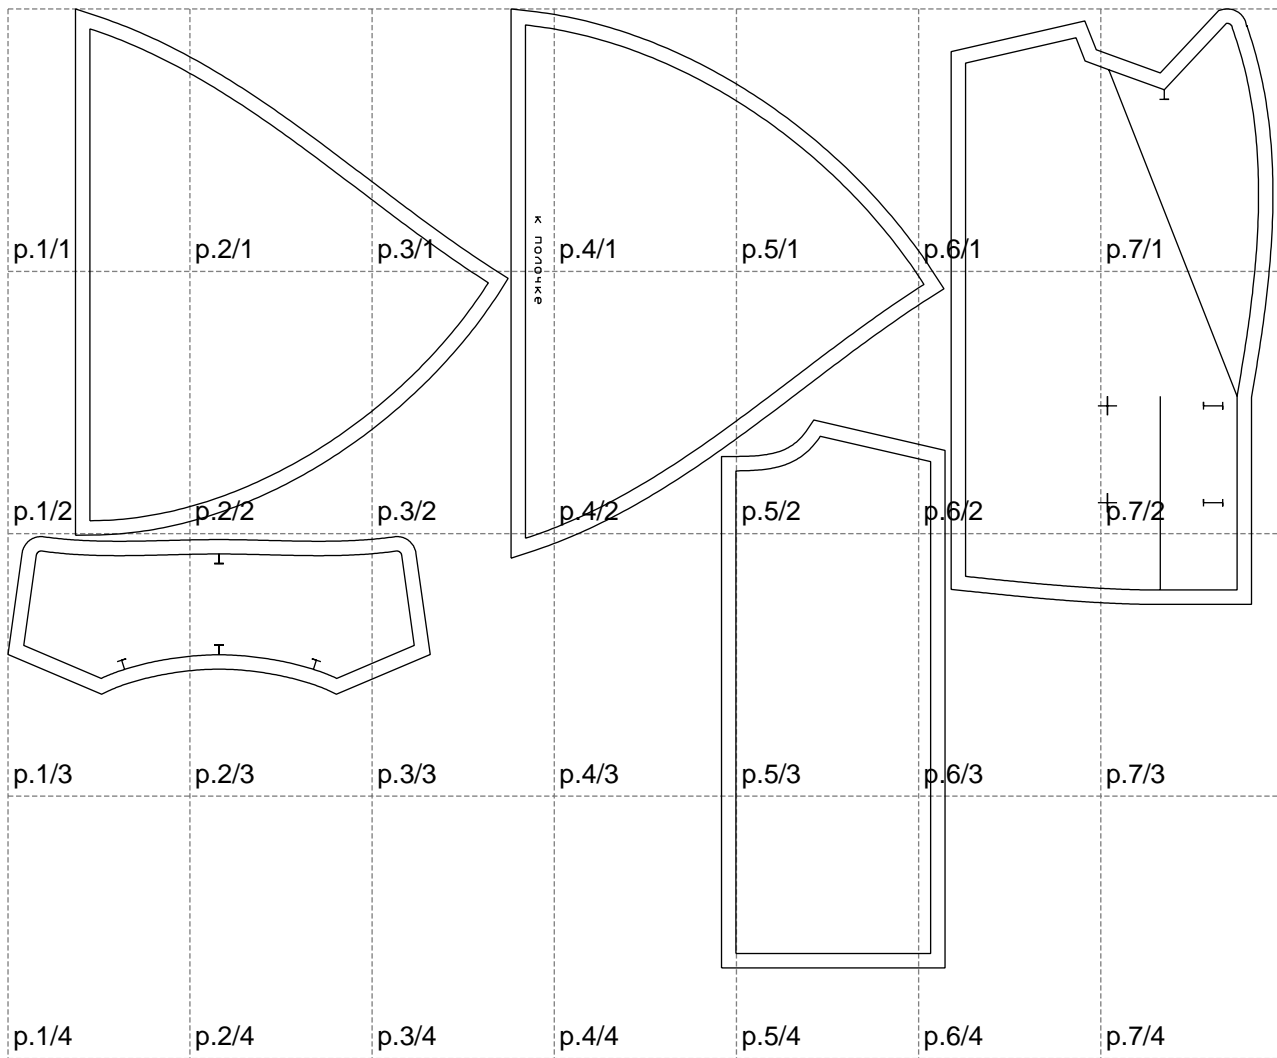

Not for print

Paper size: A4, size:1318.24 x999.23 mm

# Example

size:1499.00 x1449.12 mm

Maneken =1 ver.0

rz\_1=170

rz\_16=96

rz\_17=82

rz\_18=76

rz\_19=104

rz\_20=101.8

---

. . . . .  
. . . . .  
. . . . .