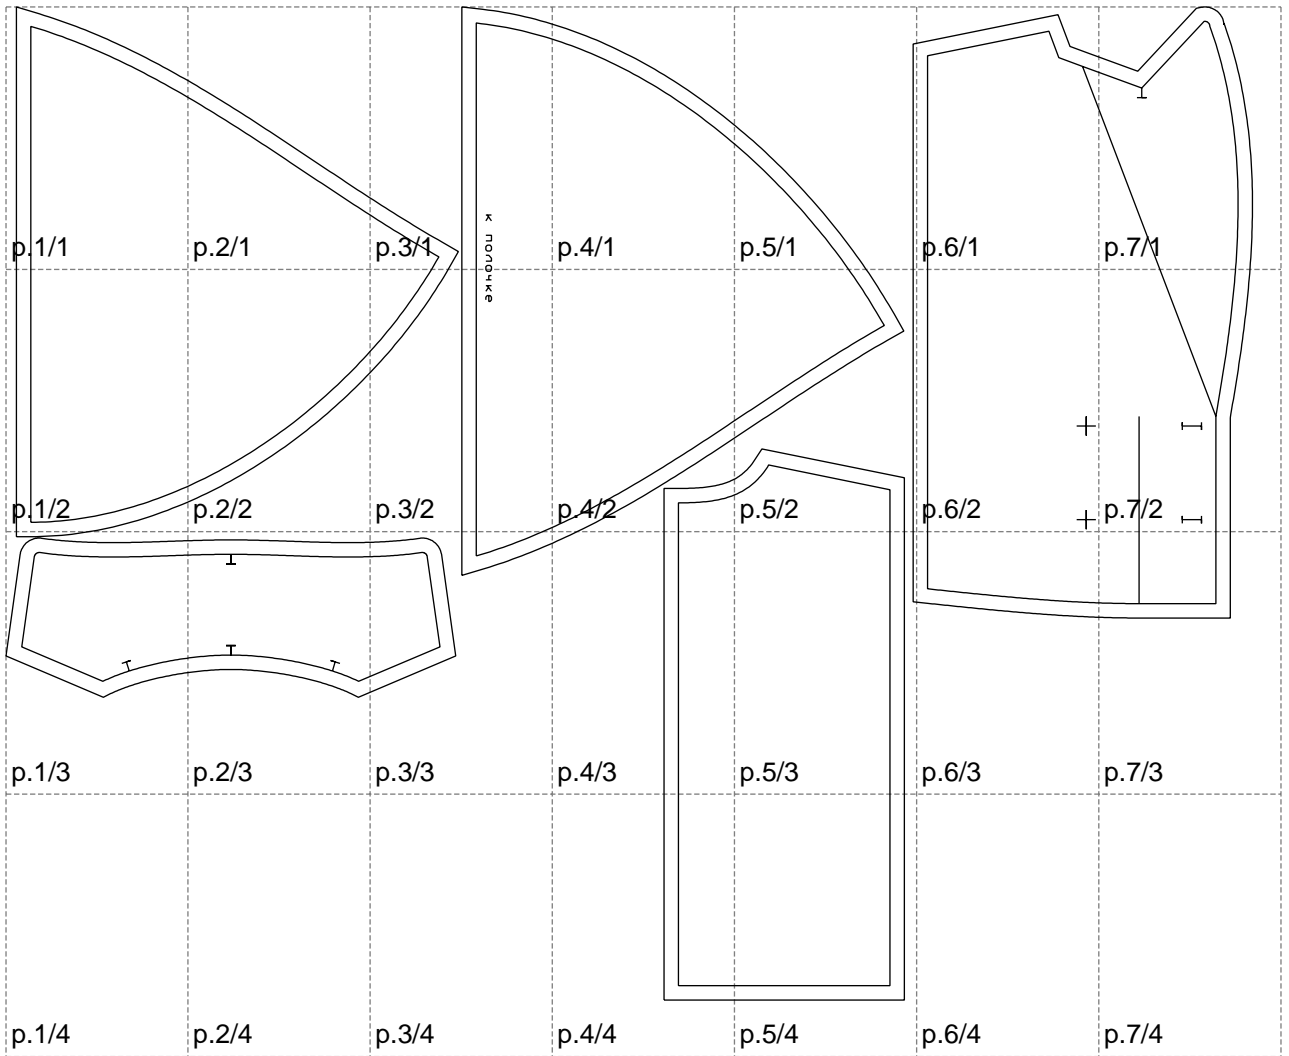

Not for print

Paper size: A4, size:1298.97 x1034.65 mm

# Example

size:1499.00 x1519.80 mm

Maneken =1 ver.0

rz\_1=170

rz\_16=116

rz\_17=100

rz\_18=98.8

rz\_19=124

rz\_20=121

---

. . . . .  
. . . . .  
. . . . .