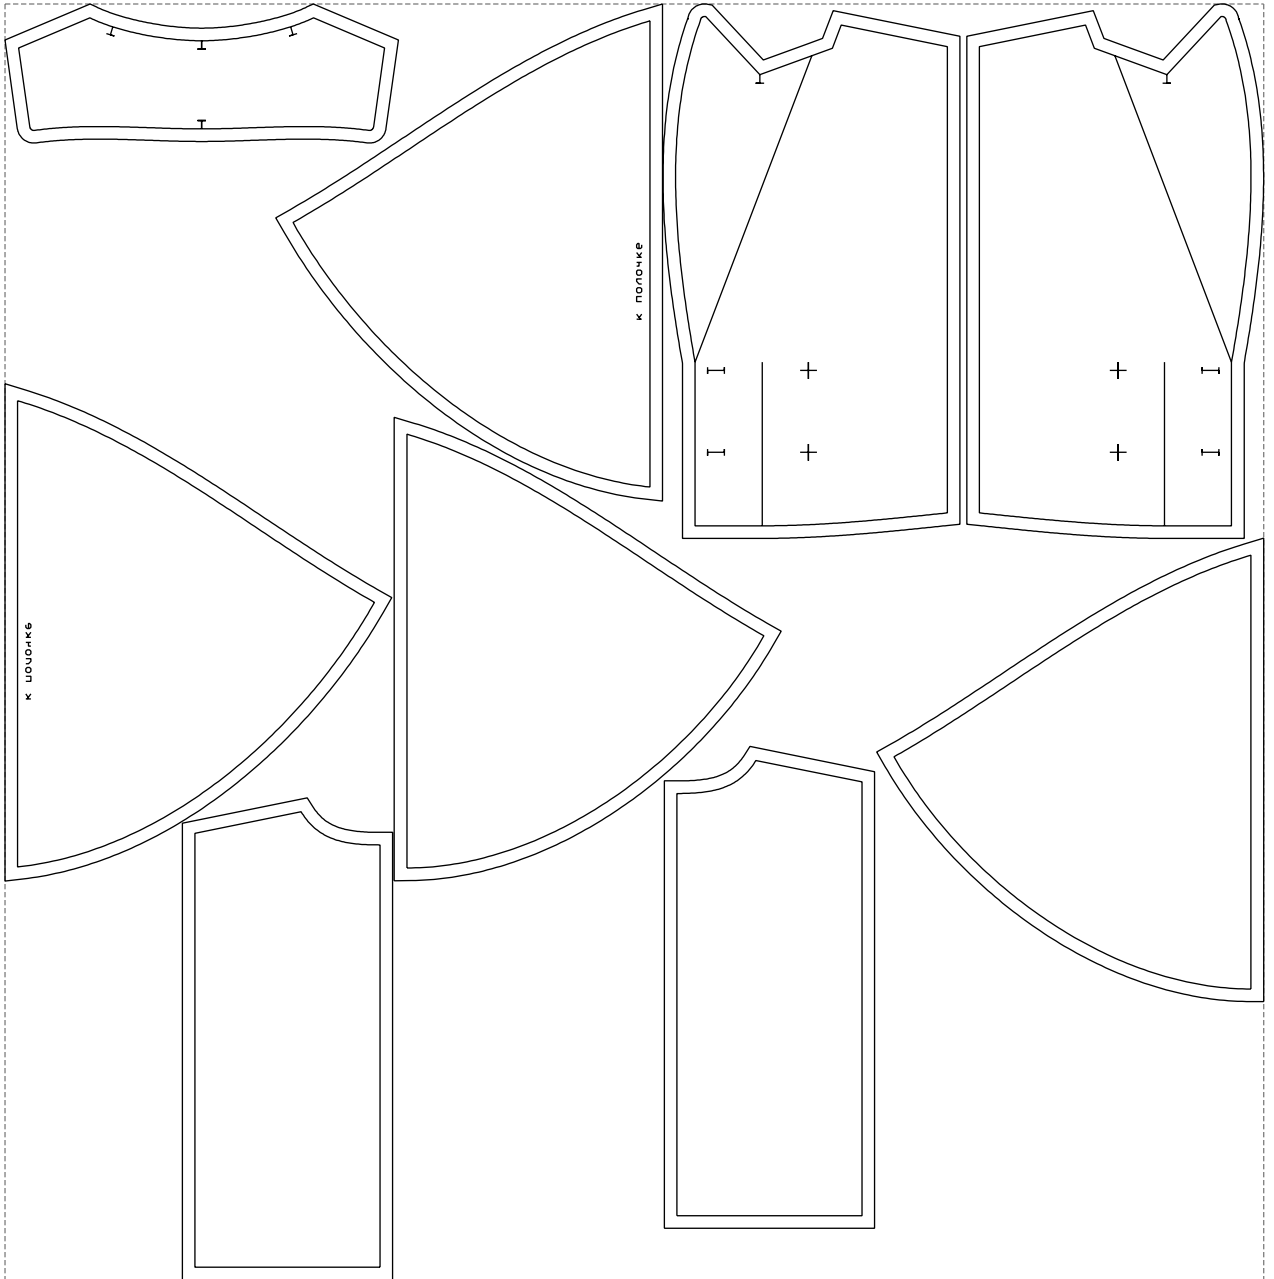

Not for print

Paper size: A4, size:1298.97 x1034.65 mm

# Example

size:1499.00 x1519.80 mm

Maneken =1 ver.0

rz\_1=170

rz\_16=116

rz\_17=100

rz\_18=98.8

rz\_19=124

rz\_20=121

---

. . . . .  
. . . . .  
. . . . .