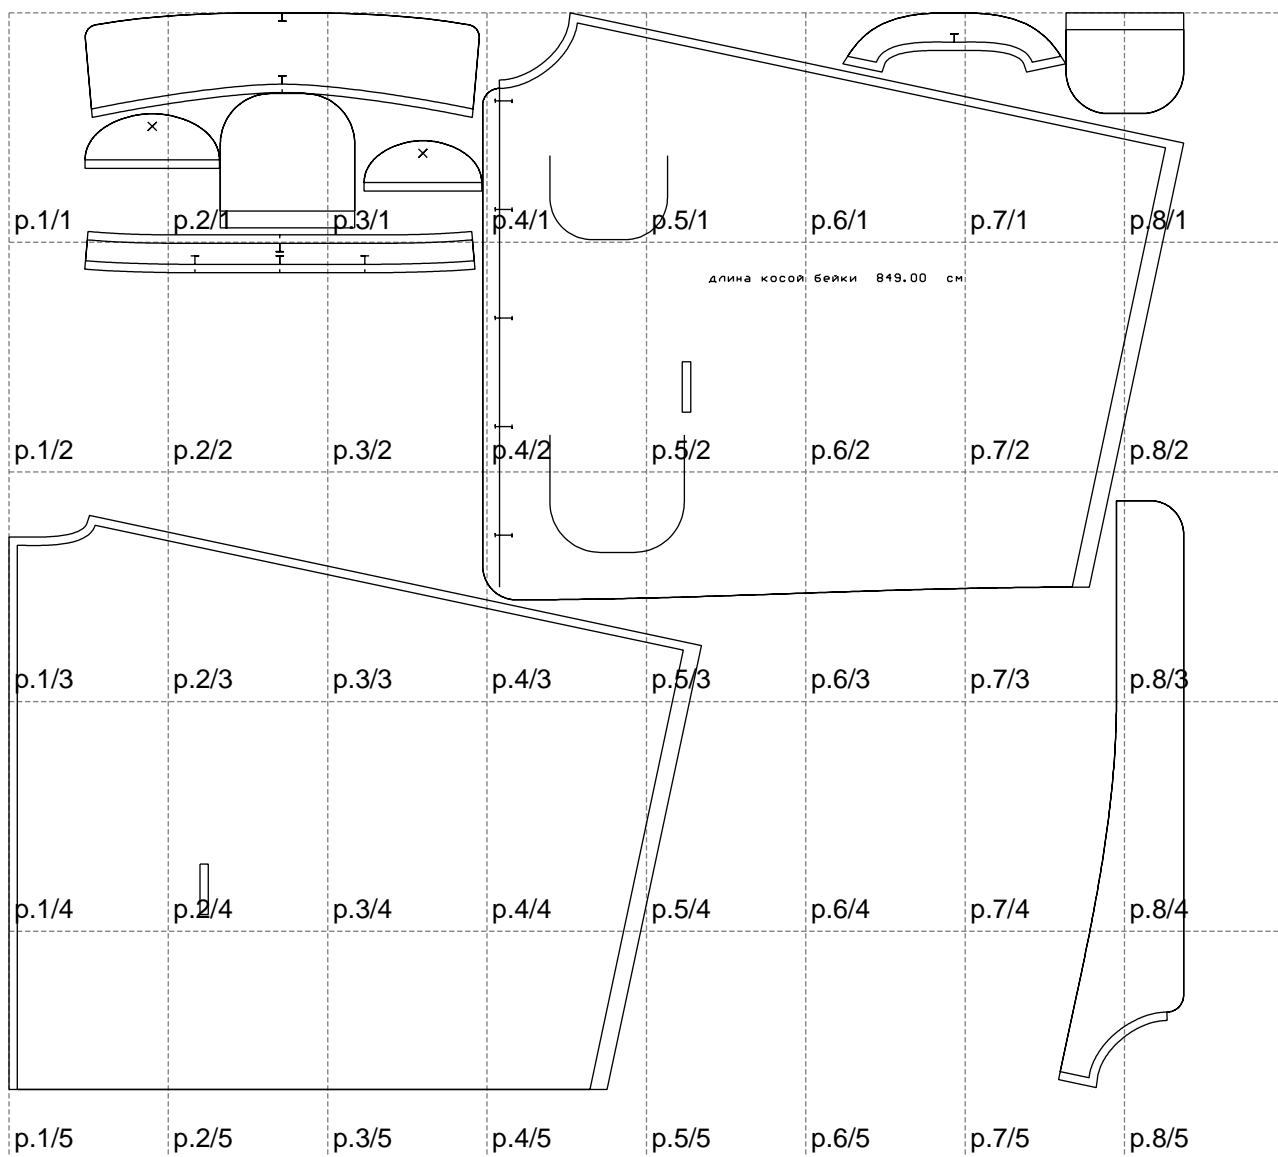

Not for print

Paper size: A4, size:1399.00 x1282.21 mm

# Example

size:1499.00 x2609.04 mm

Maneken =1 ver.0

rz\_1=170

rz\_16=92

rz\_17=78.8

rz\_18=71.8

rz\_19=100

rz\_20=98.1

---

. . . . .  
. . . . .  
. . . . .