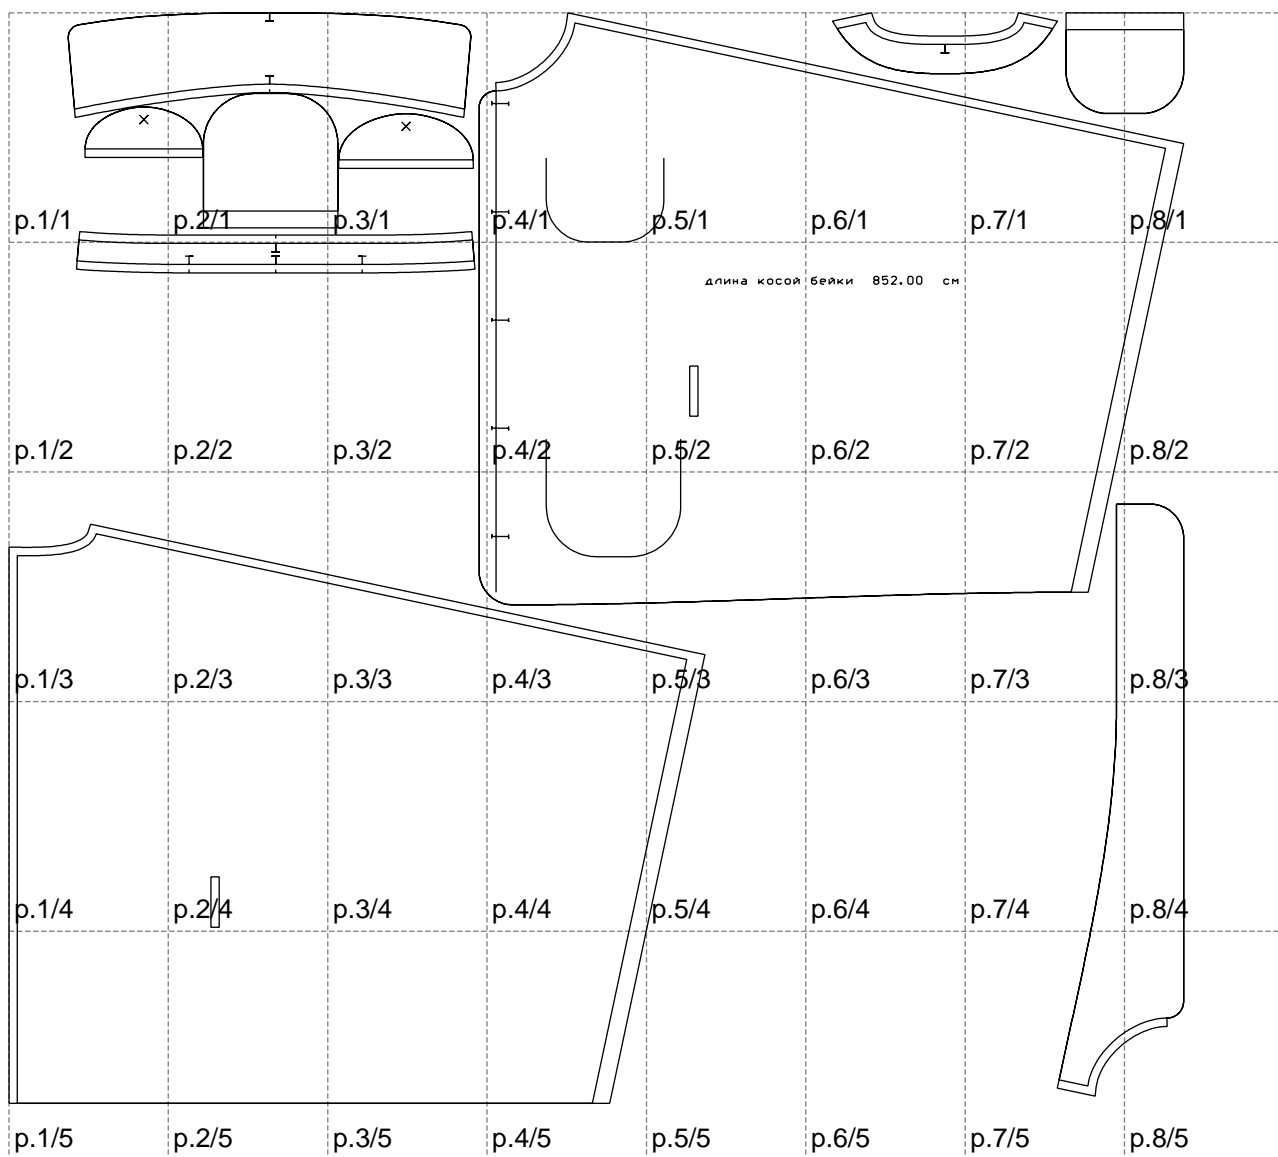

Not for print

Paper size: A4, size:1399.00 x1298.50 mm

# Example

size:1489.00 x2637.06 mm

Maneken =1 ver.0

rz\_1=170

rz\_16=96

rz\_17=82

rz\_18=76

rz\_19=104

rz\_20=101.8

---

. . . . .  
. . . . .  
. . . . .