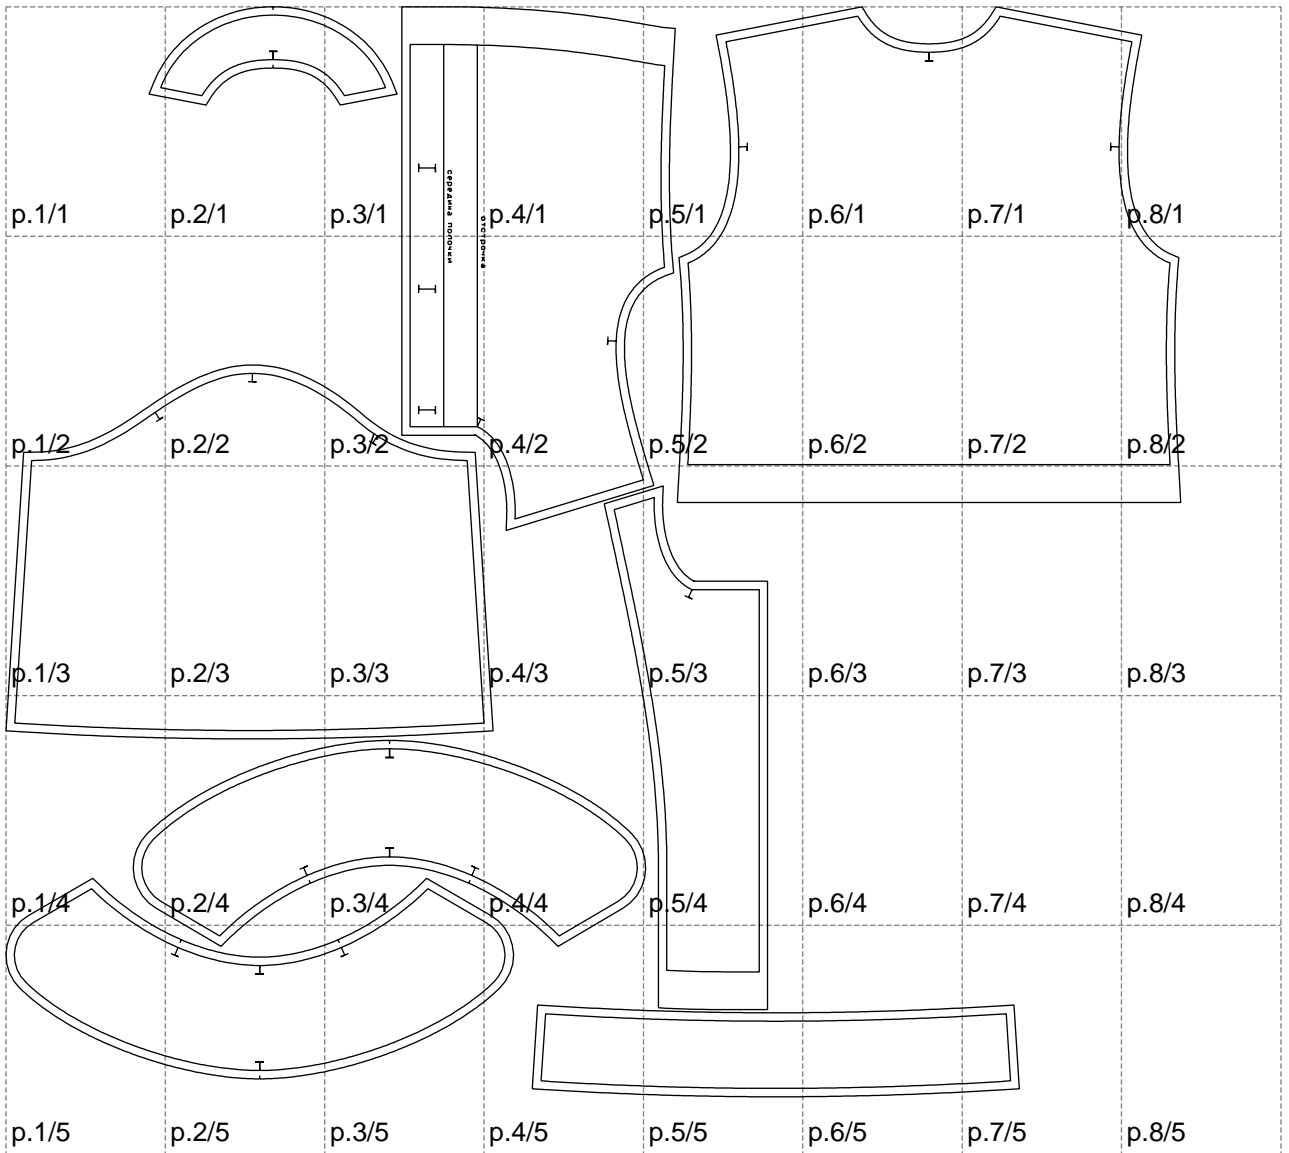

Not for print

Paper size: A4, size:1399.00 x1297.97 mm

# Example

size:1458.86 x1485.84 mm

Maneken =1 ver.0

rz\_1=170

rz\_16=96

rz\_17=82

rz\_18=76

rz\_19=104

rz\_20=101.8

---

. . . . .  
. . . . .  
. . . . .