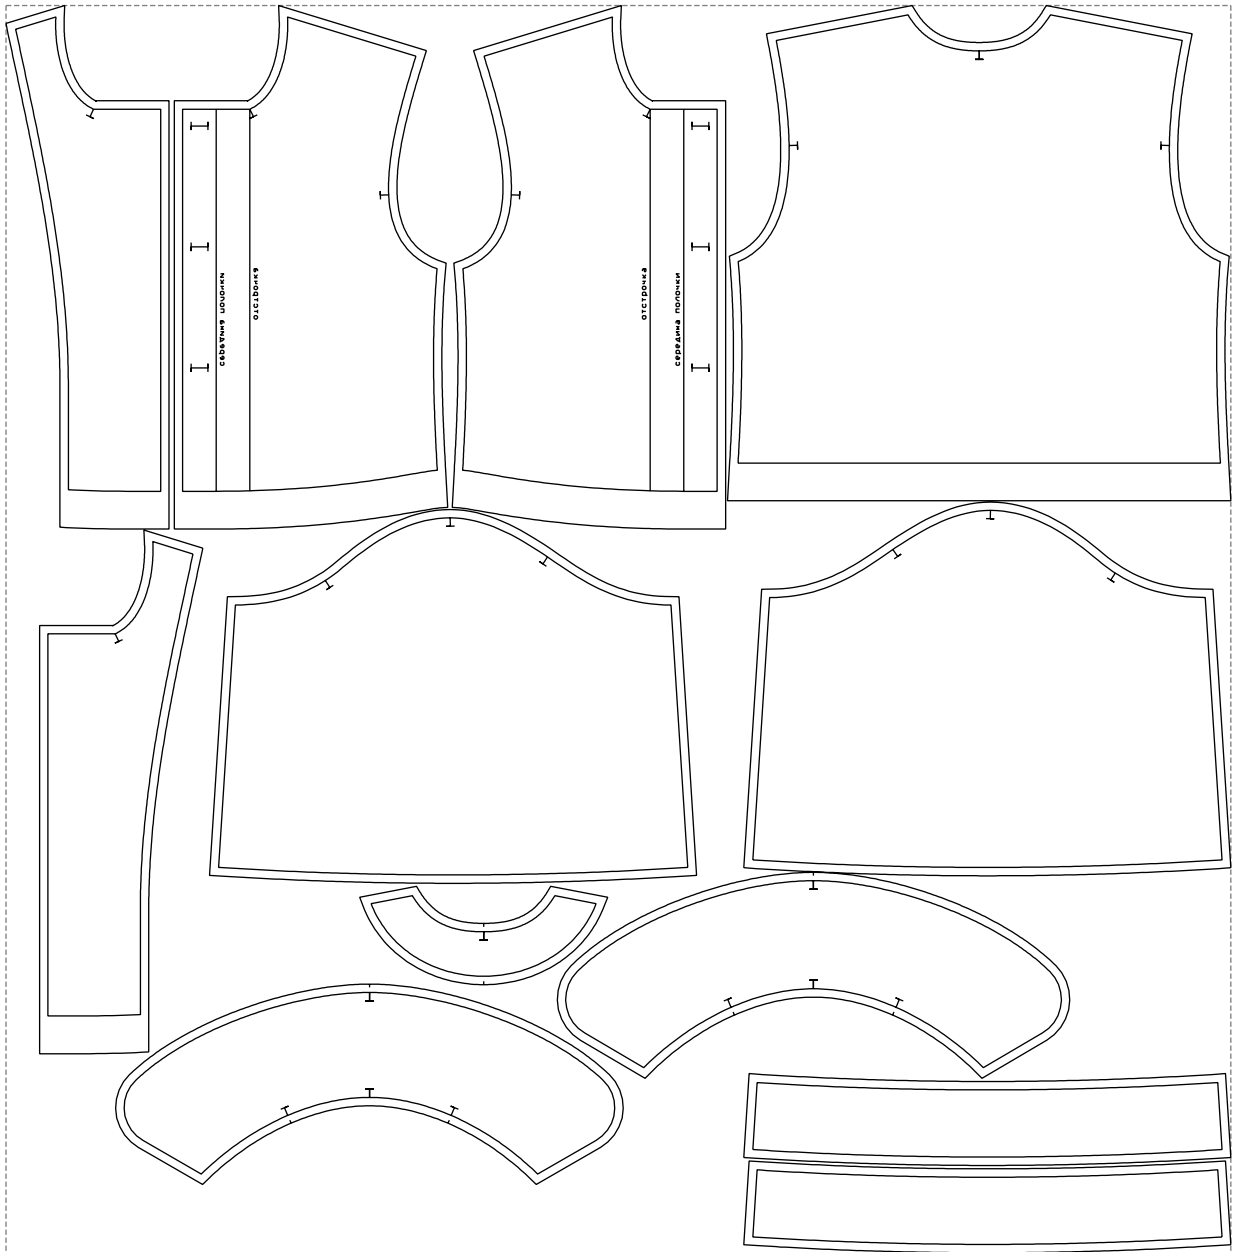

Not for print

Paper size: A4, size:1399.00 x1297.97 mm

# Example

size:1458.86 x1485.84 mm

Maneken =1 ver.0

rz\_1=170

rz\_16=96

rz\_17=82

rz\_18=76

rz\_19=104