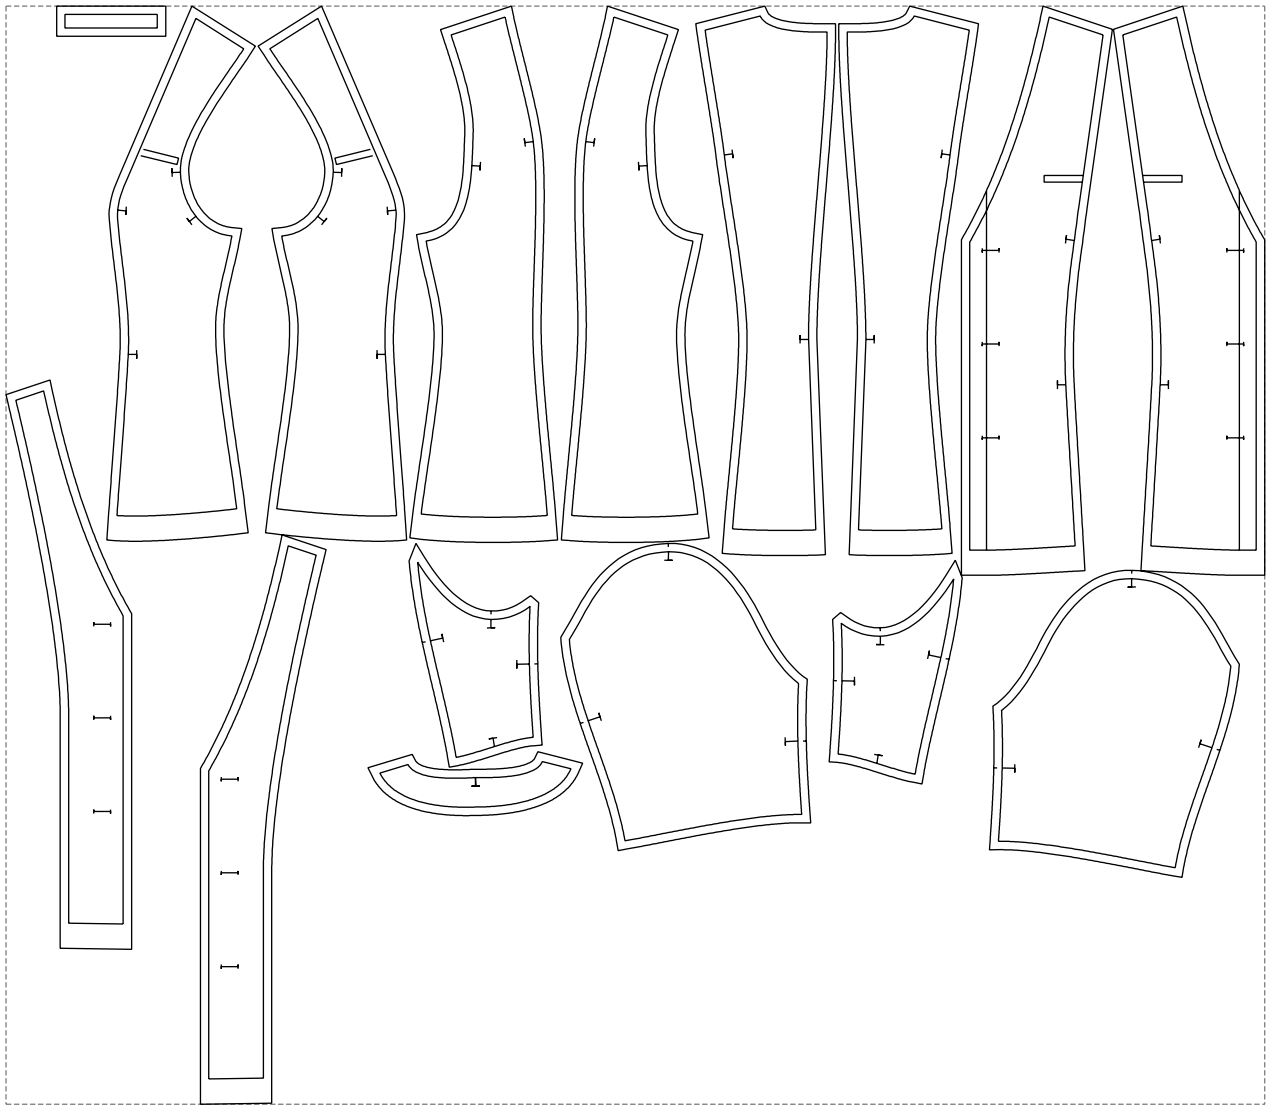

Not for print

Paper size: A4, size:1388.99 x678.16 mm

# Example

size:1499.00 x1308.12 mm

Maneken =1 ver.0

rz\_1=170

rz\_16=92

rz\_17=78.8

rz\_18=71.8

rz\_19=100

rz\_20=98.1

---

. . . . .  
. . . . .  
. . . . .