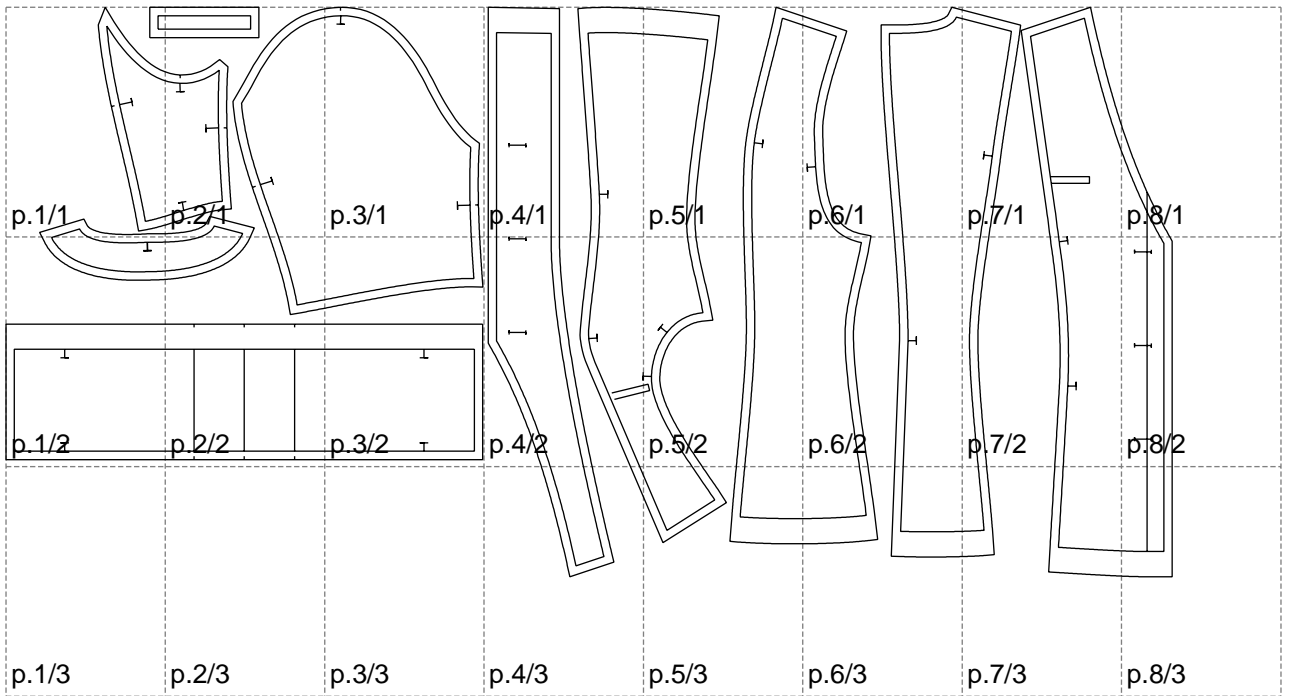

Not for print

Paper size: A4, size:1388.99 x678.16 mm

# Example

size:1499.00 x1308.12 mm

Maneken =1 ver.0

rz\_1=170

rz\_16=92

rz\_17=78.8

rz\_18=71.8

rz\_19=100

rz\_20=98.1

---

. . . . .  
. . . . .  
. . . . .