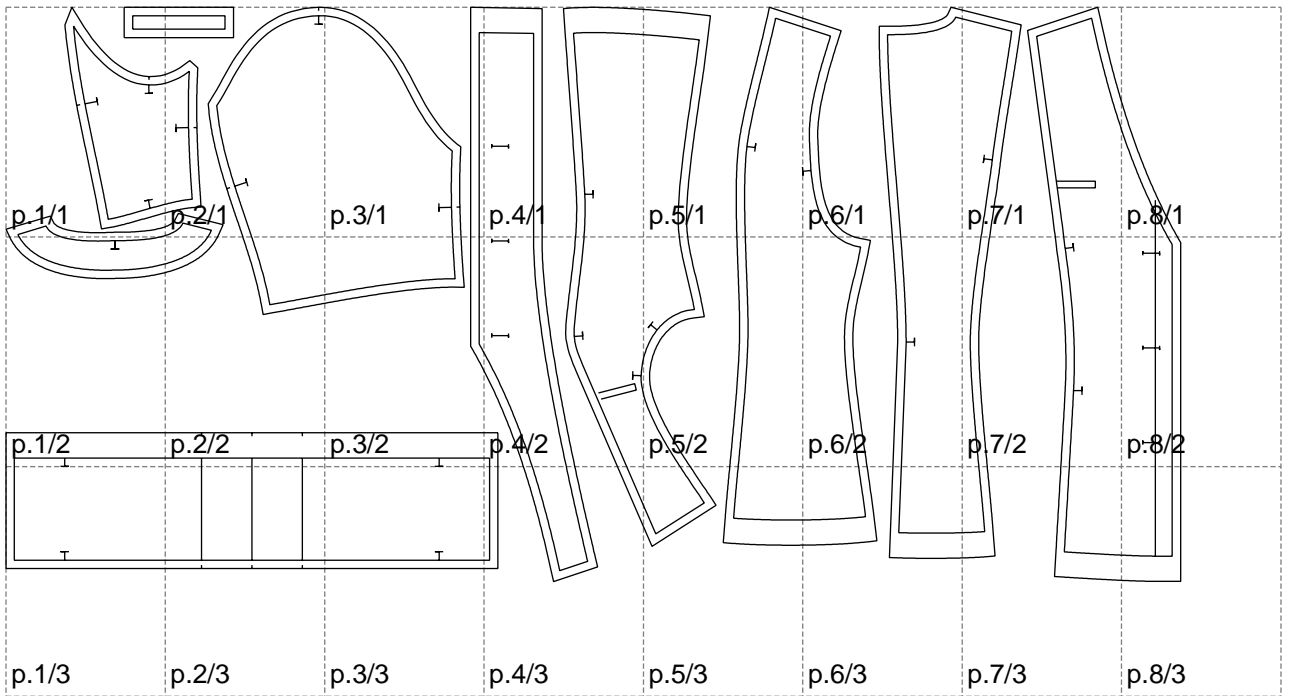

Not for print

Paper size: A4, size:1399.00 x683.62 mm

# Example

size:1499.00 x1325.00 mm

Maneken =1 ver.0

rz\_1=170

rz\_16=96

rz\_17=82

rz\_18=76

rz\_19=104

rz\_20=101.8

---

. . . . .  
. . . . .  
. . . . .