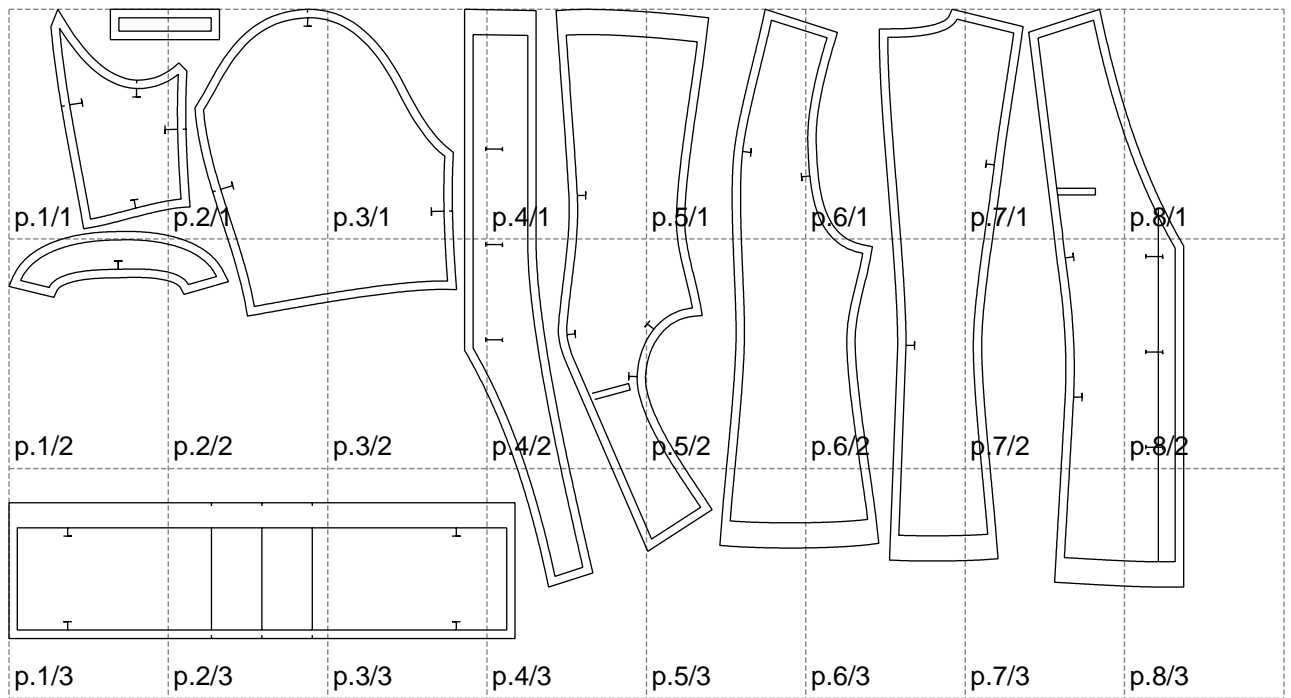

Not for print

Paper size: A4, size:1399.00 x749.12 mm

# Example

size:1499.00 x1329.66 mm

Maneken =1 ver.0

rz\_1=170

rz\_16=100

rz\_17=85.4

rz\_18=80.2

rz\_19=108

rz\_20=105.4

---

. . . . .  
. . . . .  
. . . . .