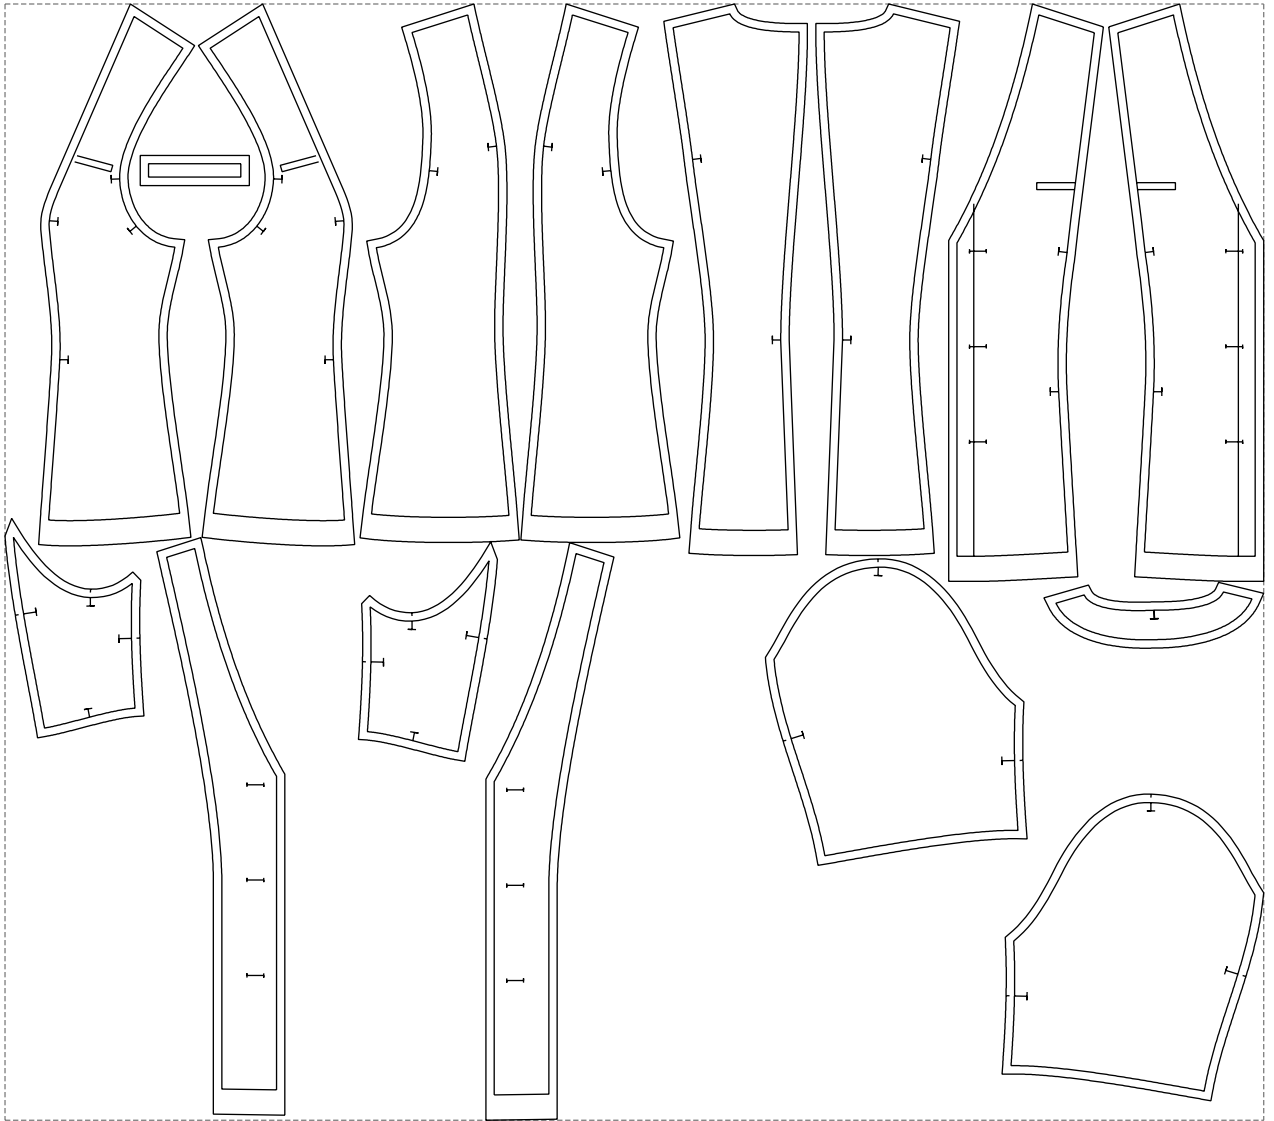

# Example

size:1499.00 x1329.66 mm

Maneken =1 ver.0

rz\_1=170

rz\_16=100

rz\_17=85.4

rz\_18=80.2

rz\_19=108