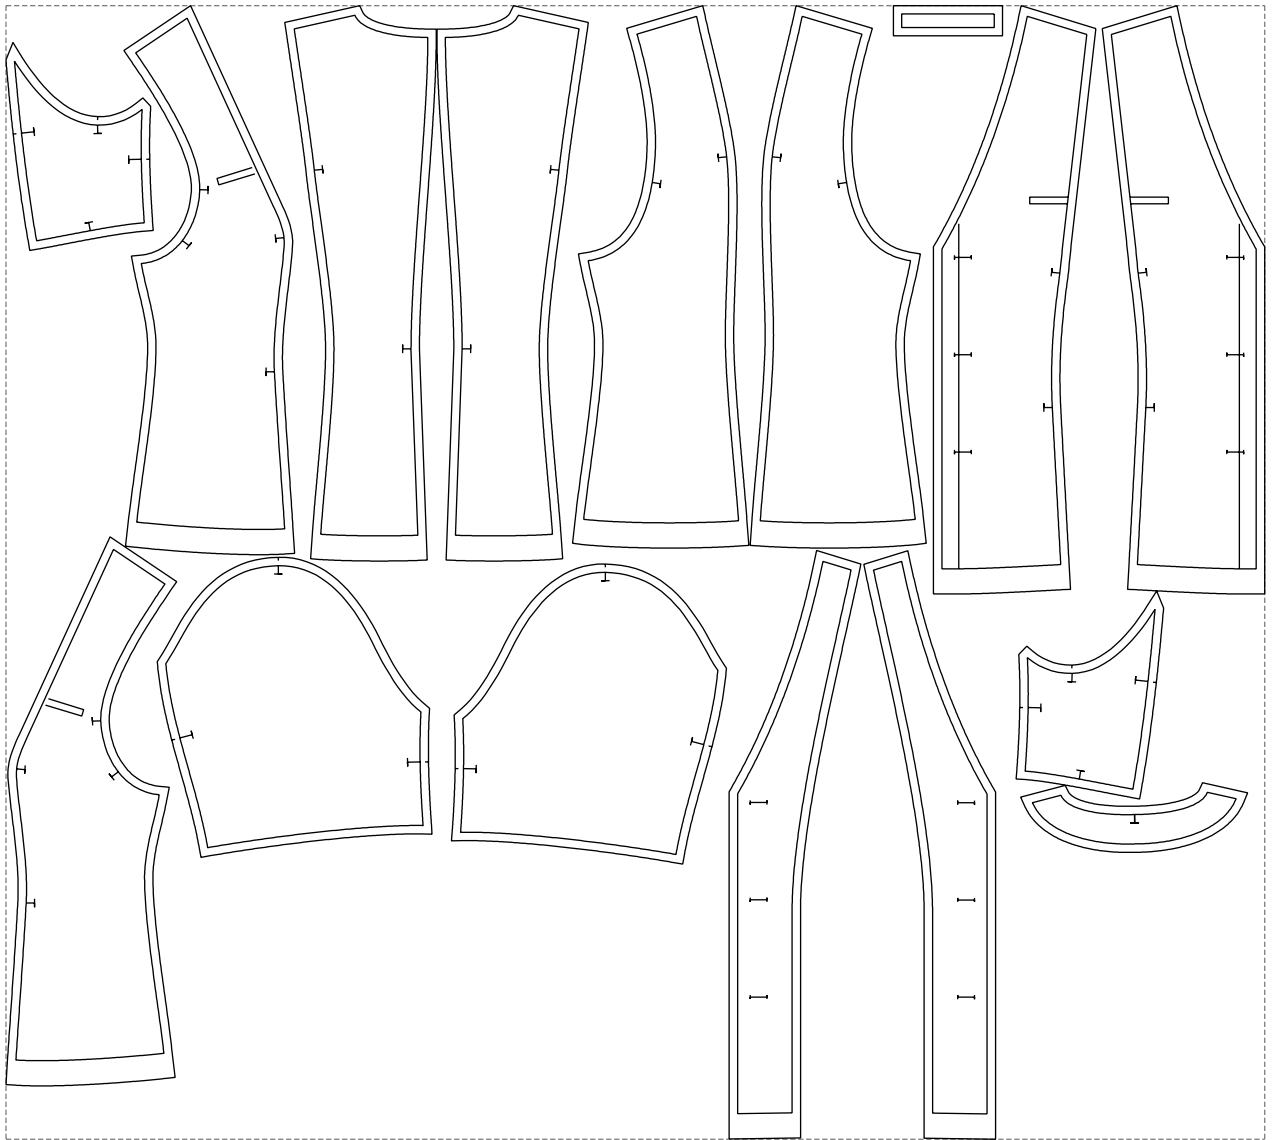

Not for print

Paper size: A4, size:1399.00 x911.23 mm

# Example

size:1499.00 x1350.45 mm

Maneken =1 ver.0

rz\_1=170

rz\_16=112

rz\_17=96.2

rz\_18=94

rz\_19=120