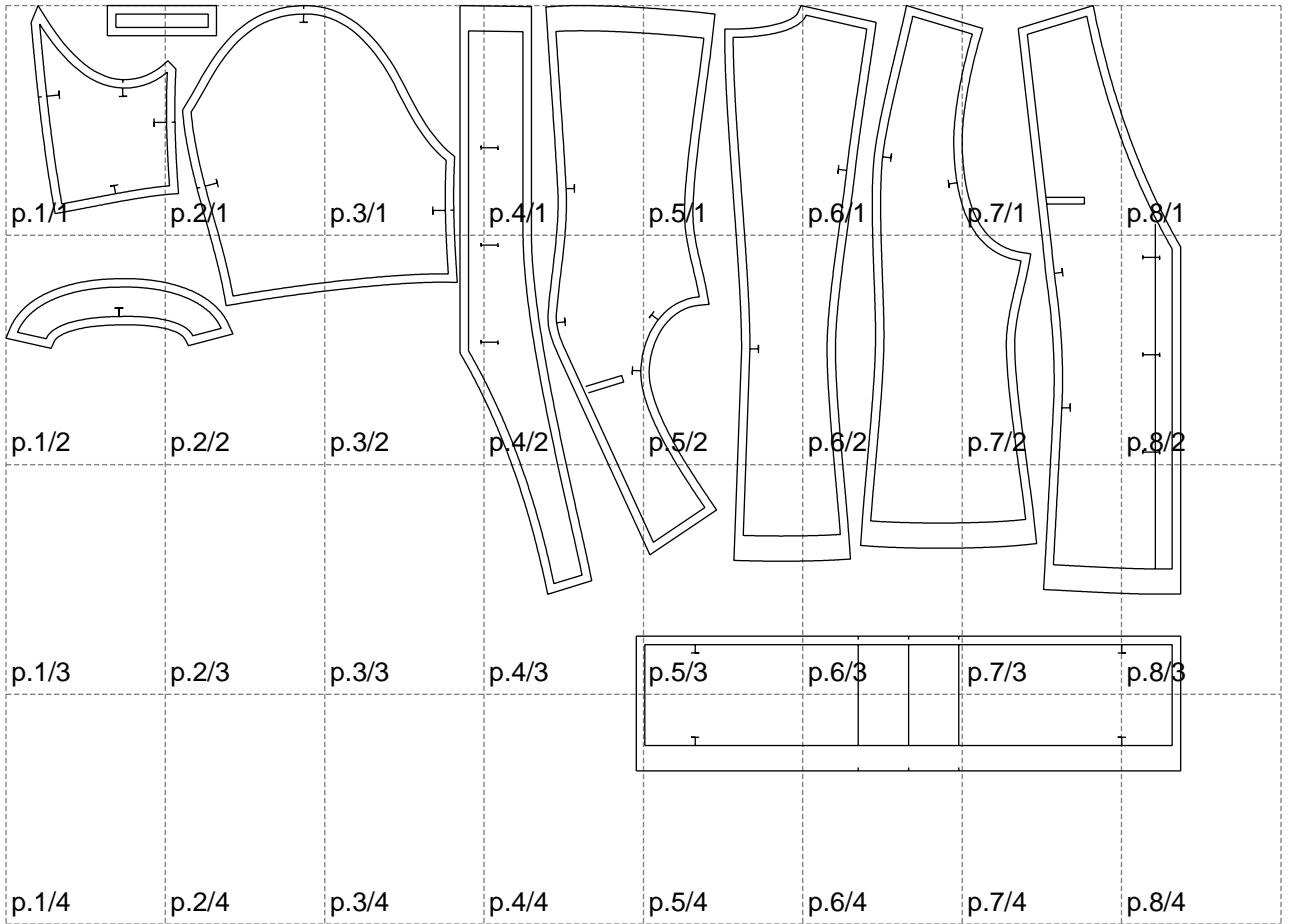

Not for print

Paper size: A4, size:1399.00 x911.23 mm

# Example

size:1499.00 x1350.45 mm

Maneken =1 ver.0

rz\_1=170

rz\_16=112

rz\_17=96.2

rz\_18=94

rz\_19=120

rz\_20=117

---

. . . . .  
. . . . .  
. . . . .