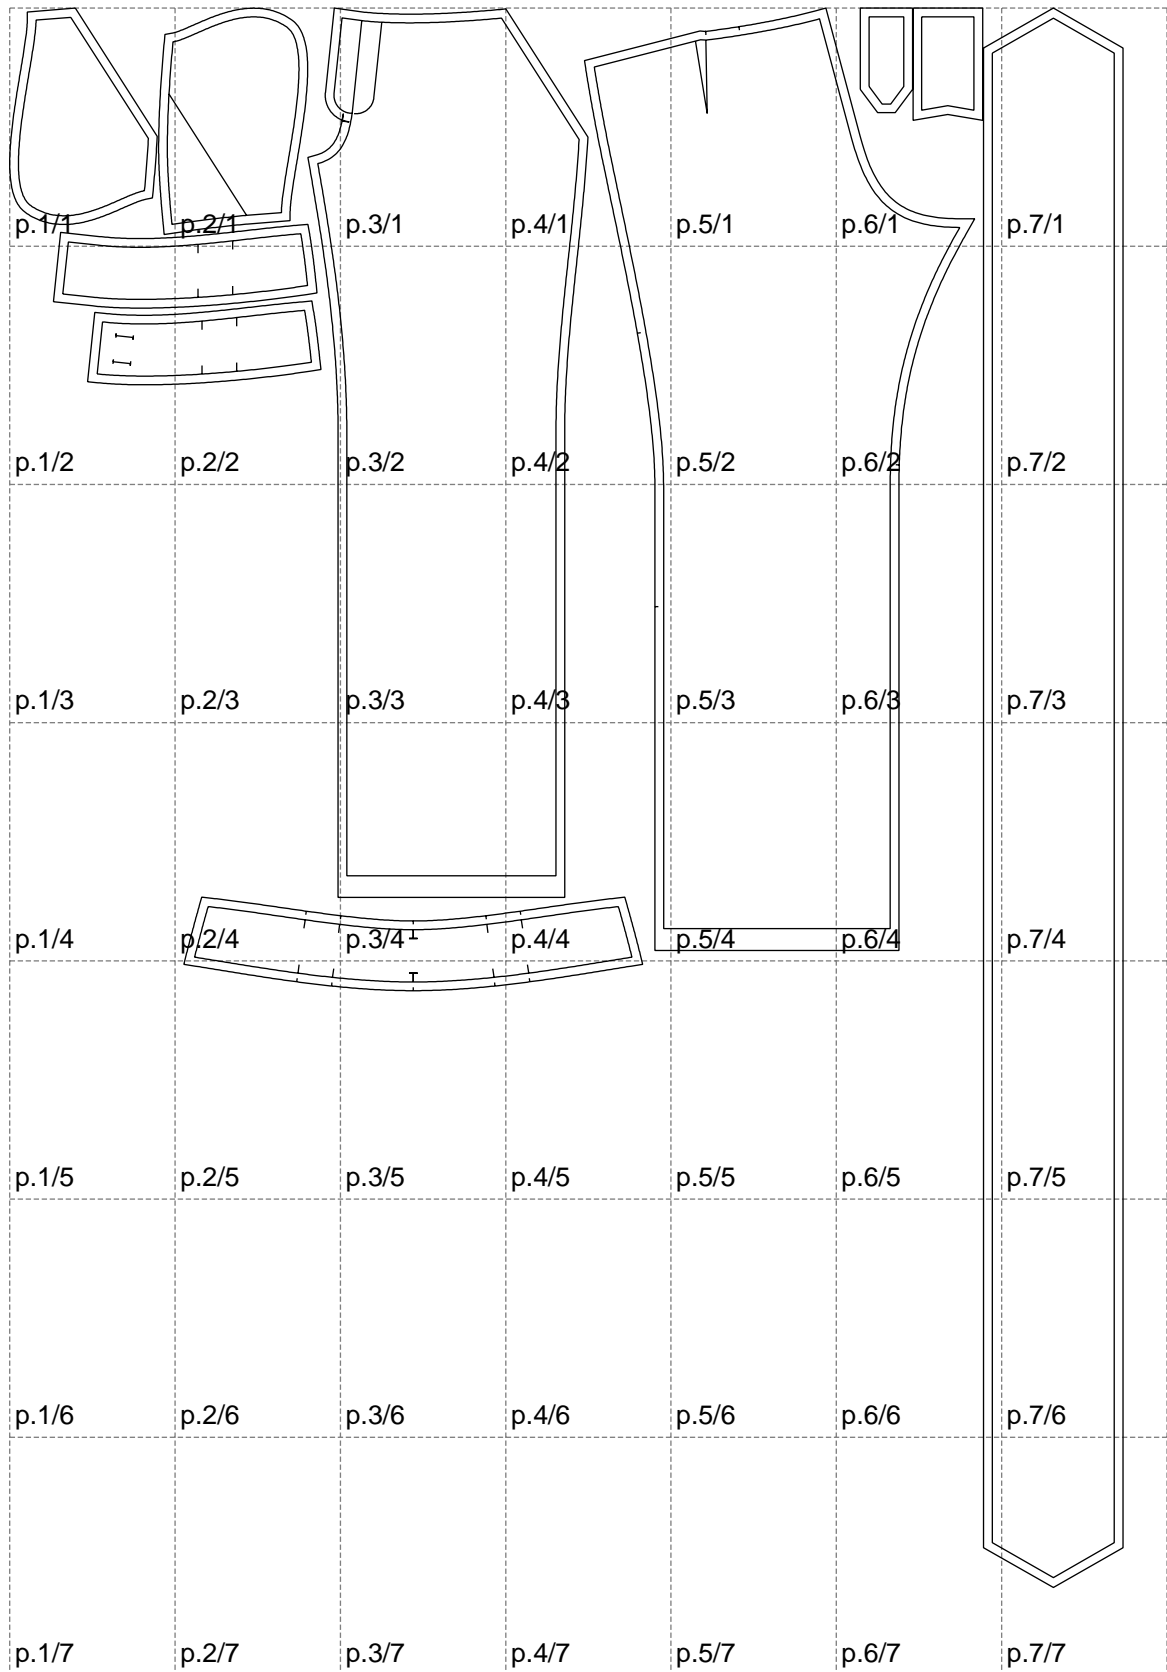

Not for print

Paper size: A4, size:1278.05 x1813.04 mm

# Example

size:160.00 x1813.04 mm

Maneken =1 ver.0

rz\_1=170

rz\_16=96

rz\_17=82

rz\_18=76

rz\_19=104

rz\_20=101.8

---

. . . . .  
. . . . .  
. . . . .