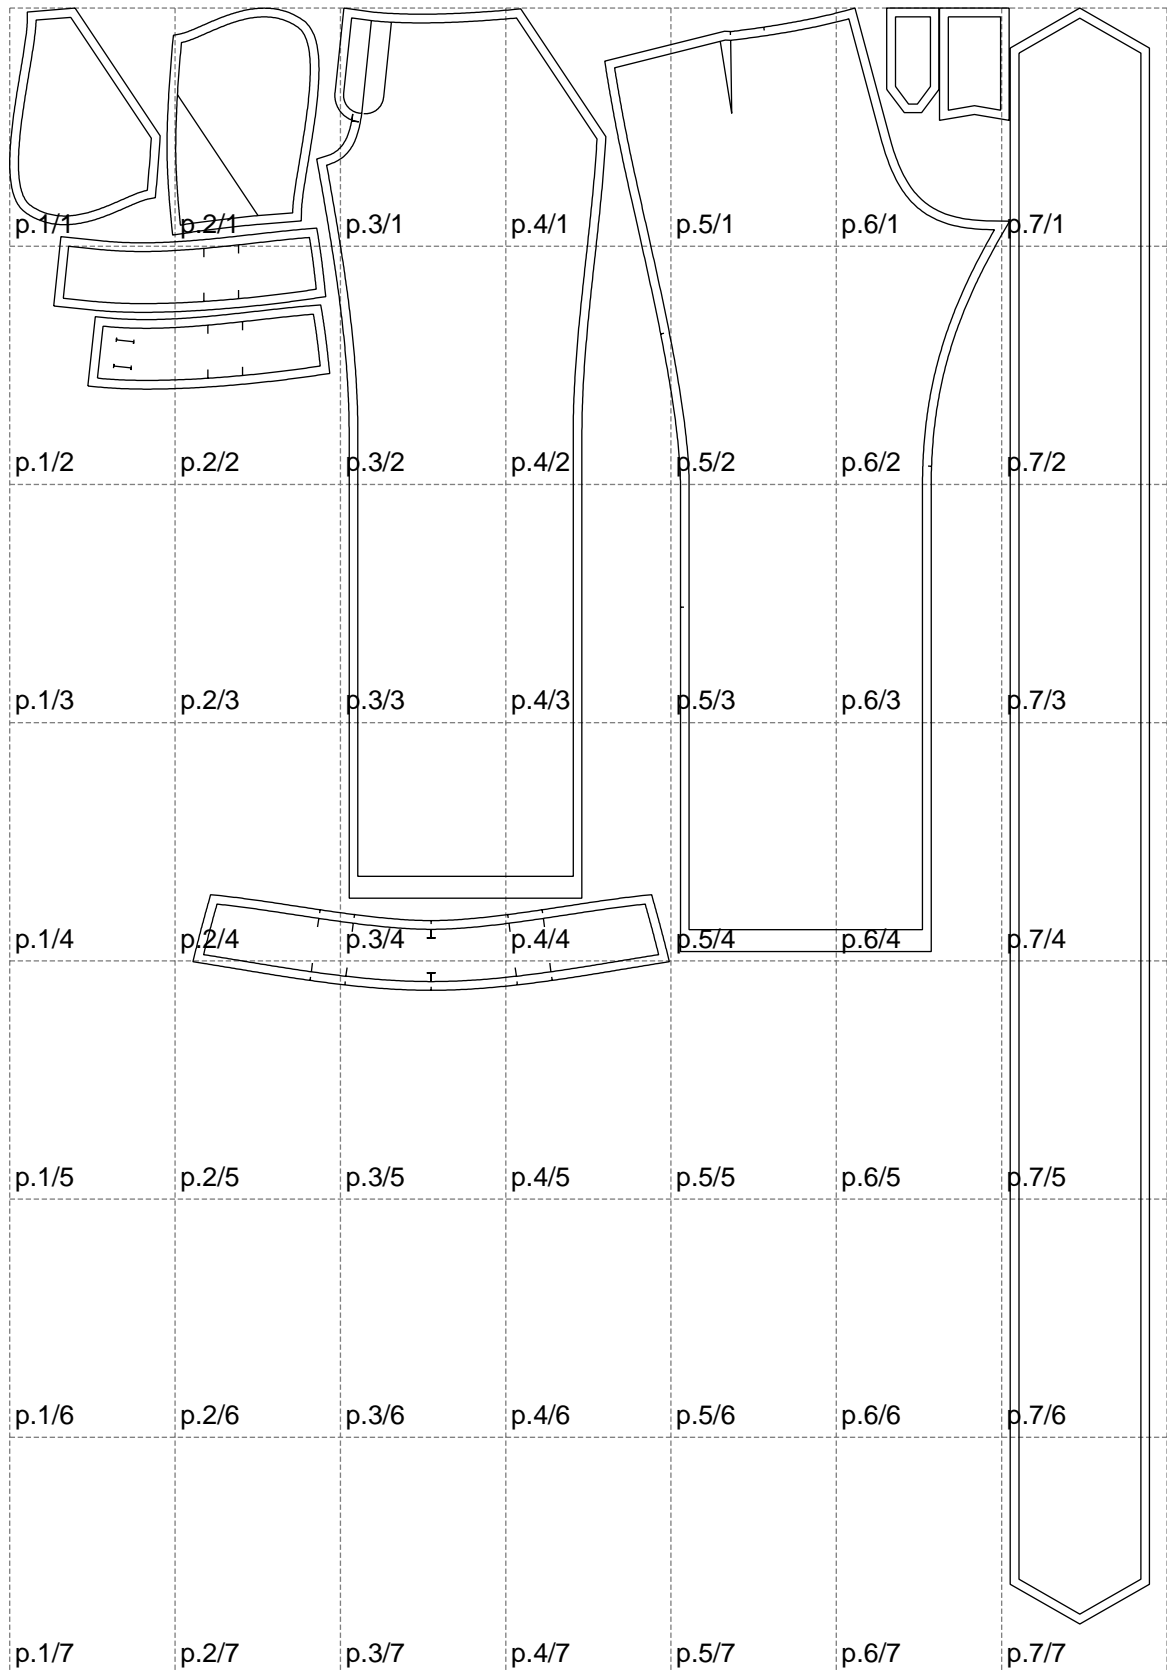

Not for print

Paper size: A4, size:1308.53 x1855.03 mm

# Example

size:160.00 x1855.03 mm

Maneken =1 ver.0

rz\_1=170

rz\_16=100

rz\_17=85.4

rz\_18=80.2

rz\_19=108

rz\_20=105.4

---

. . . . .  
. . . . .  
. . . . .