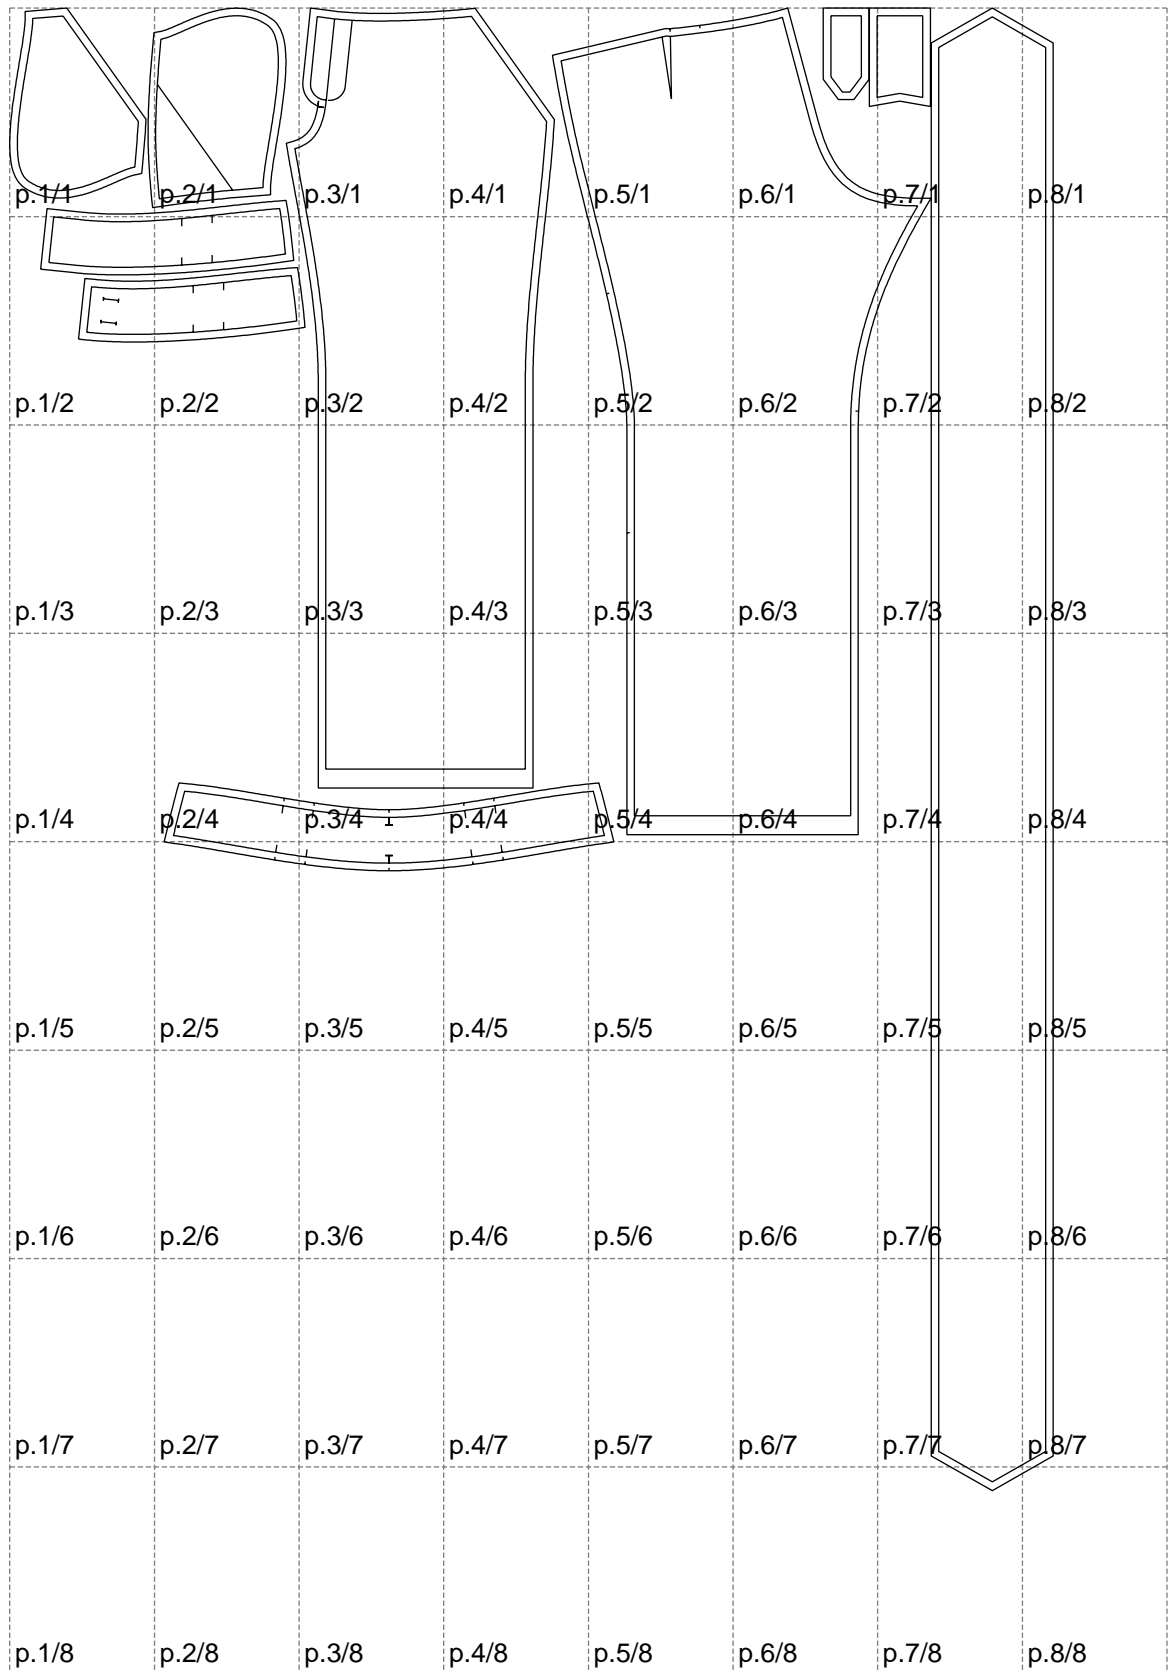

Not for print

Paper size: A4, size:1369.00 x1945.03 mm

# Example

size:160.00 x1945.03 mm

Maneken =1 ver.0

rz\_1=170

rz\_16=108

rz\_17=92.5

rz\_18=89.2

rz\_19=116

rz\_20=113

---

. . . . .  
. . . . .  
. . . . .