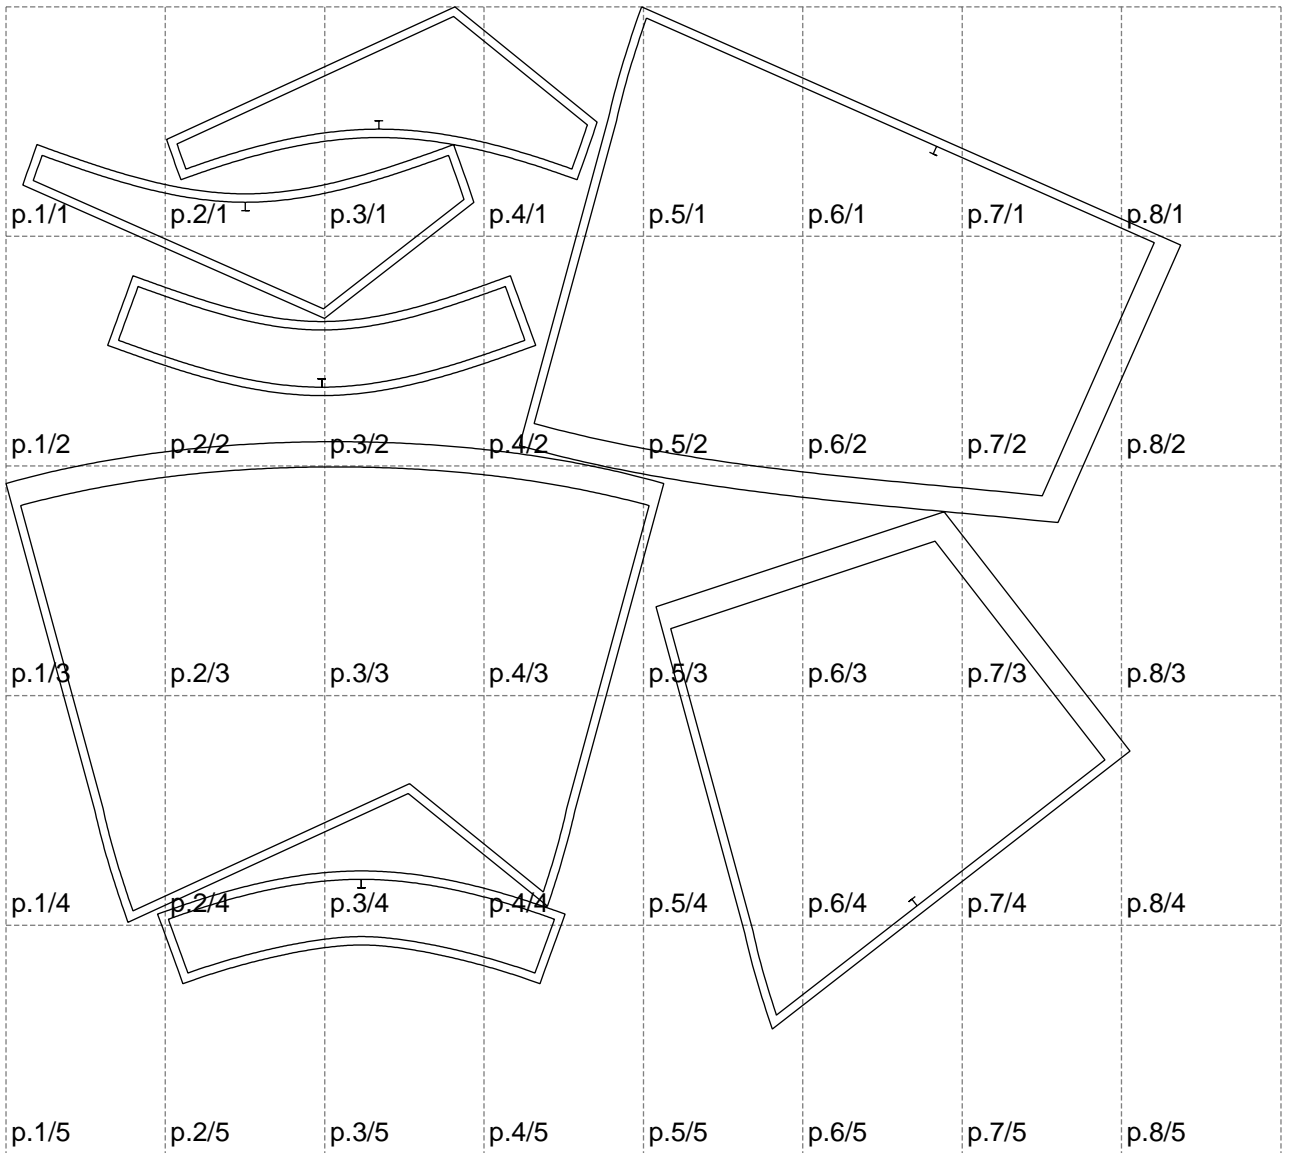

Not for print

Paper size: A4, size:1399.00 x1217.24 mm

# Example

size:1499.00 x1295.31 mm

Maneken =1 ver.0

rz\_1=170

rz\_16=104

rz\_17=88.9

rz\_18=84.4

rz\_19=112

rz\_20=109.3

---

. . . . .  
. . . . .  
. . . . .