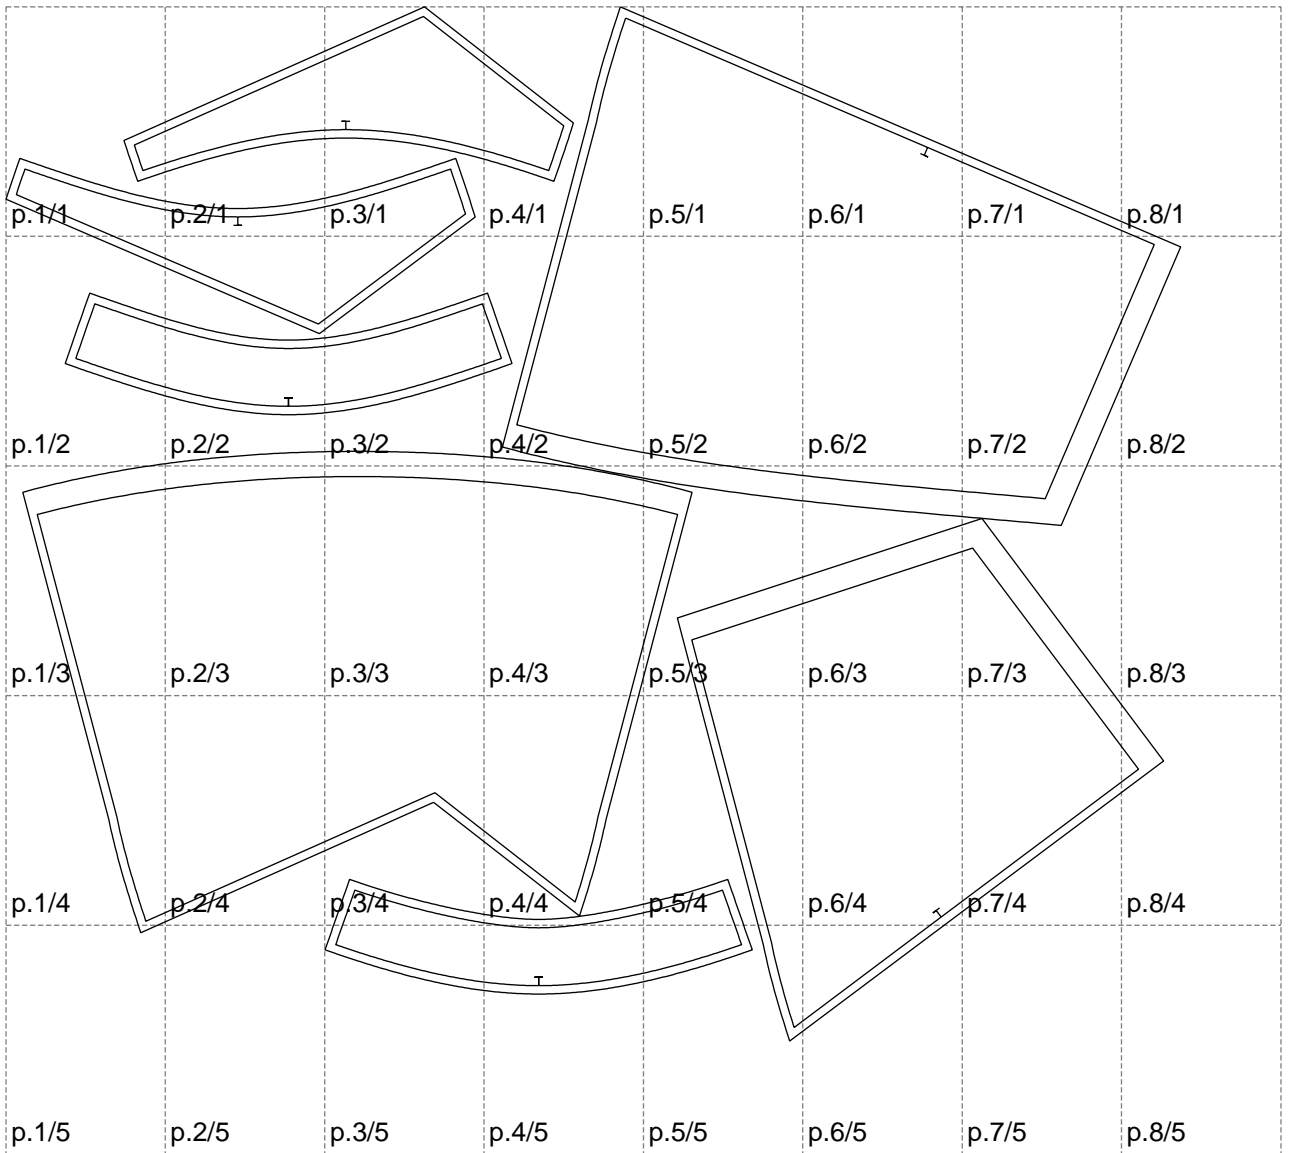

Not for print

Paper size: A4, size:1399.00 x1231.71 mm

# Example

size:1499.00 x1324.16 mm

Maneken =1 ver.0

rz\_1=170

rz\_16=108

rz\_17=92.5

rz\_18=89.2

rz\_19=116

rz\_20=113

---

. . . . .  
. . . . .  
. . . . .