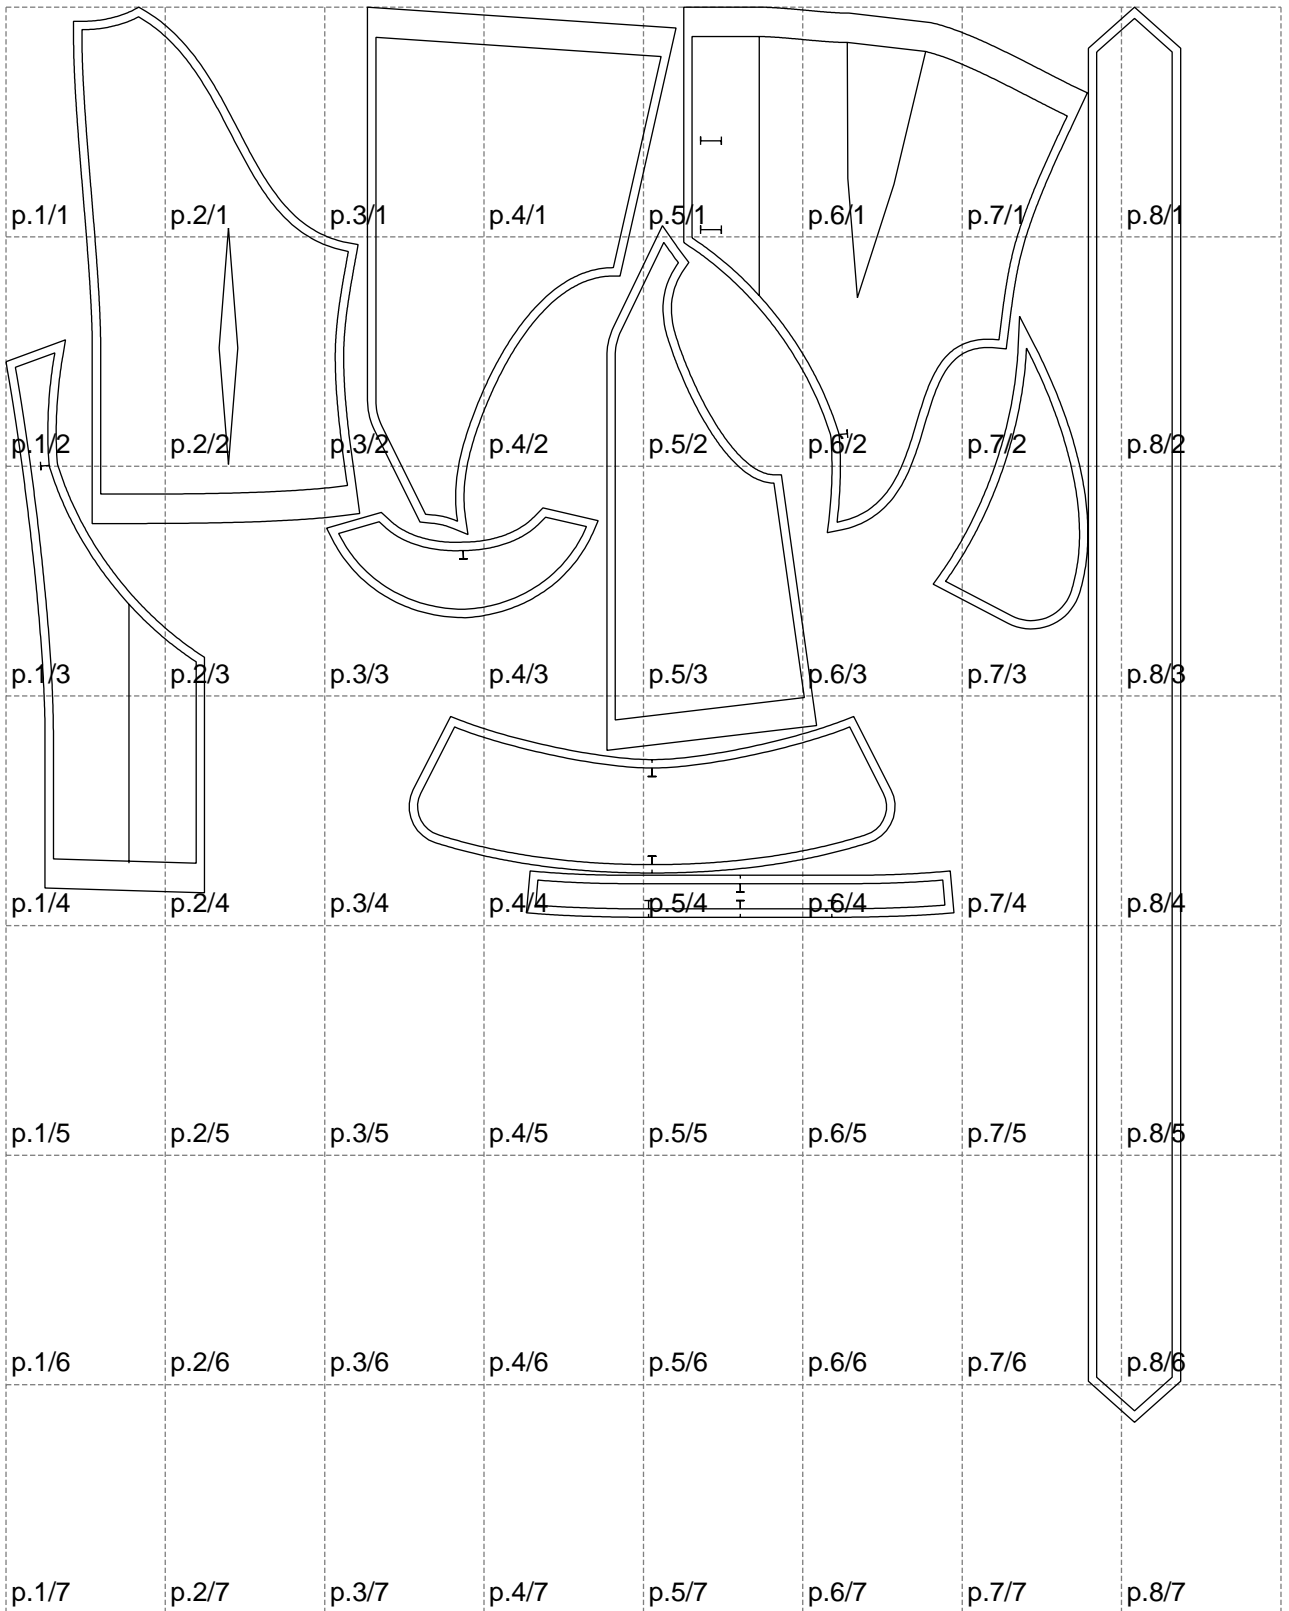

Not for print

Paper size: A4, size:1399.00 x1684.98 mm

# Example

size:765.51 x1684.98 mm

Maneken =1 ver.0

rz\_1=170

rz\_16=108

rz\_17=92.5

rz\_18=89.2

rz\_19=116

rz\_20=113

---

. . . . .  
. . . . .  
. . . . .