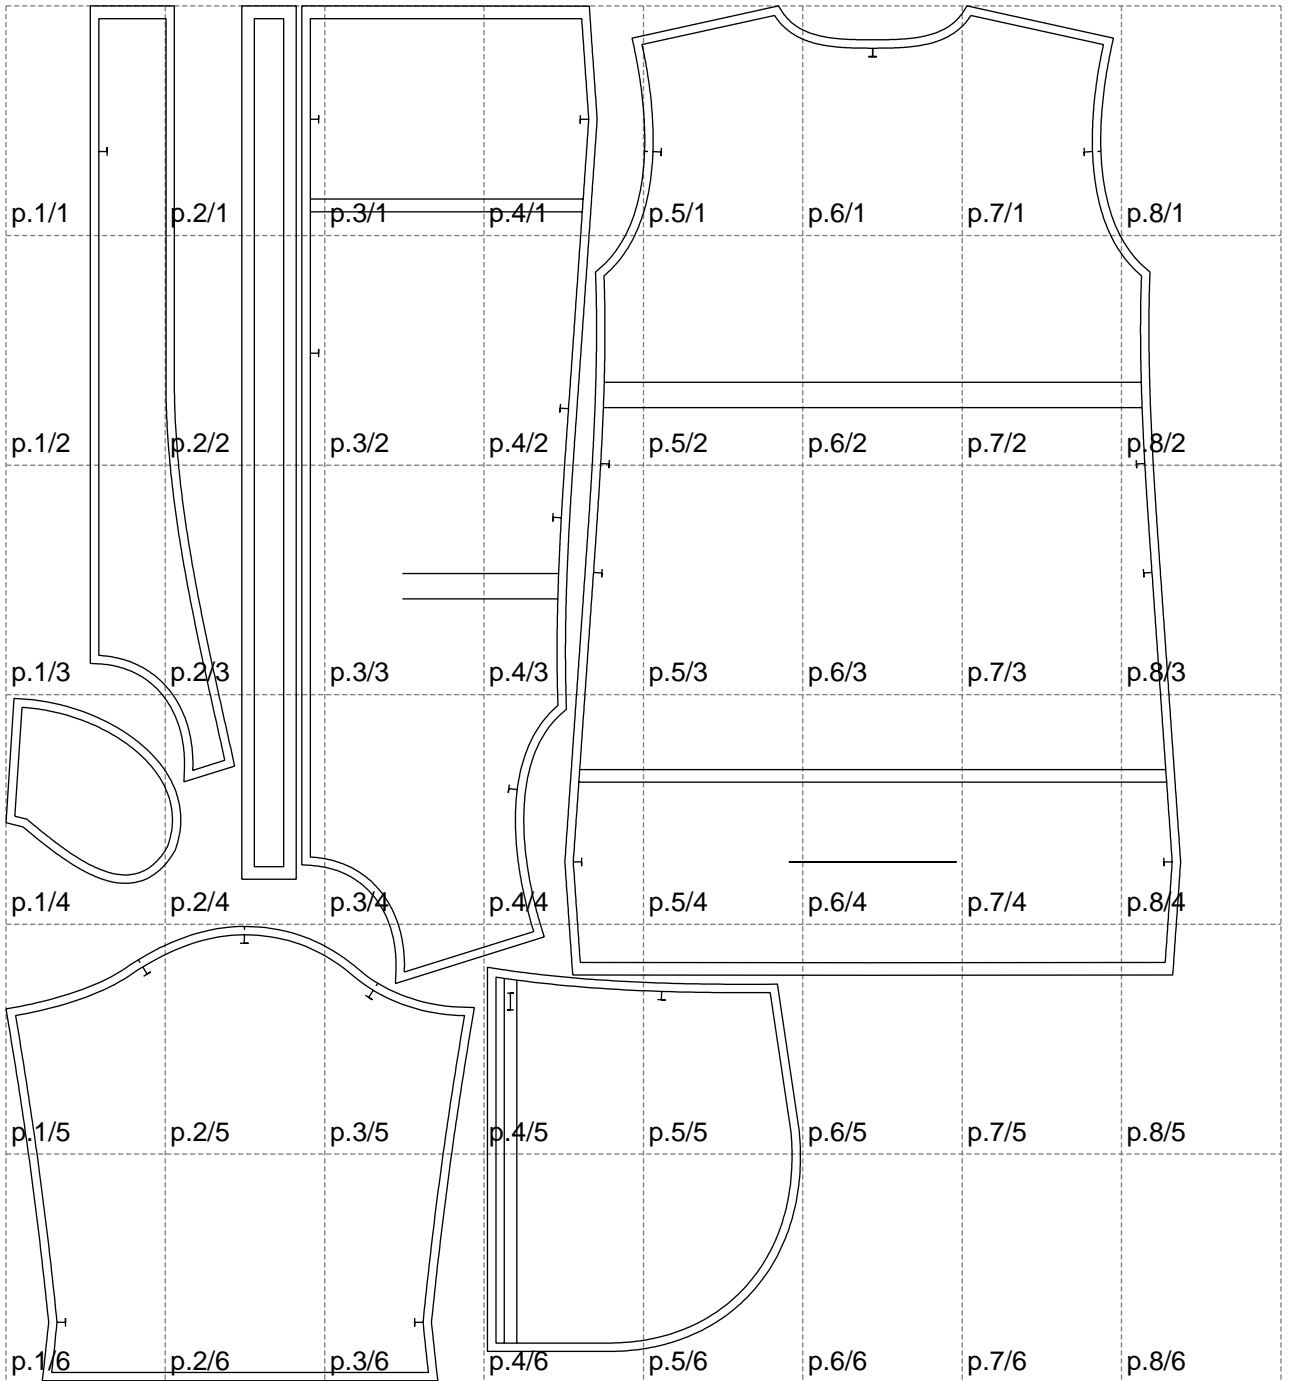

Not for print

Paper size: A4, size:1399.00 x1637.16 mm

# Example

size:1488.94 x2616.83 mm

Maneken =1 ver.0

rz\_1=170

rz\_16=104

rz\_17=88.9

rz\_18=84.4

rz\_19=112

rz\_20=109.3

---

. . . . .  
. . . . .  
. . . . .