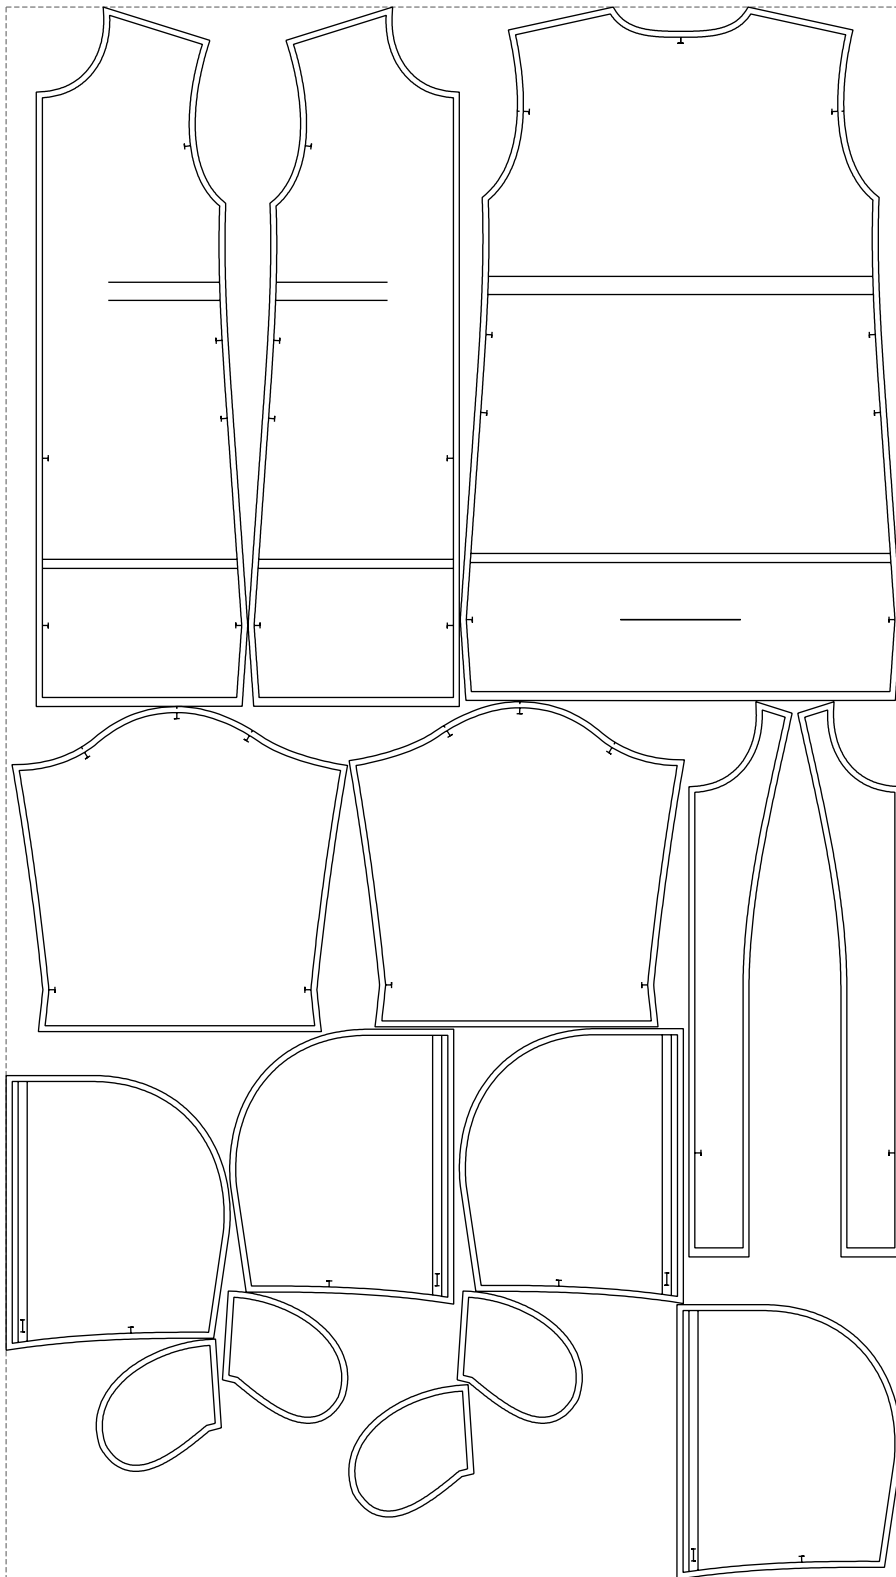

Not for print

Paper size: A4, size:1399.00 x1637.16 mm

# Example

size:1488.94 x2616.83 mm

Maneken =1 ver.0

rz\_1=170

rz\_16=104

rz\_17=88.9

rz\_18=84.4

rz\_19=112

rz\_20=109.3

---

. . . . .  
. . . . .  
. . . . .