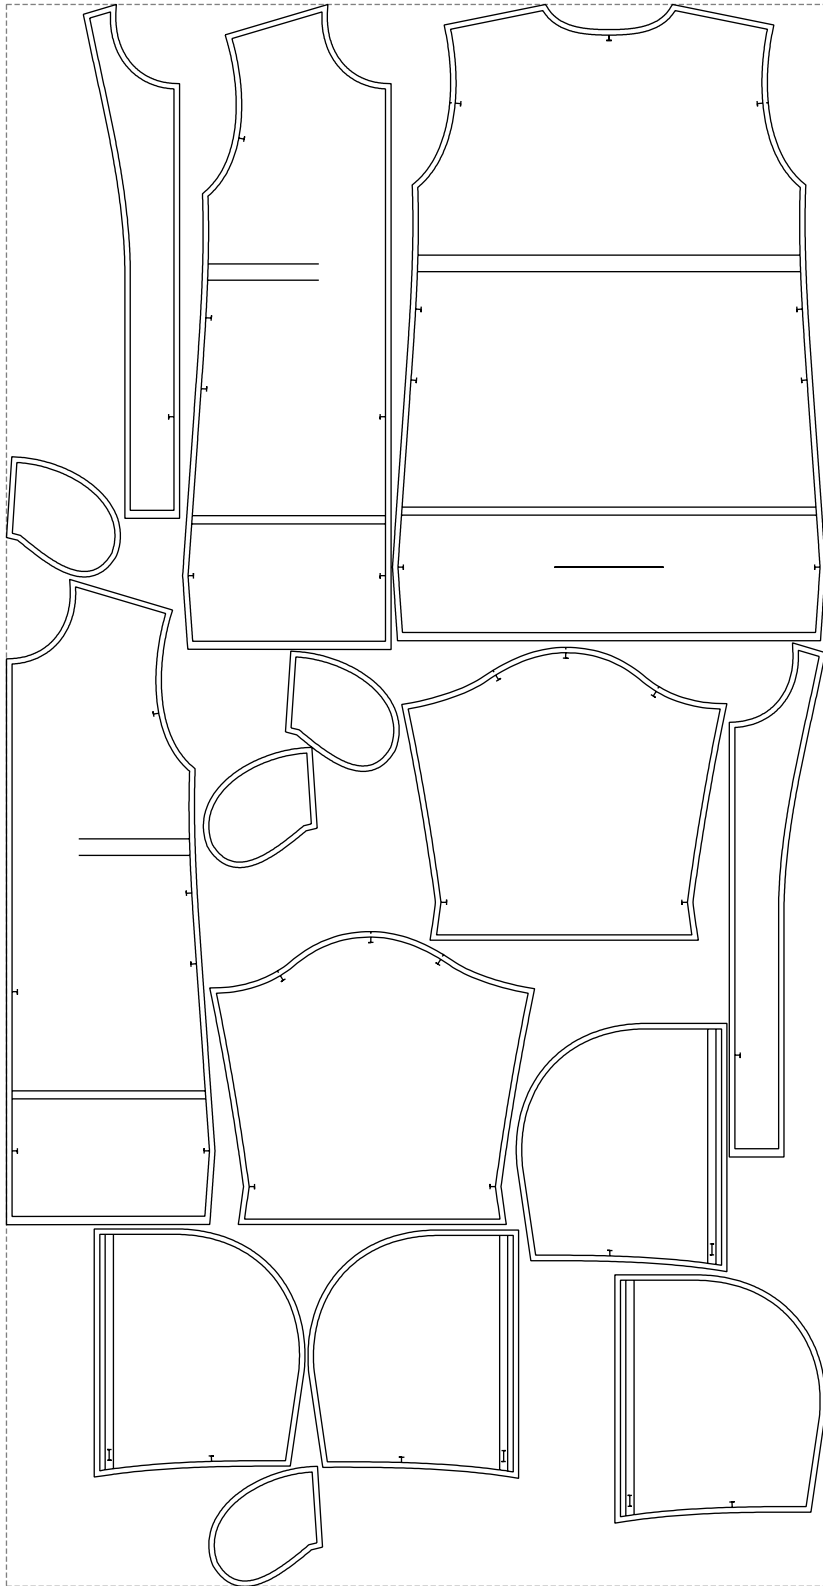

Not for print

Paper size: A4, size:1399.00 x1689.22 mm

# Example

size:1499.00 x2896.35 mm

Maneken =1 ver.0

rz\_1=170

rz\_16=116

rz\_17=100

rz\_18=98.8

rz\_19=124

rz\_20=121

---

. . . . .  
. . . . .  
. . . . .