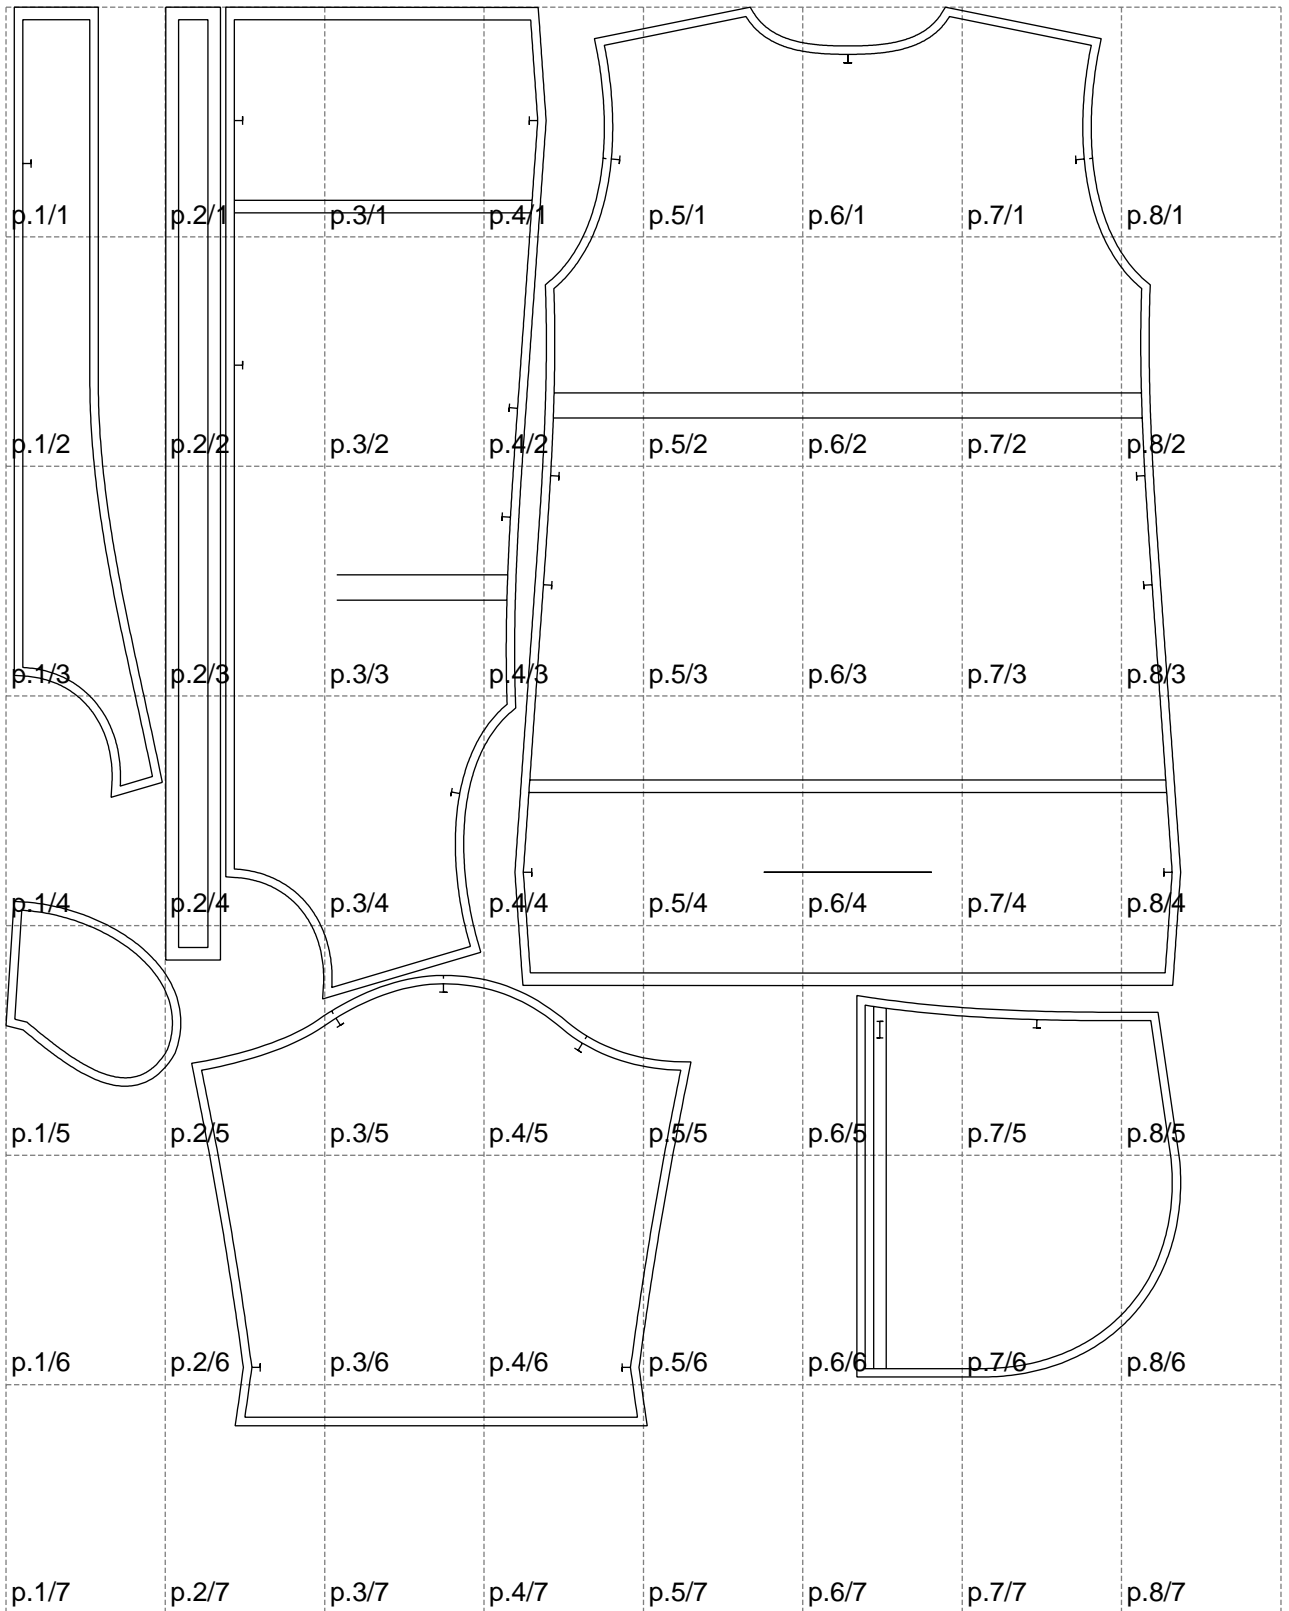

Not for print

Paper size: A4, size:1399.00 x1689.22 mm

# Example

size:1499.00 x2896.35 mm

Maneken =1 ver.0

rz\_1=170

rz\_16=116

rz\_17=100

rz\_18=98.8

rz\_19=124

rz\_20=121

---

. . . . .  
. . . . .  
. . . . .