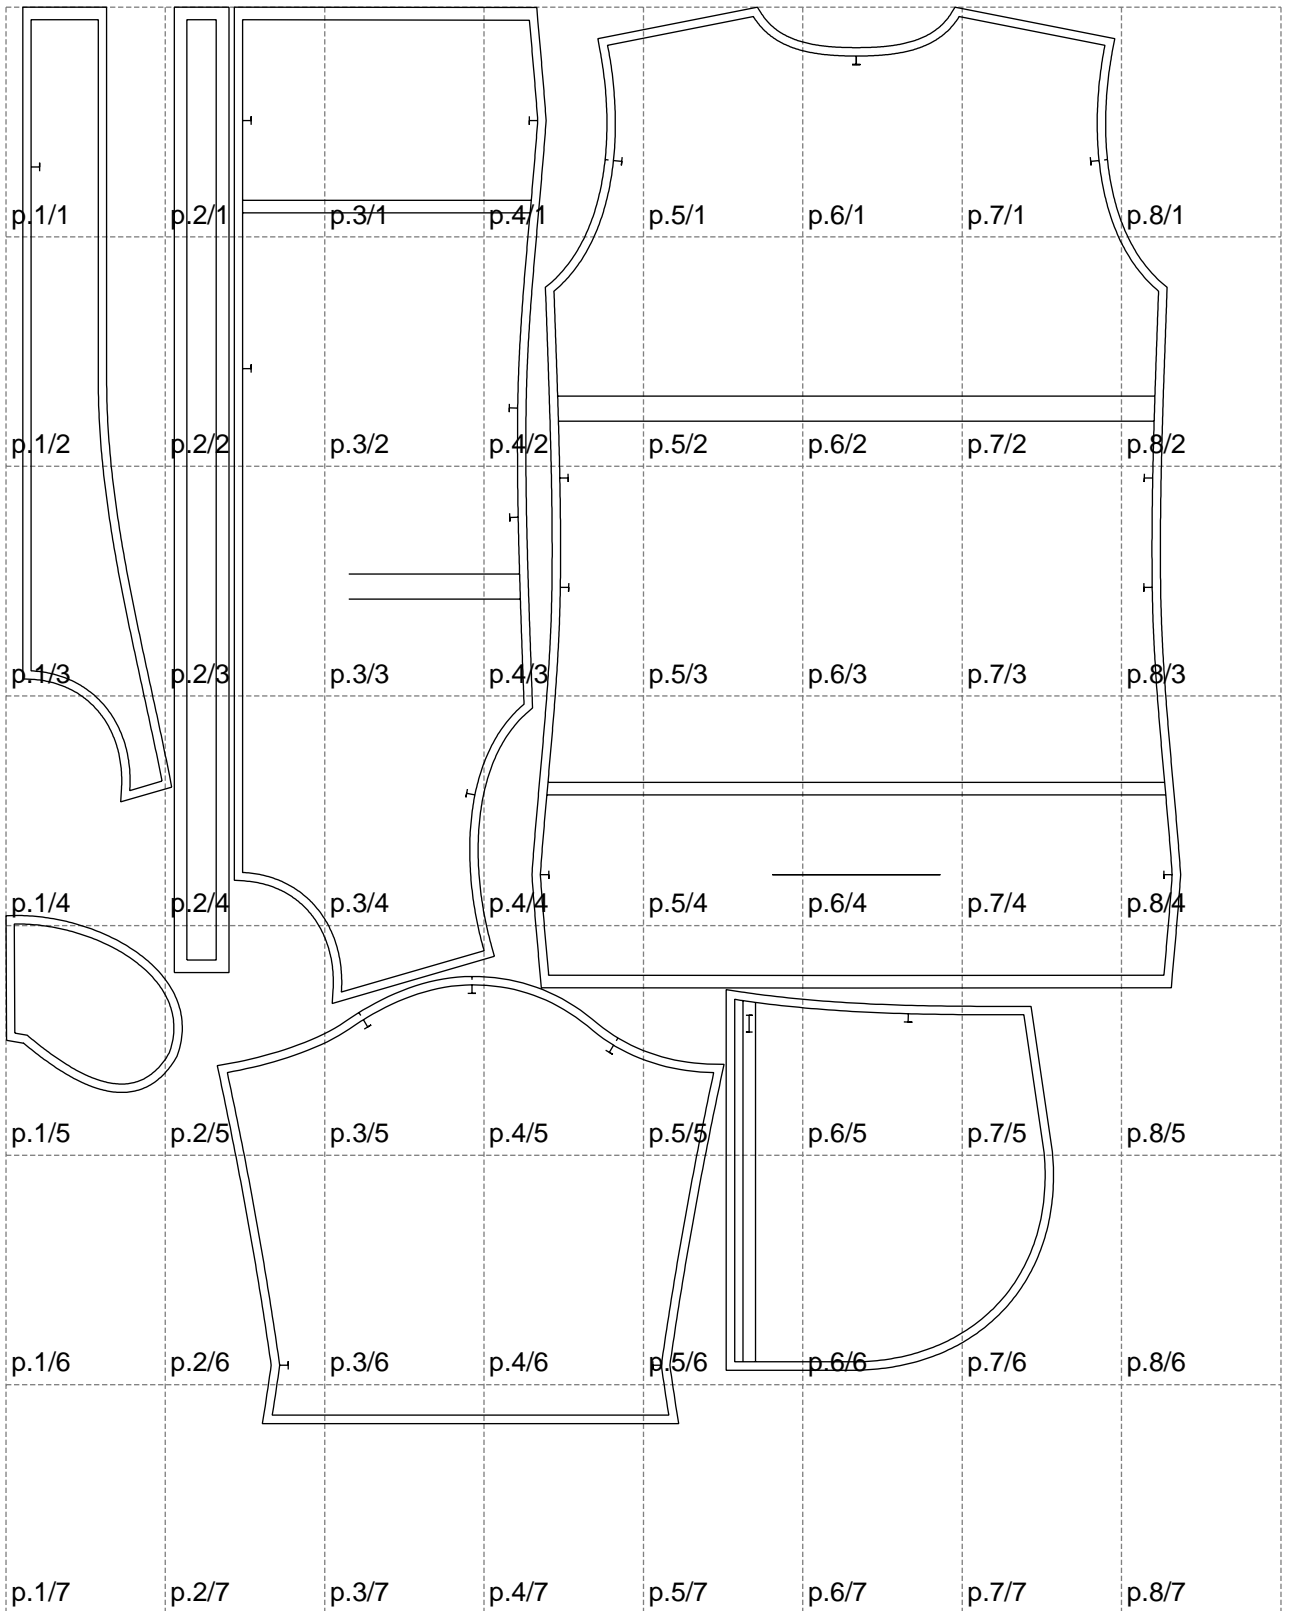

Not for print

Paper size: A4, size:1399.00 x1686.65 mm

# Example

size:1499.00 x2964.15 mm

Maneken =1 ver.0

rz\_1=170

rz\_16=120

rz\_17=104

rz\_18=103.6

rz\_19=128

rz\_20=125.1

---

. . . . .  
. . . . .  
. . . . .