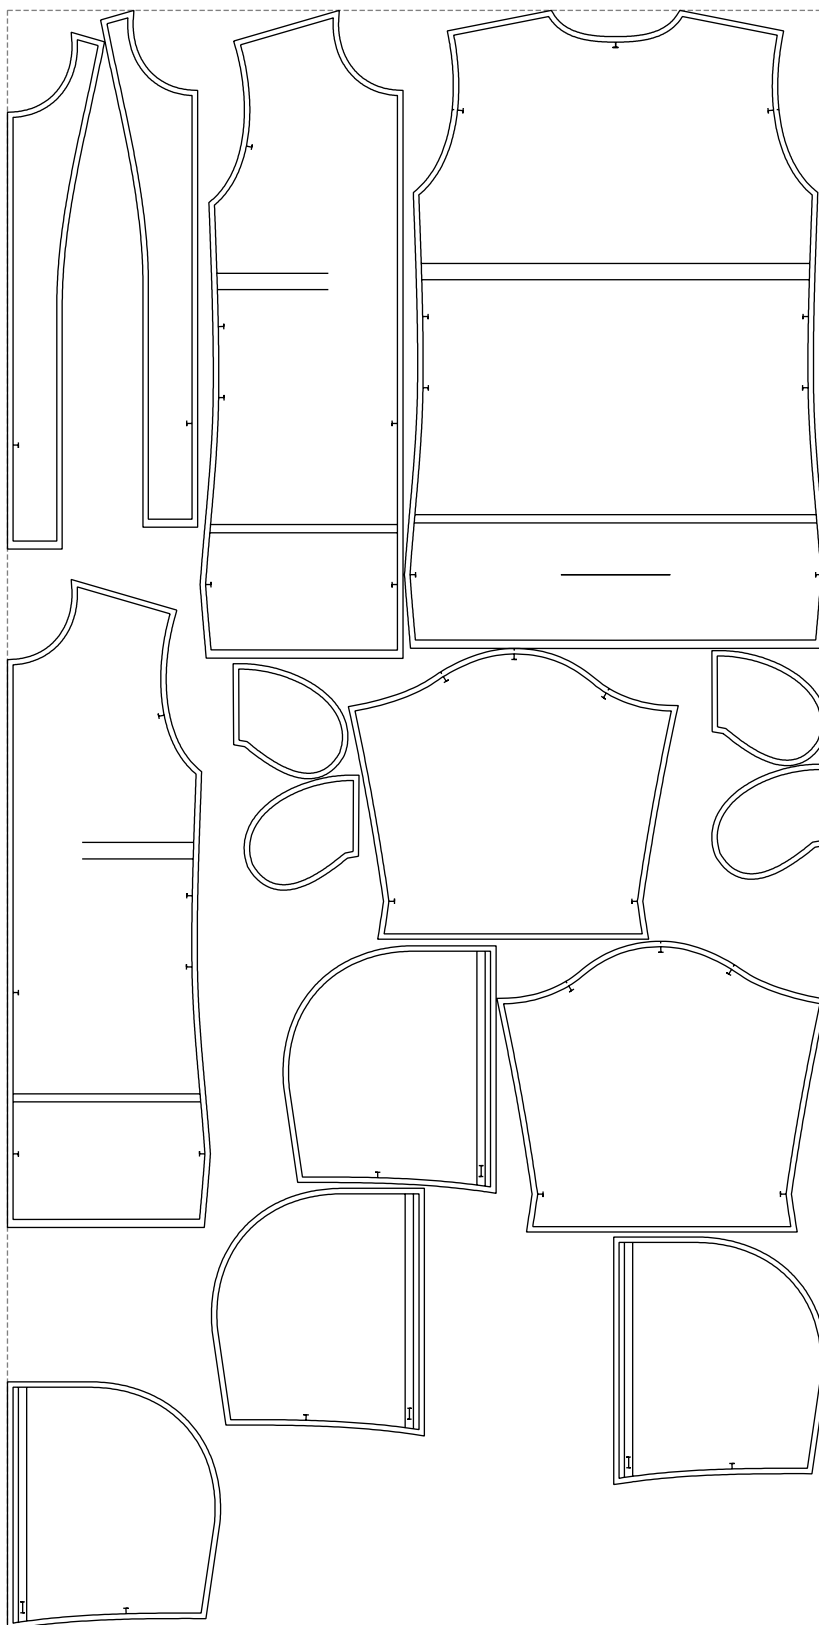

Not for print

Paper size: A4, size:1399.00 x1686.65 mm

# Example

size:1499.00 x2964.15 mm

Maneken =1 ver.0

rz\_1=170

rz\_16=120

rz\_17=104

rz\_18=103.6

rz\_19=128

rz\_20=125.1

---

. . . . .  
. . . . .  
. . . . .