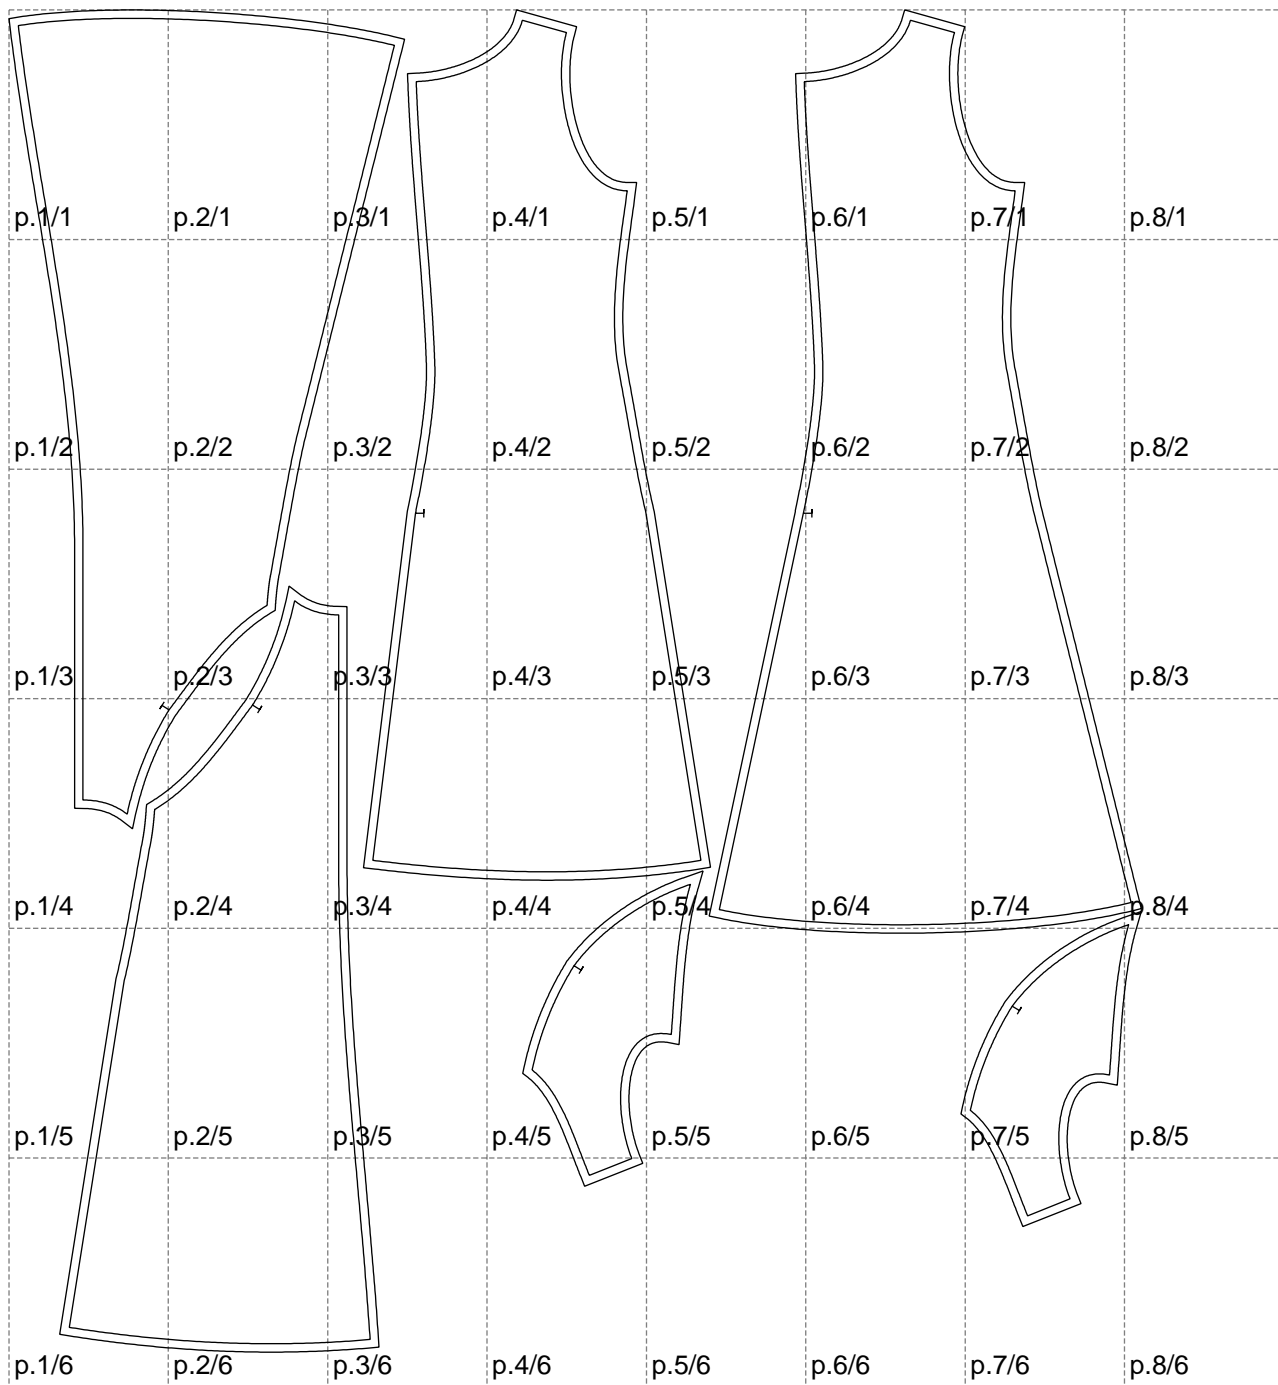

Not for print

Paper size: A4, size:1348.58 x1598.21 mm

# Example

size:1499.00 x1949.96 mm

Maneken =1 ver.0

rz\_1=170

rz\_16=88

rz\_17=75.6

rz\_18=67.6

rz\_19=96

rz\_20=94.6

---

. . . . .  
. . . . .  
. . . . .