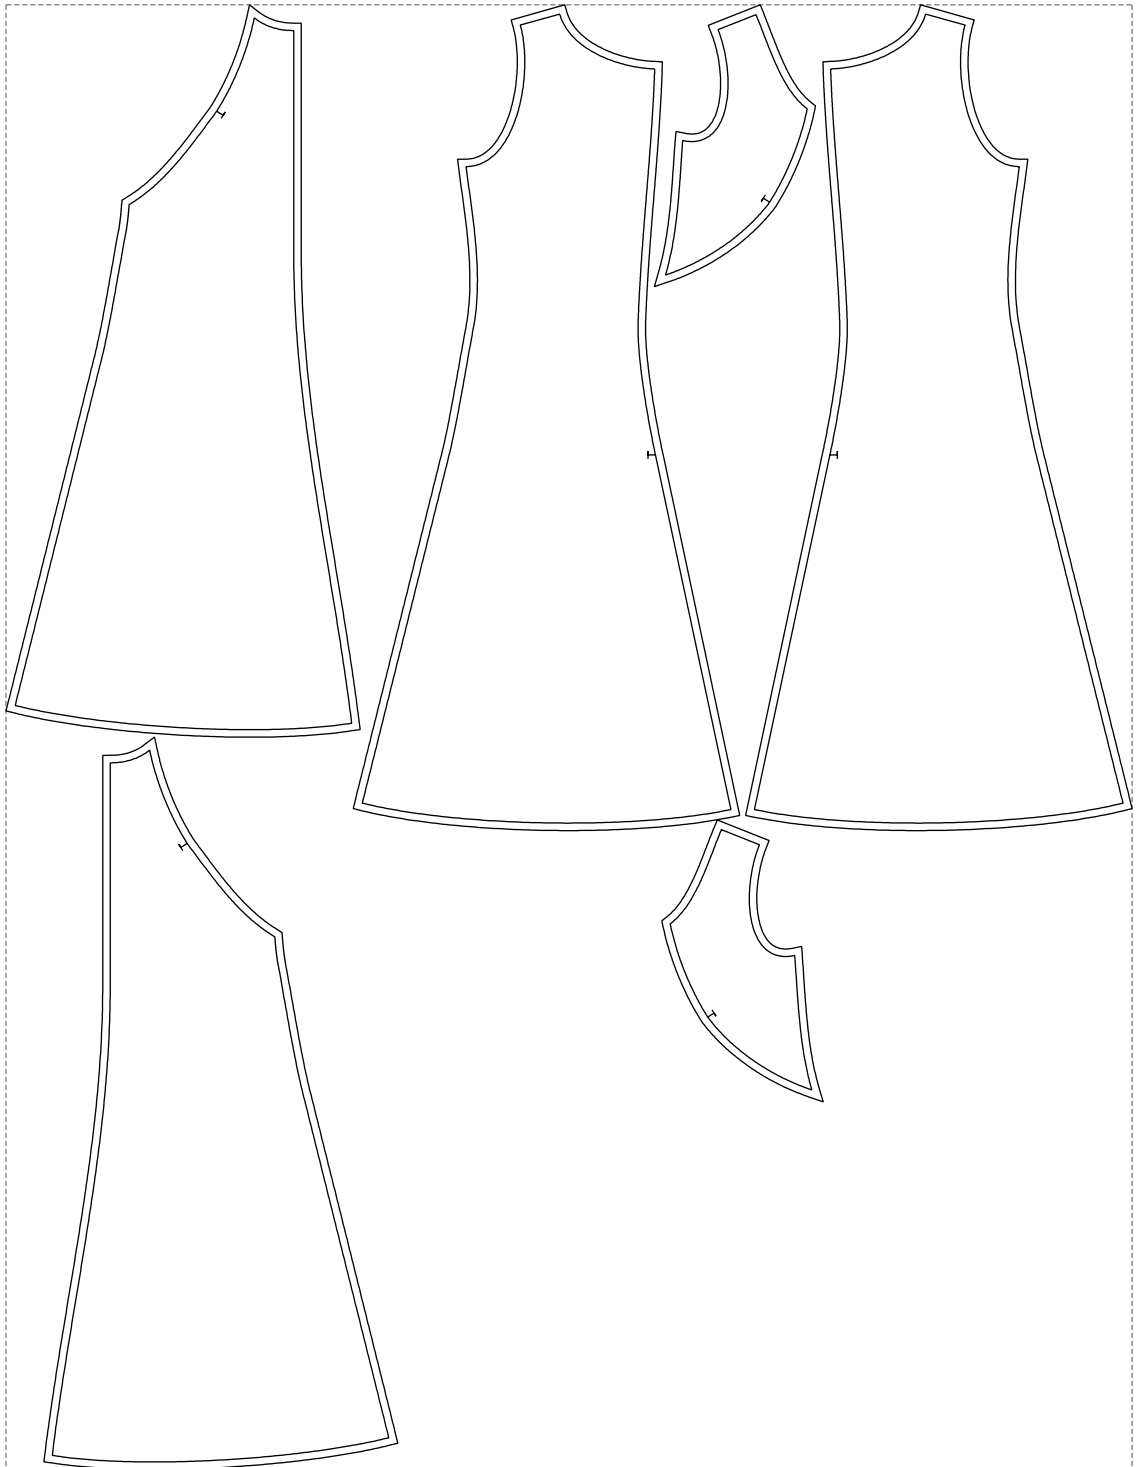

Not for print

Paper size: A4, size:1348.58 x1598.21 mm

# Example

size:1499.00 x1949.96 mm

Maneken =1 ver.0

rz\_1=170

rz\_16=88

rz\_17=75.6

rz\_18=67.6

rz\_19=96