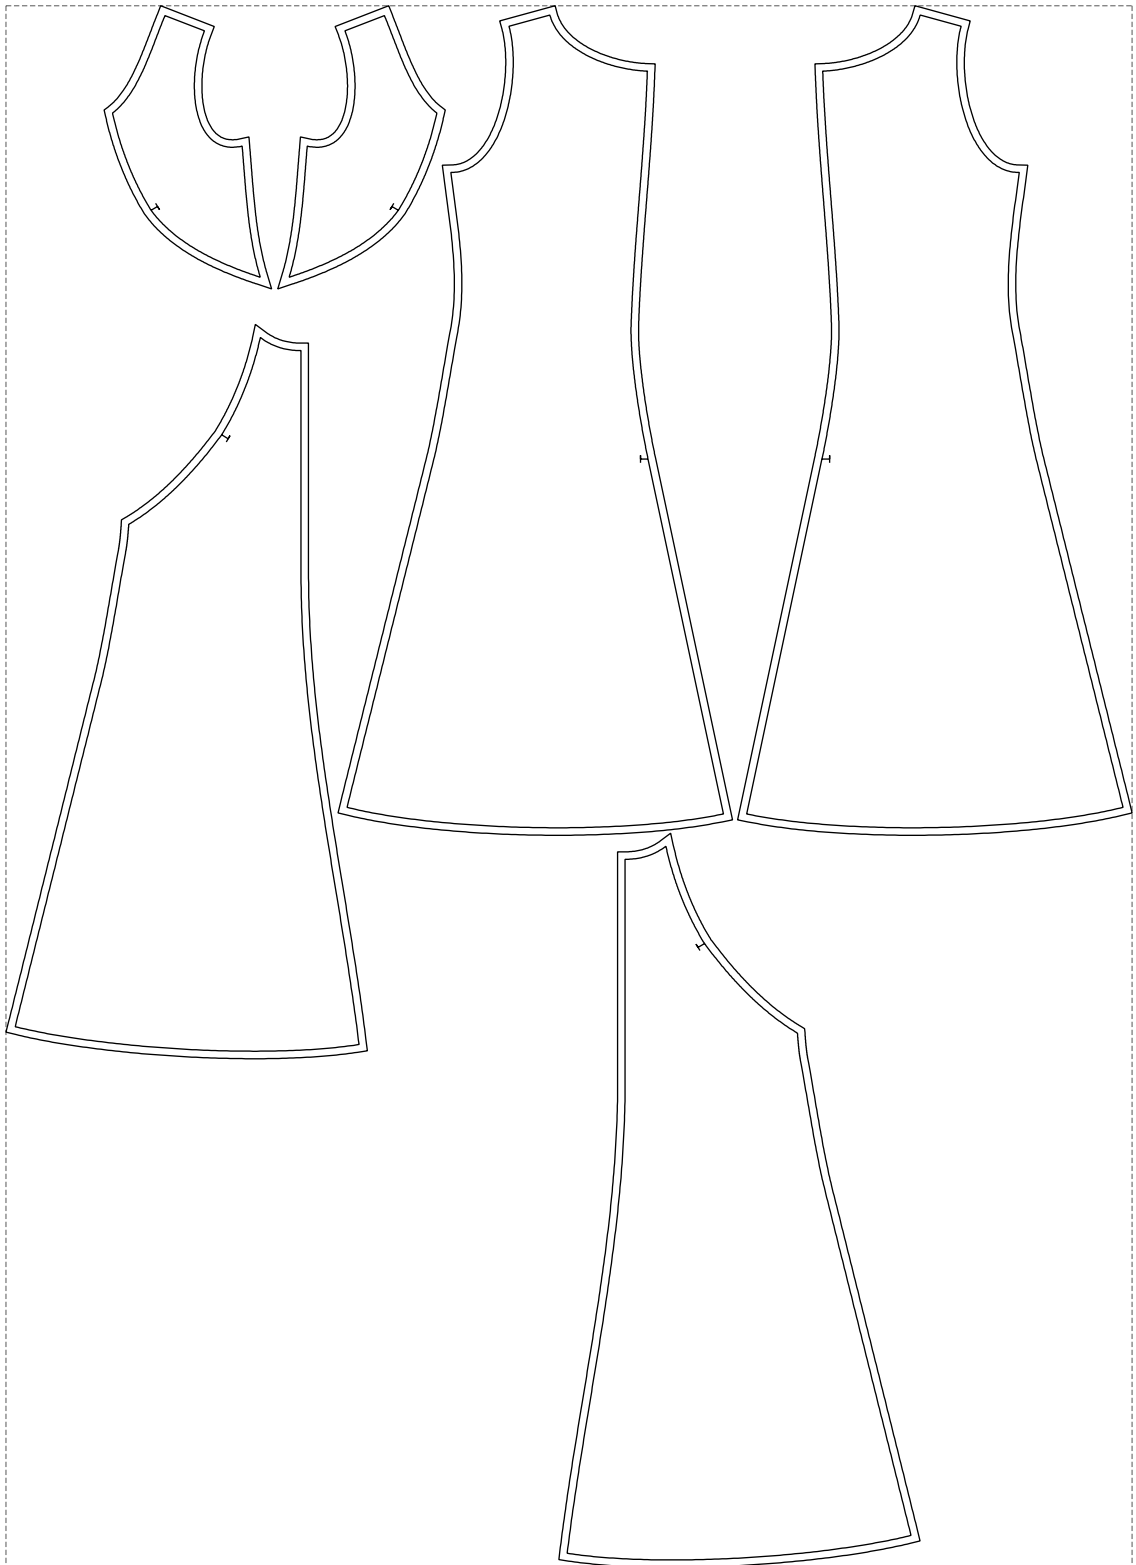

Not for print

Paper size: A4, size:1378.82 x1615.14 mm

# Example

size:1499.00 x2079.30 mm

Maneken =1 ver.0

rz\_1=170

rz\_16=92

rz\_17=78.8

rz\_18=71.8

rz\_19=100