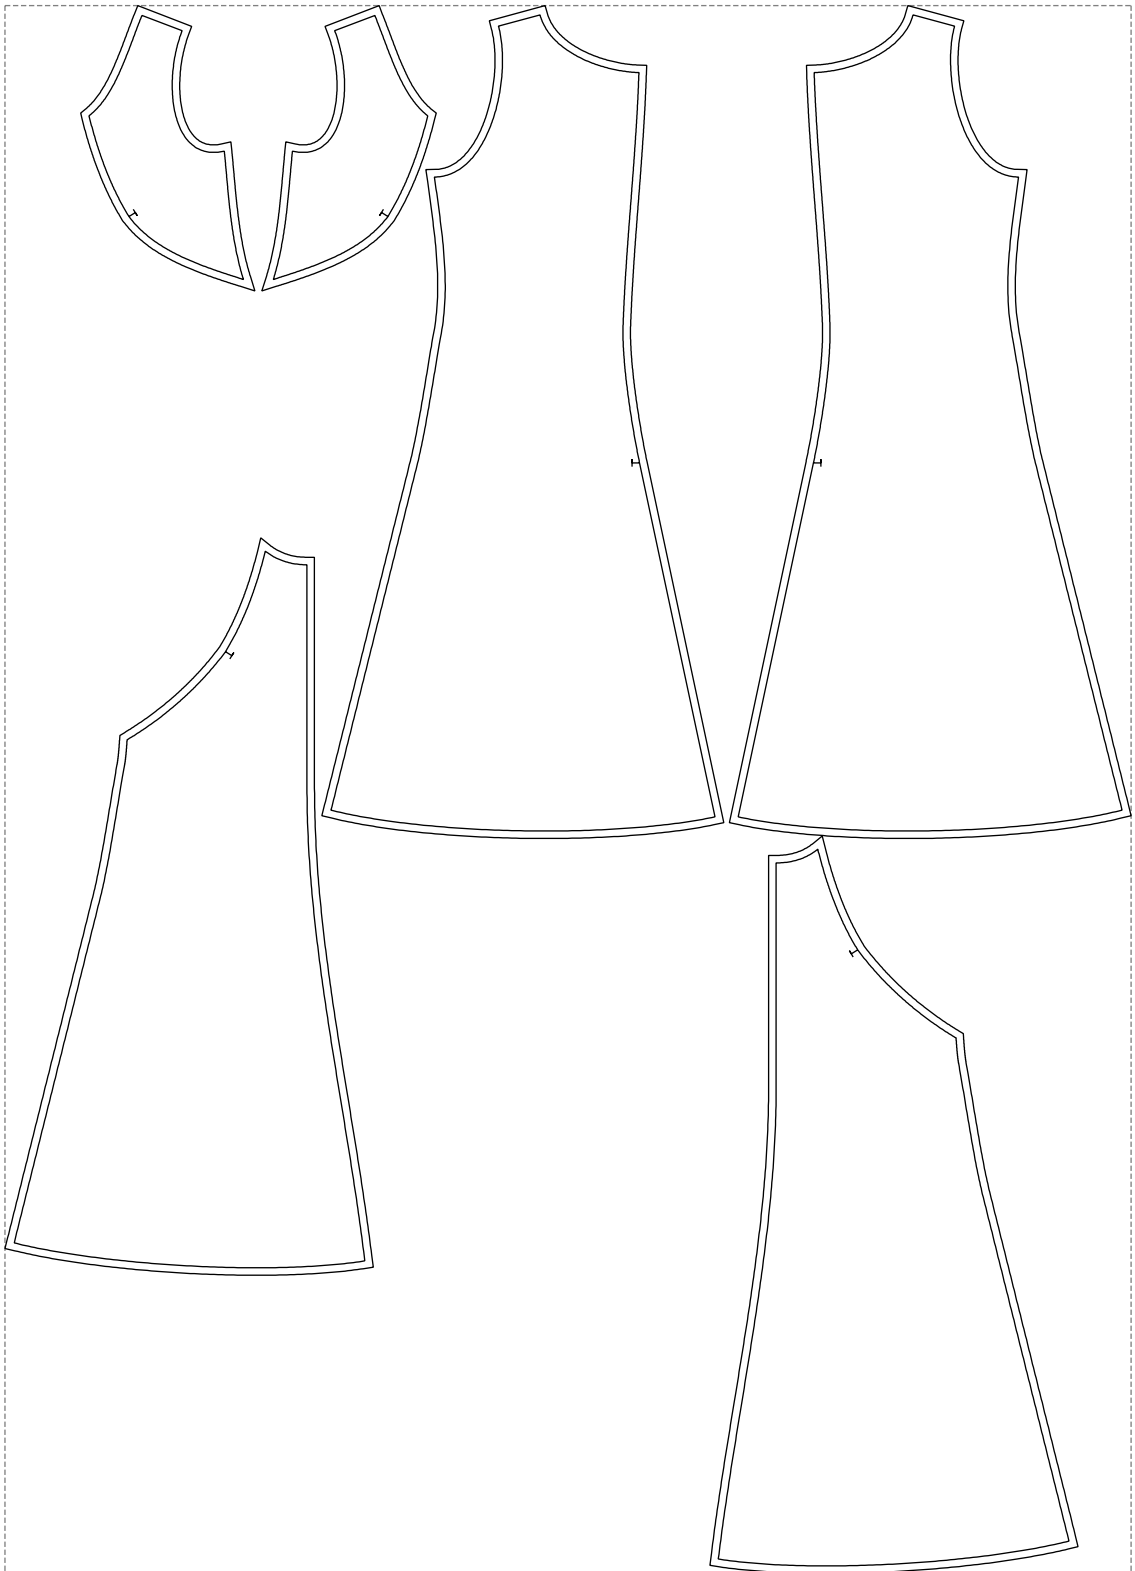

Not for print

Paper size: A4, size:1399.00 x1912.50 mm

# Example

size:1499.00 x2087.38 mm

Maneken =1 ver.0

rz\_1=170

rz\_16=96

rz\_17=82

rz\_18=76

rz\_19=104

rz\_20=101.8

---

. . . . .  
. . . . .  
. . . . .