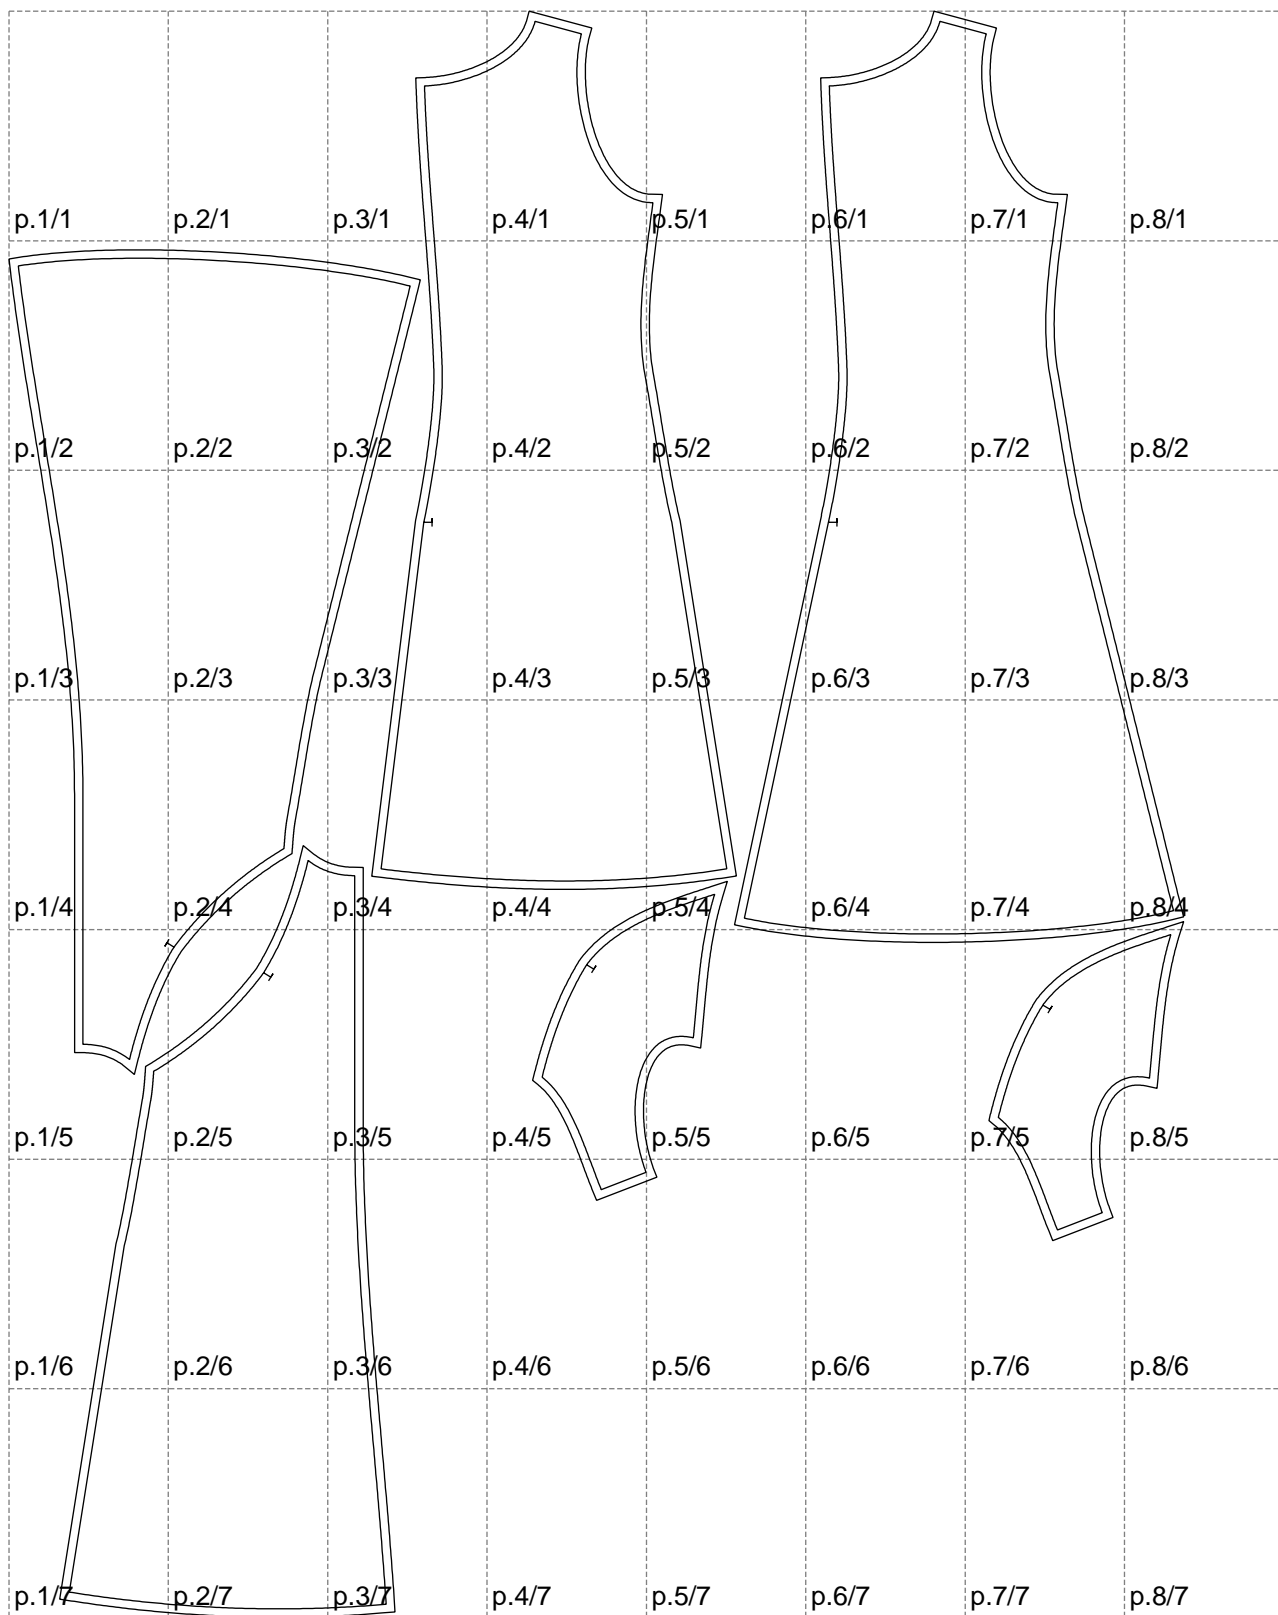

Not for print

Paper size: A4, size:1399.00 x1912.50 mm

# Example

size:1499.00 x2087.38 mm

Maneken =1 ver.0

rz\_1=170

rz\_16=96

rz\_17=82

rz\_18=76

rz\_19=104

rz\_20=101.8

---

. . . . .  
. . . . .  
. . . . .