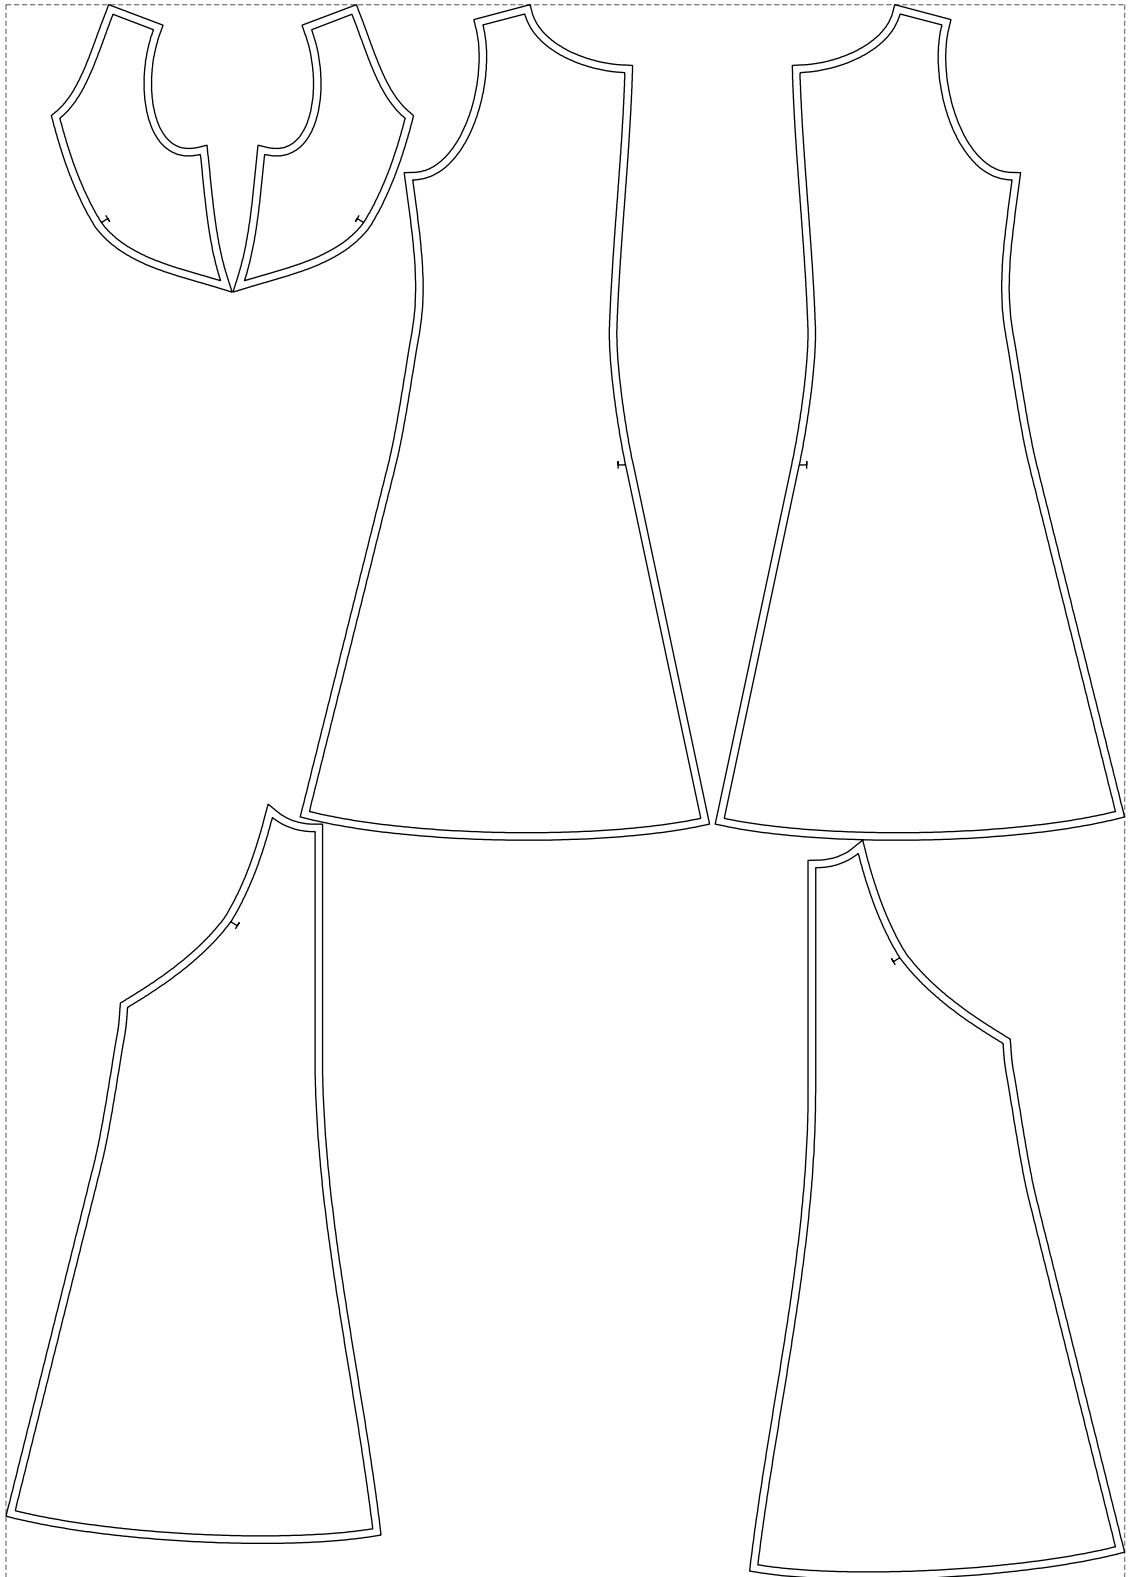

Not for print

Paper size: A4, size:1399.00 x1992.64 mm

# Example

size:1488.90 x2096.65 mm

Maneken =1 ver.0

rz\_1=170

rz\_16=100

rz\_17=85.4

rz\_18=80.2

rz\_19=108

rz\_20=105.4

---

. . . . .  
. . . . .  
. . . . .