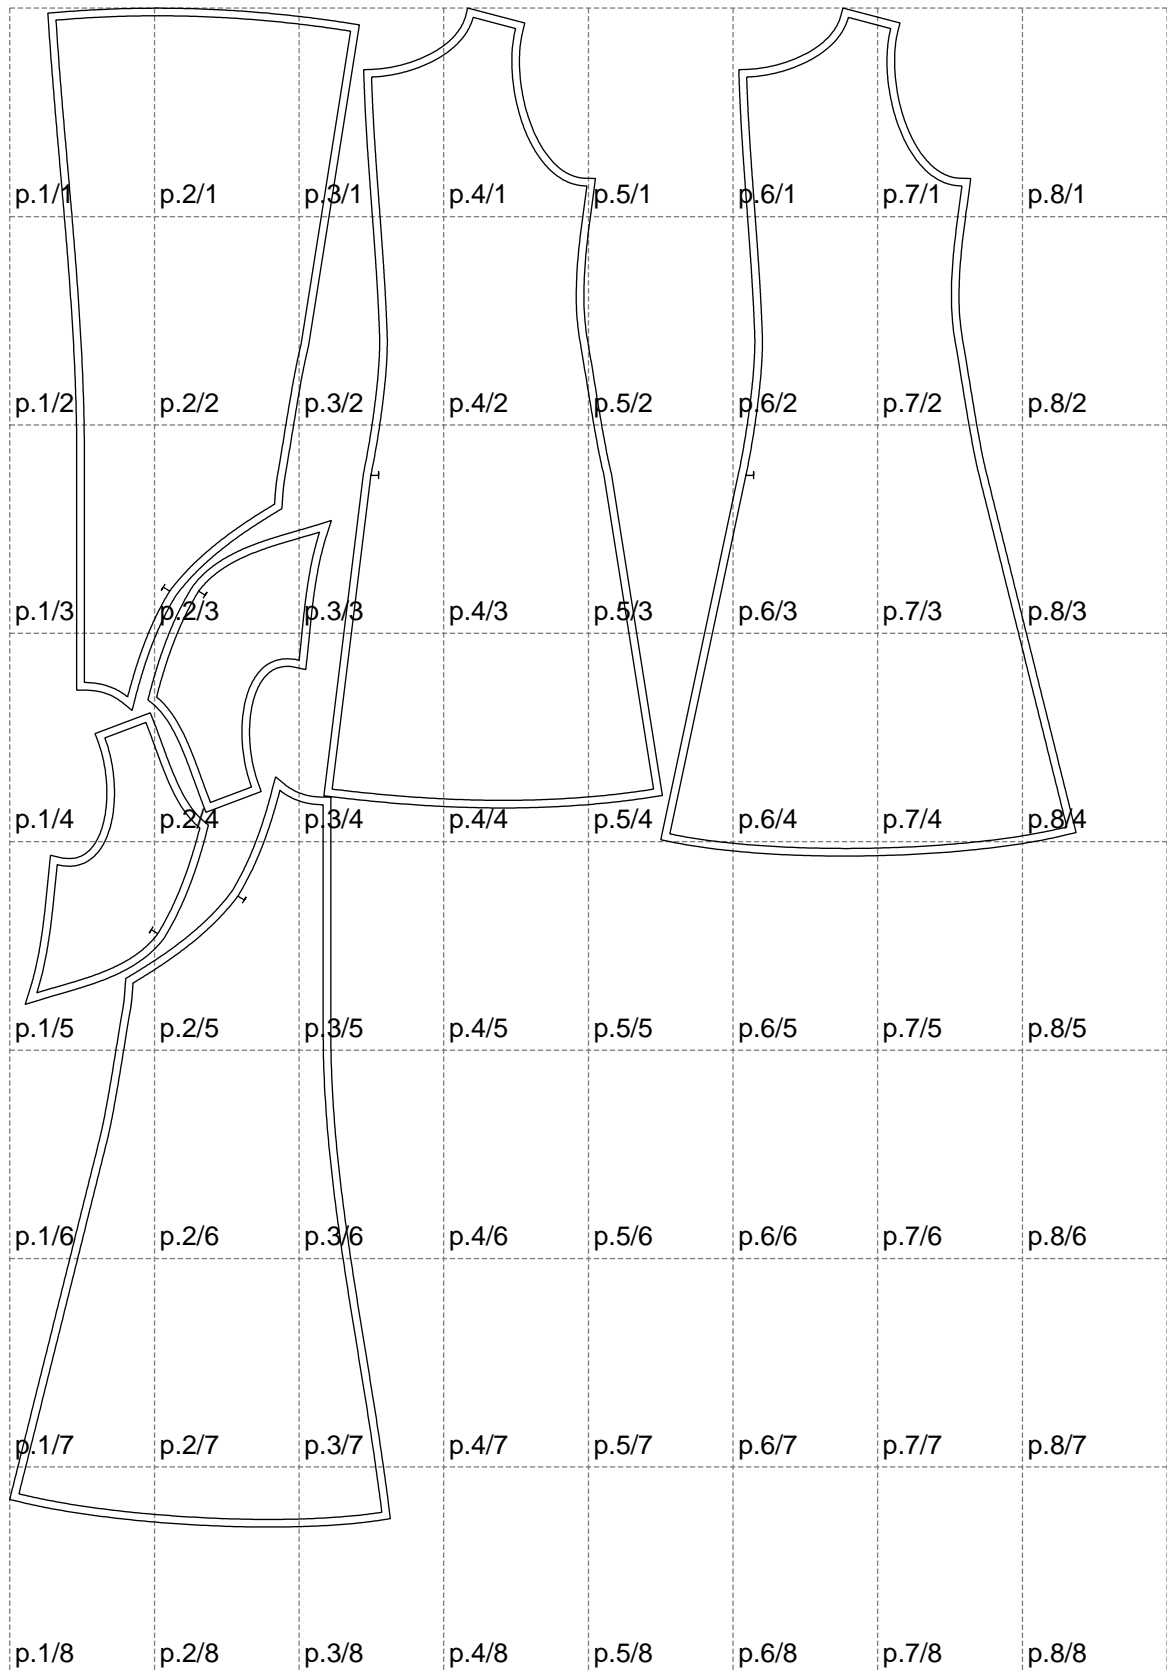

Not for print

Paper size: A4, size:1399.00 x1992.64 mm

# Example

size:1488.90 x2096.65 mm

Maneken =1 ver.0

rz\_1=170

rz\_16=100

rz\_17=85.4

rz\_18=80.2

rz\_19=108

rz\_20=105.4

---

. . . . .  
. . . . .  
. . . . .