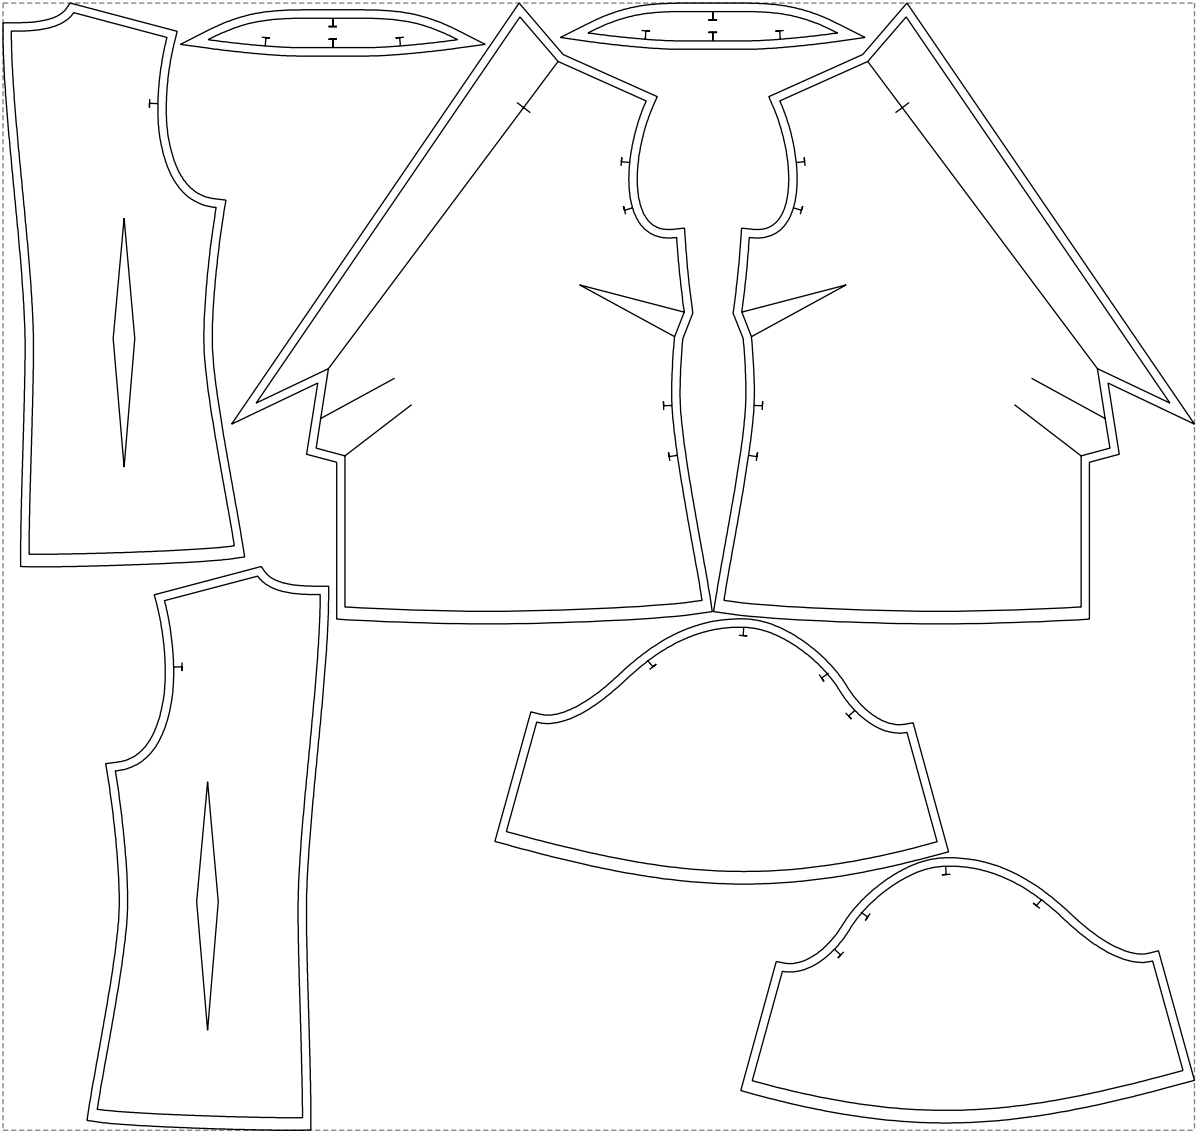

# Example

size:1418.92 x1342.68 mm

Maneken =1 ver.0

rz\_1=170

rz\_16=88

rz\_17=75.6

rz\_18=67.6

rz\_19=96