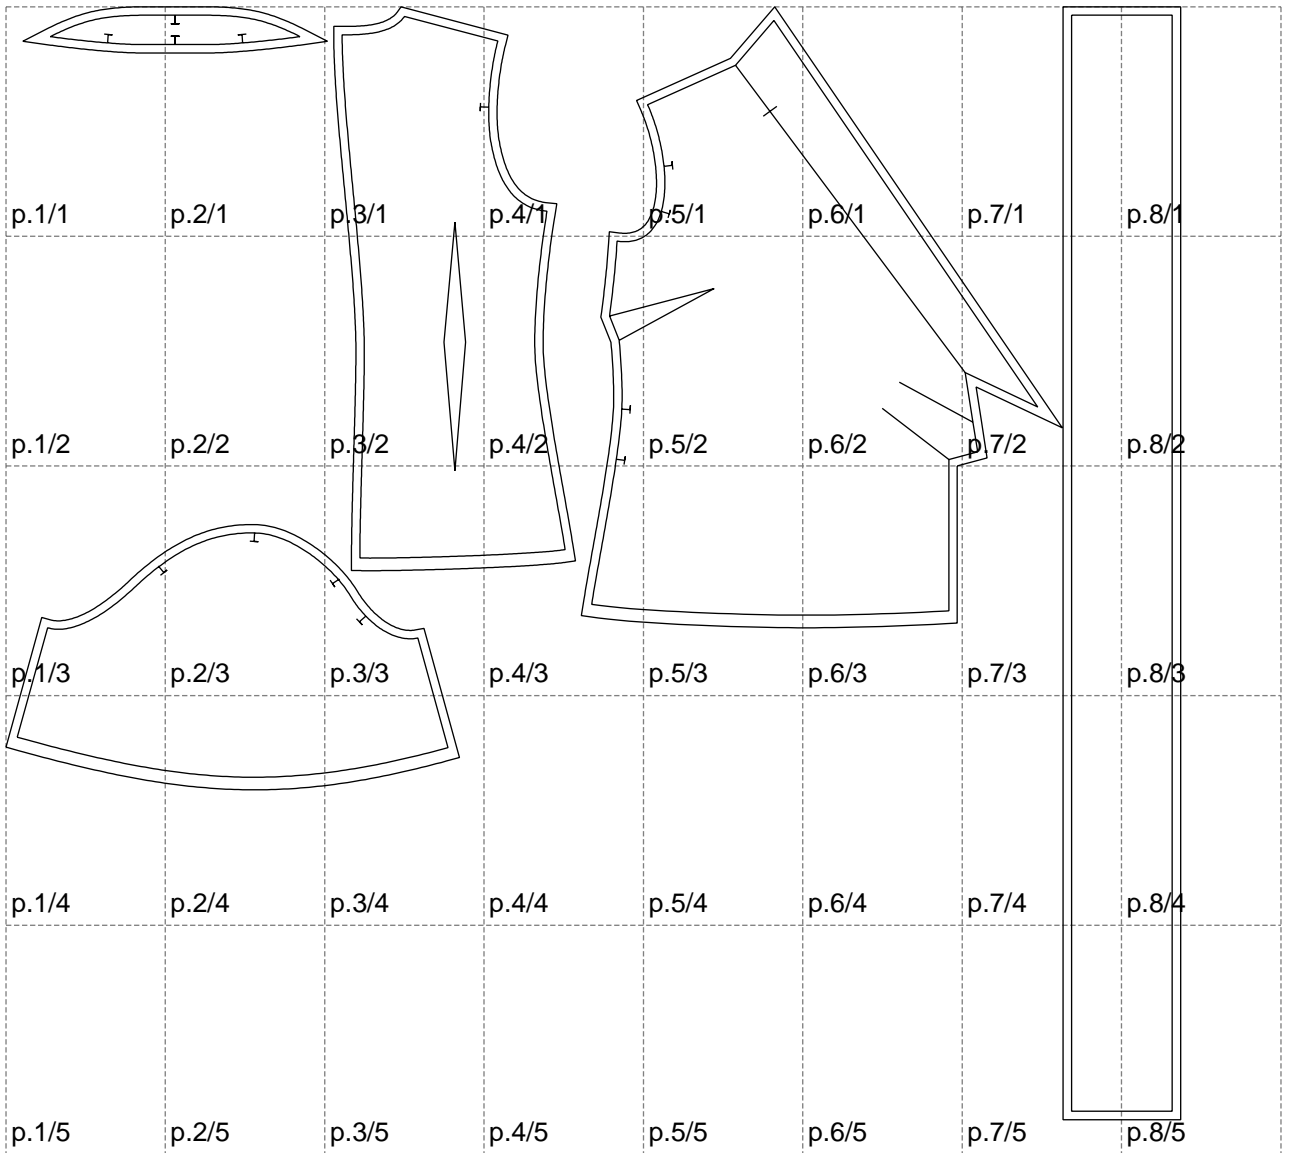

Not for print

Paper size: A4, size:1399.00 x1325.19 mm

# Example

size:1418.92 x1342.68 mm

Maneken =1 ver.0

rz\_1=170

rz\_16=88

rz\_17=75.6

rz\_18=67.6

rz\_19=96

rz\_20=94.6

---

. . . . .  
. . . . .  
. . . . .