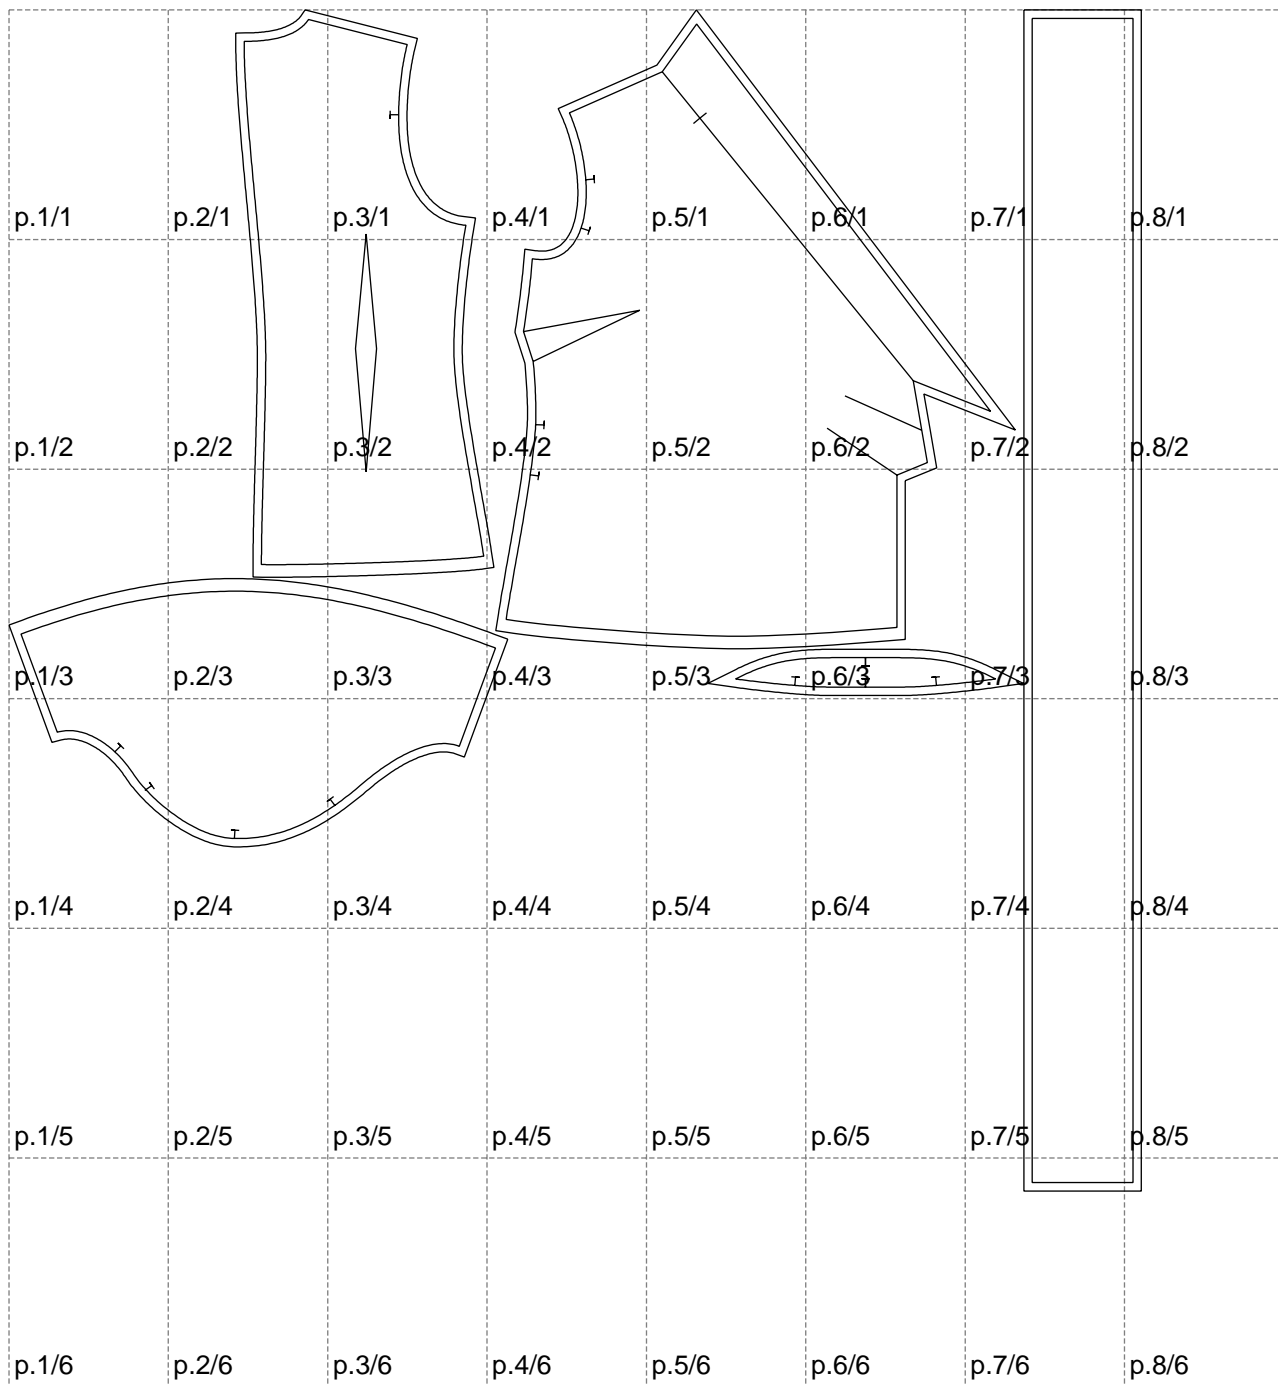

Not for print

Paper size: A4, size:1348.69 x1406.35 mm

# Example

size:1499.00 x1461.51 mm

Maneken =1 ver.0

rz\_1=170

rz\_16=96

rz\_17=82

rz\_18=76

rz\_19=104

rz\_20=101.8

---

. . . . .  
. . . . .  
. . . . .