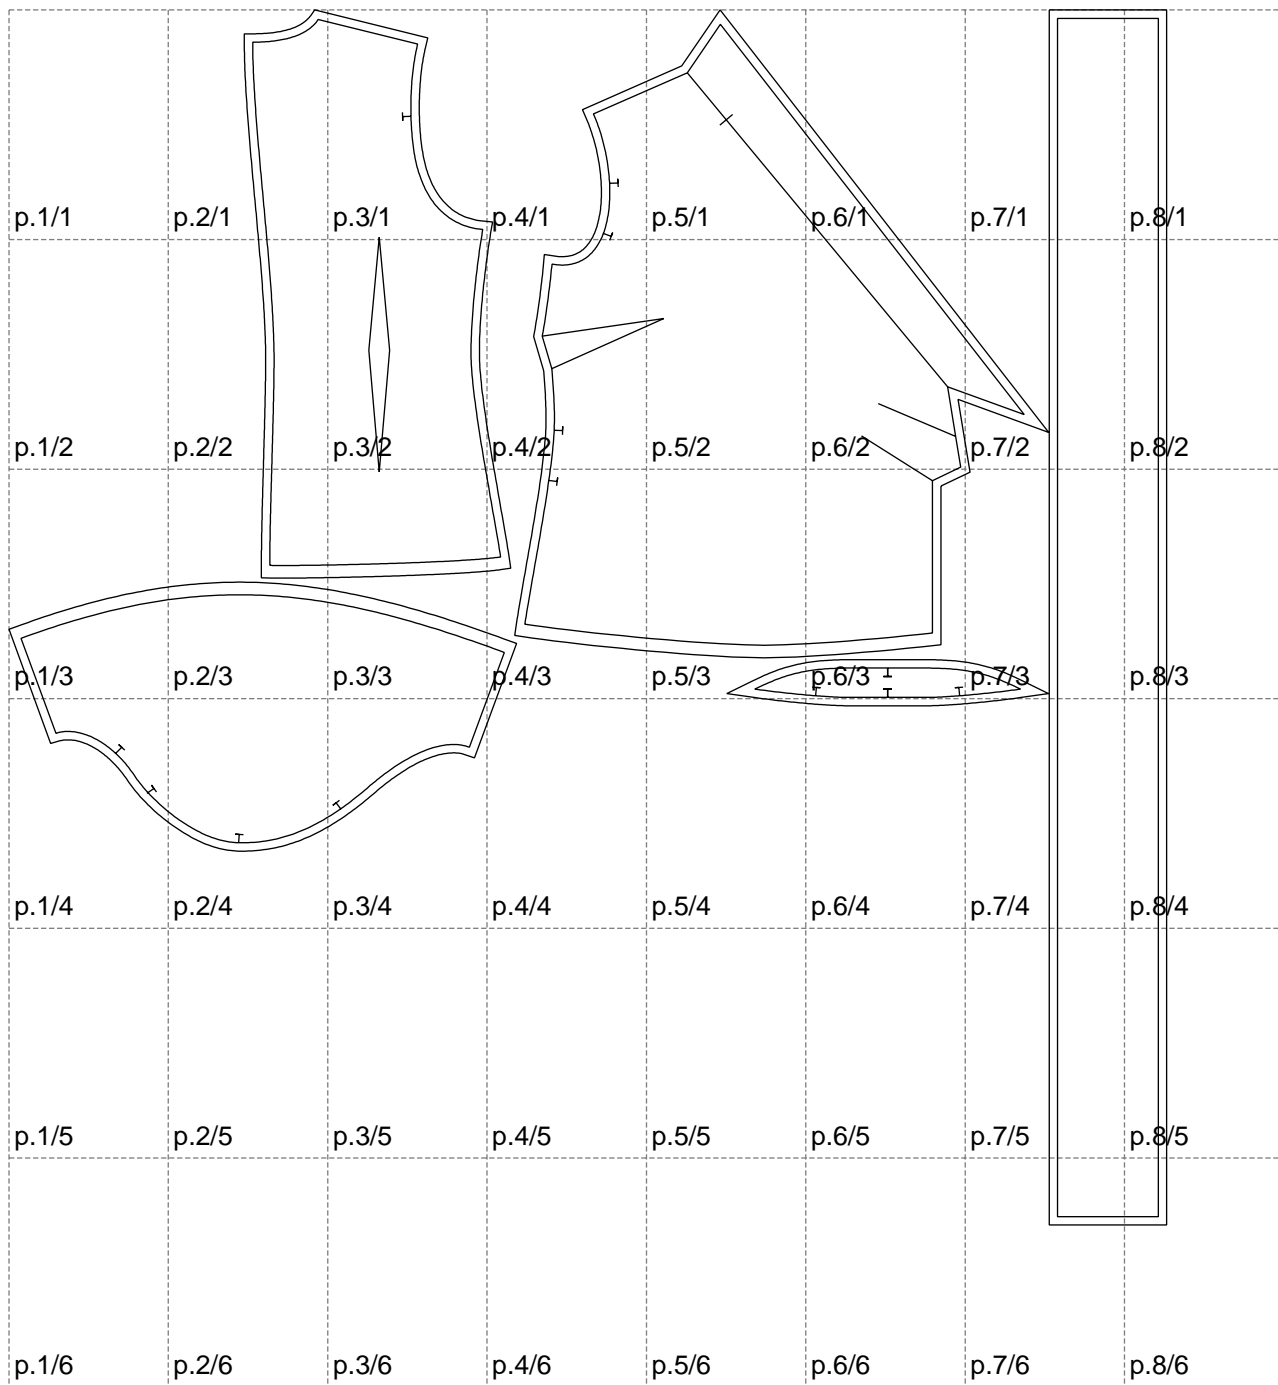

Not for print

Paper size: A4, size:1378.89 x1446.93 mm

# Example

size:1499.00 x1578.00 mm

Maneken =1 ver.0

rz\_1=170

rz\_16=100

rz\_17=85.4

rz\_18=80.2

rz\_19=108

rz\_20=105.4

---

. . . . .  
. . . . .  
. . . . .