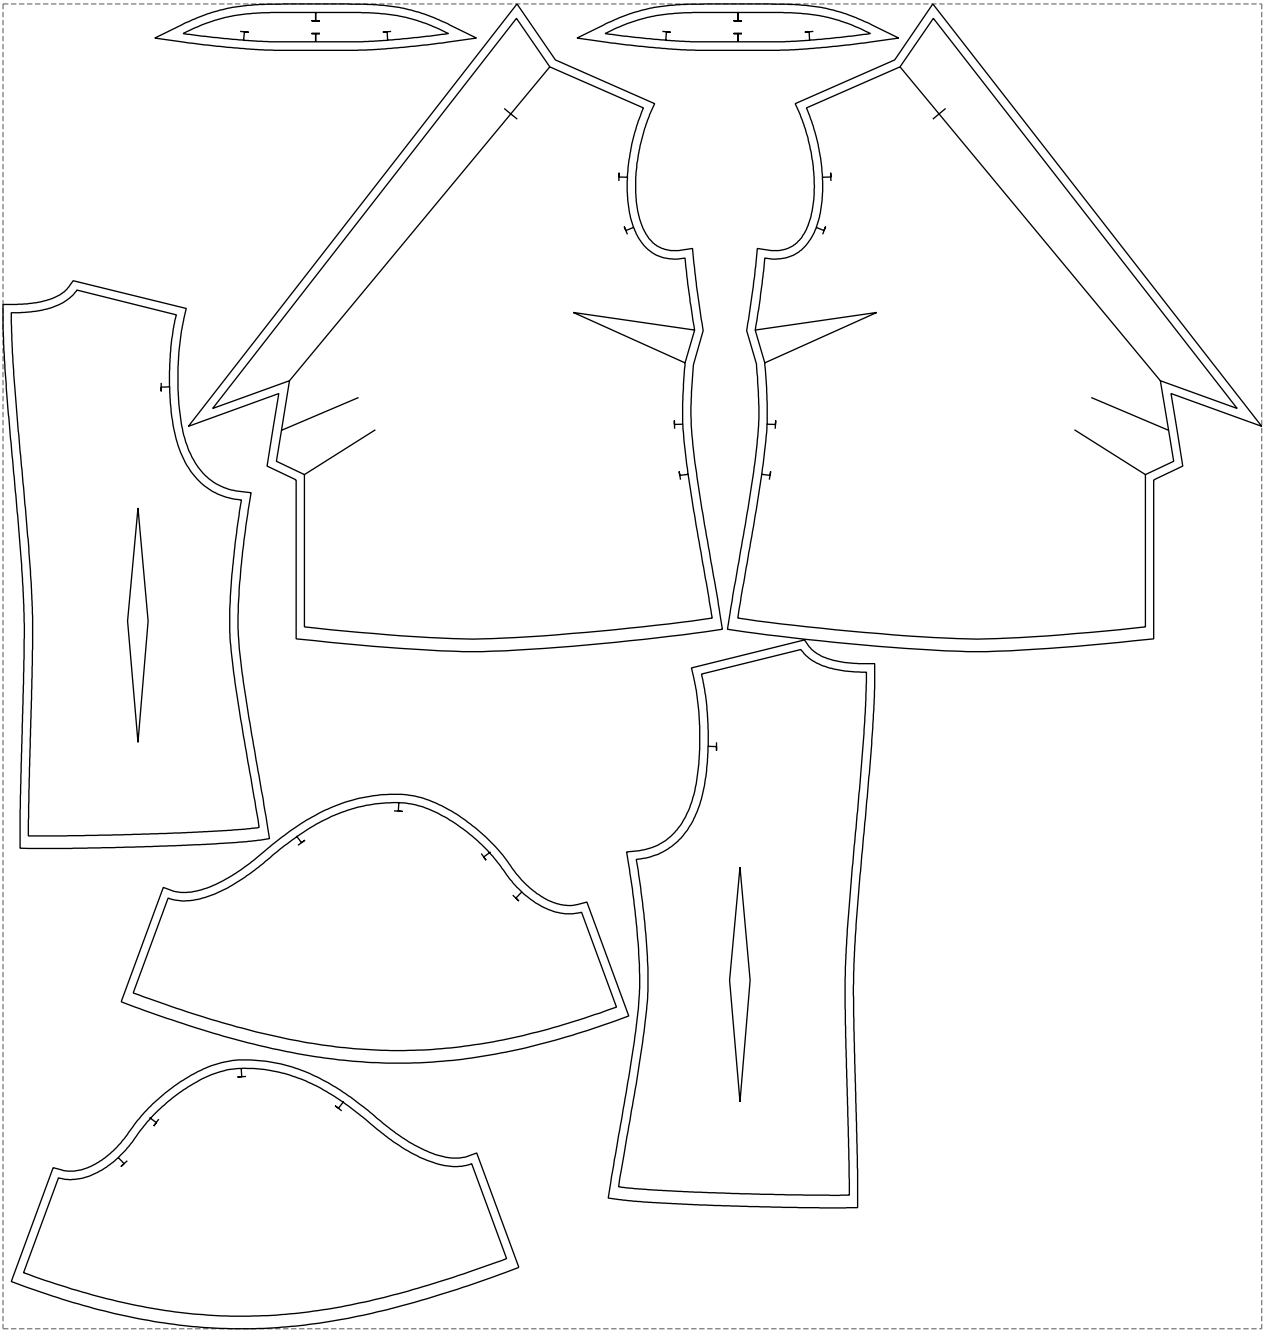

# Example

size:1499.00 x1578.00 mm

Maneken =1 ver.0

rz\_1=170

rz\_16=100

rz\_17=85.4

rz\_18=80.2

rz\_19=108