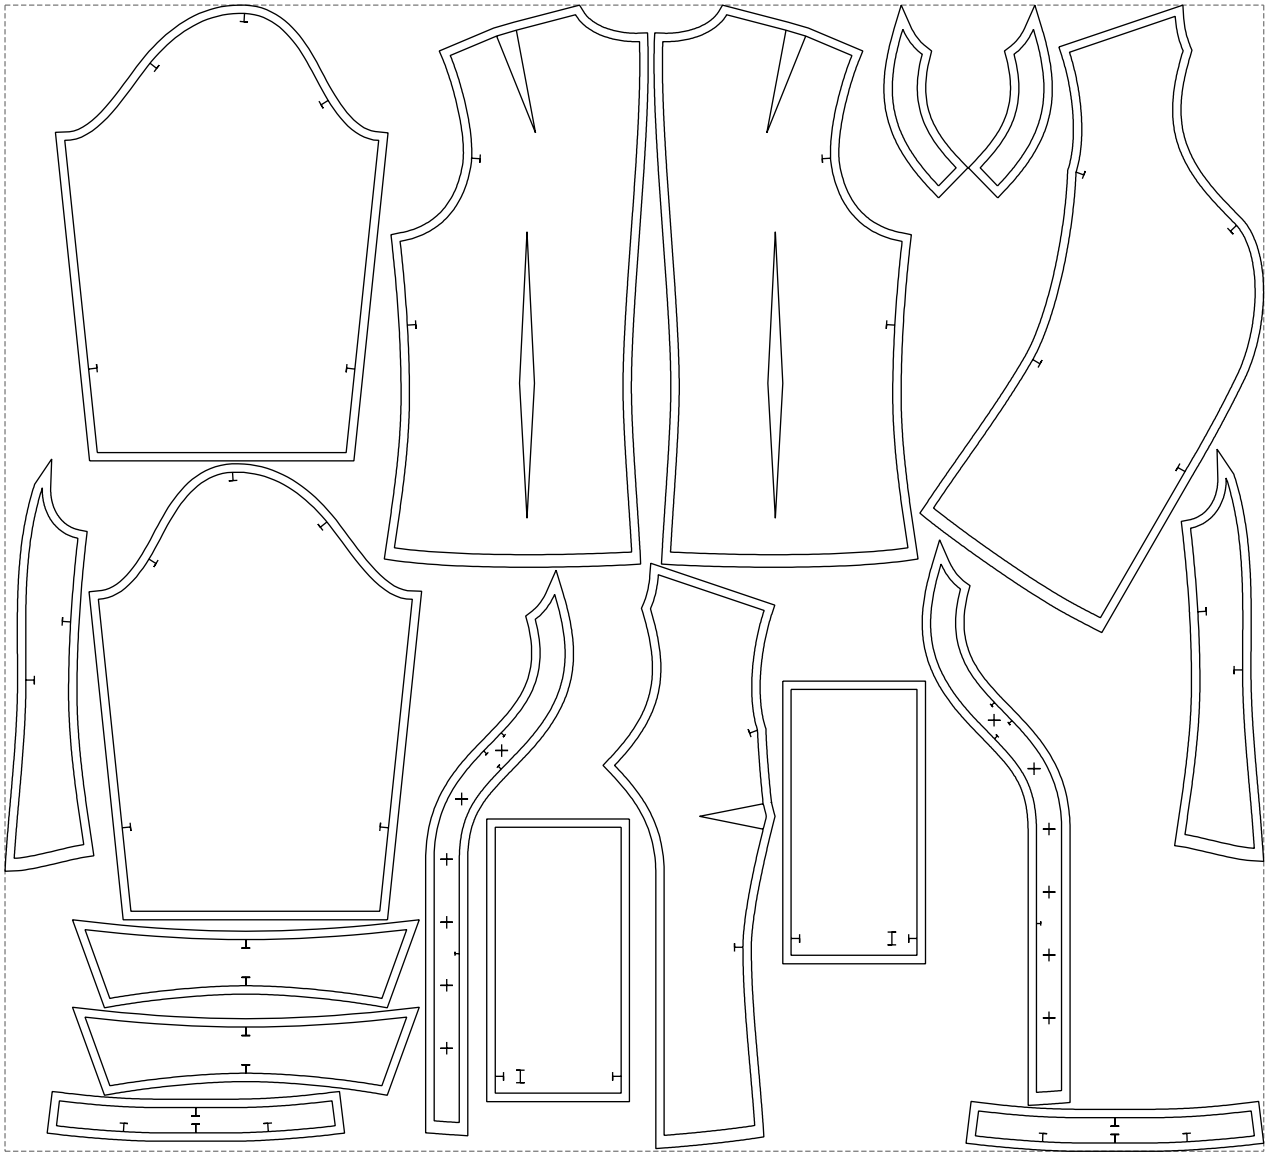

# Example

size:1499.00 x1365.40 mm

Maneken =1 ver.0

rz\_1=170

rz\_16=100

rz\_17=85.4

rz\_18=80.2

rz\_19=108