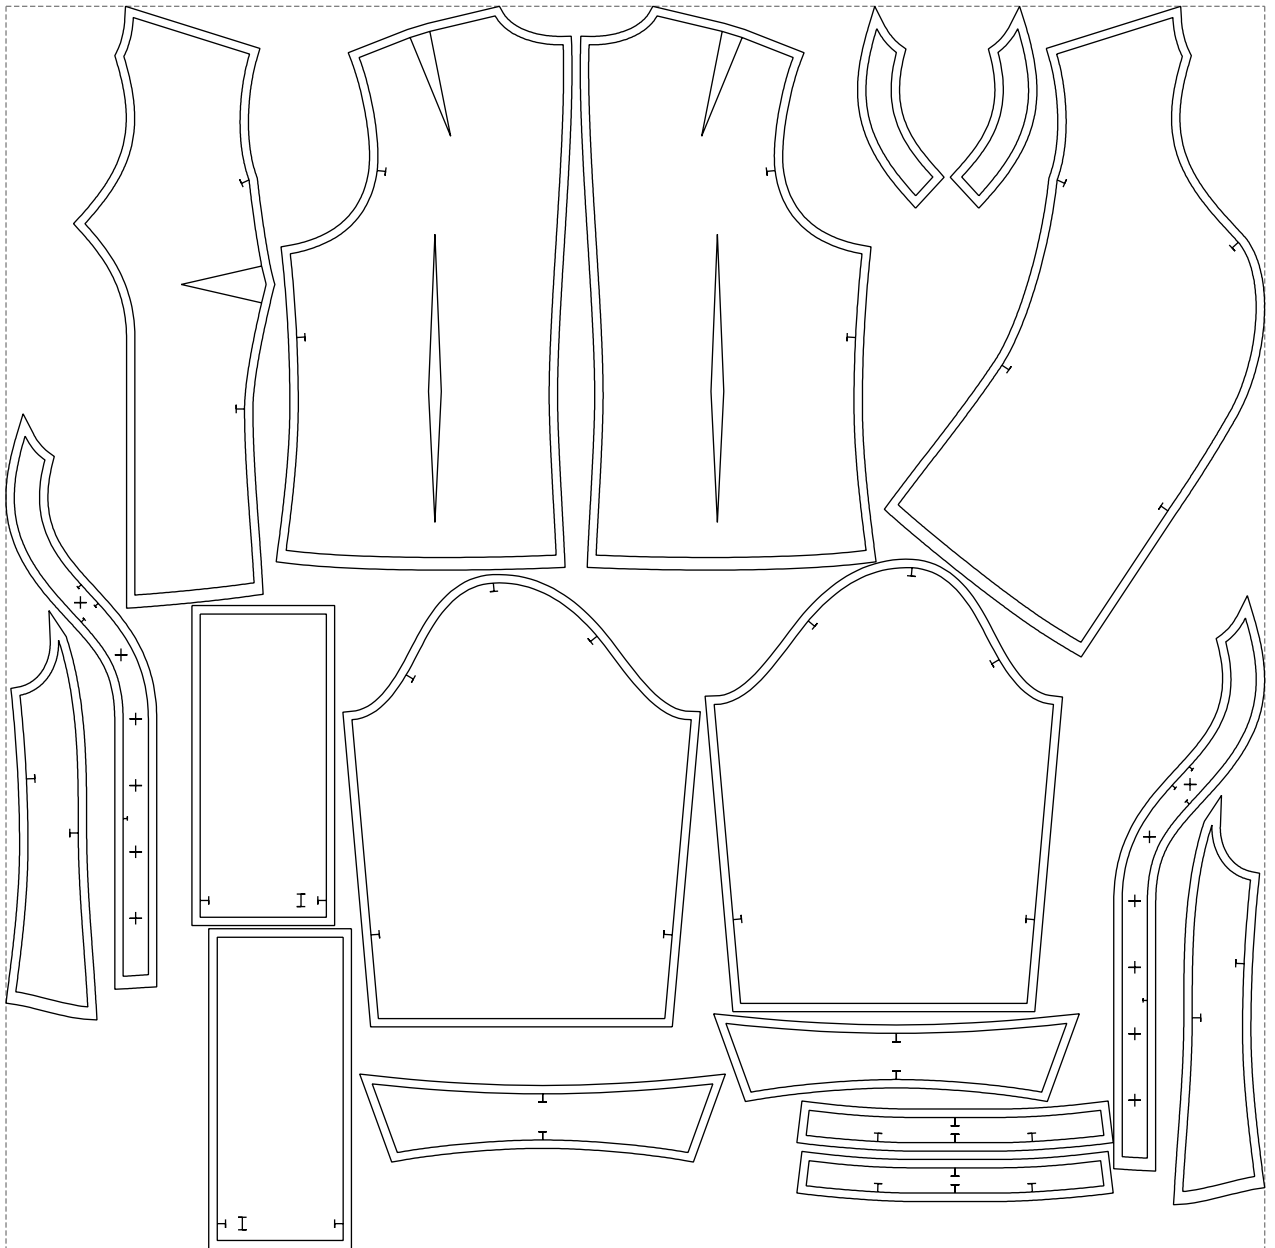

Not for print

Paper size: A4, size:1399.00 x1302.23 mm

# Example

size:1499.00 x1480.13 mm

Maneken =1 ver.0

rz\_1=170

rz\_16=116

rz\_17=100

rz\_18=98.8

rz\_19=124