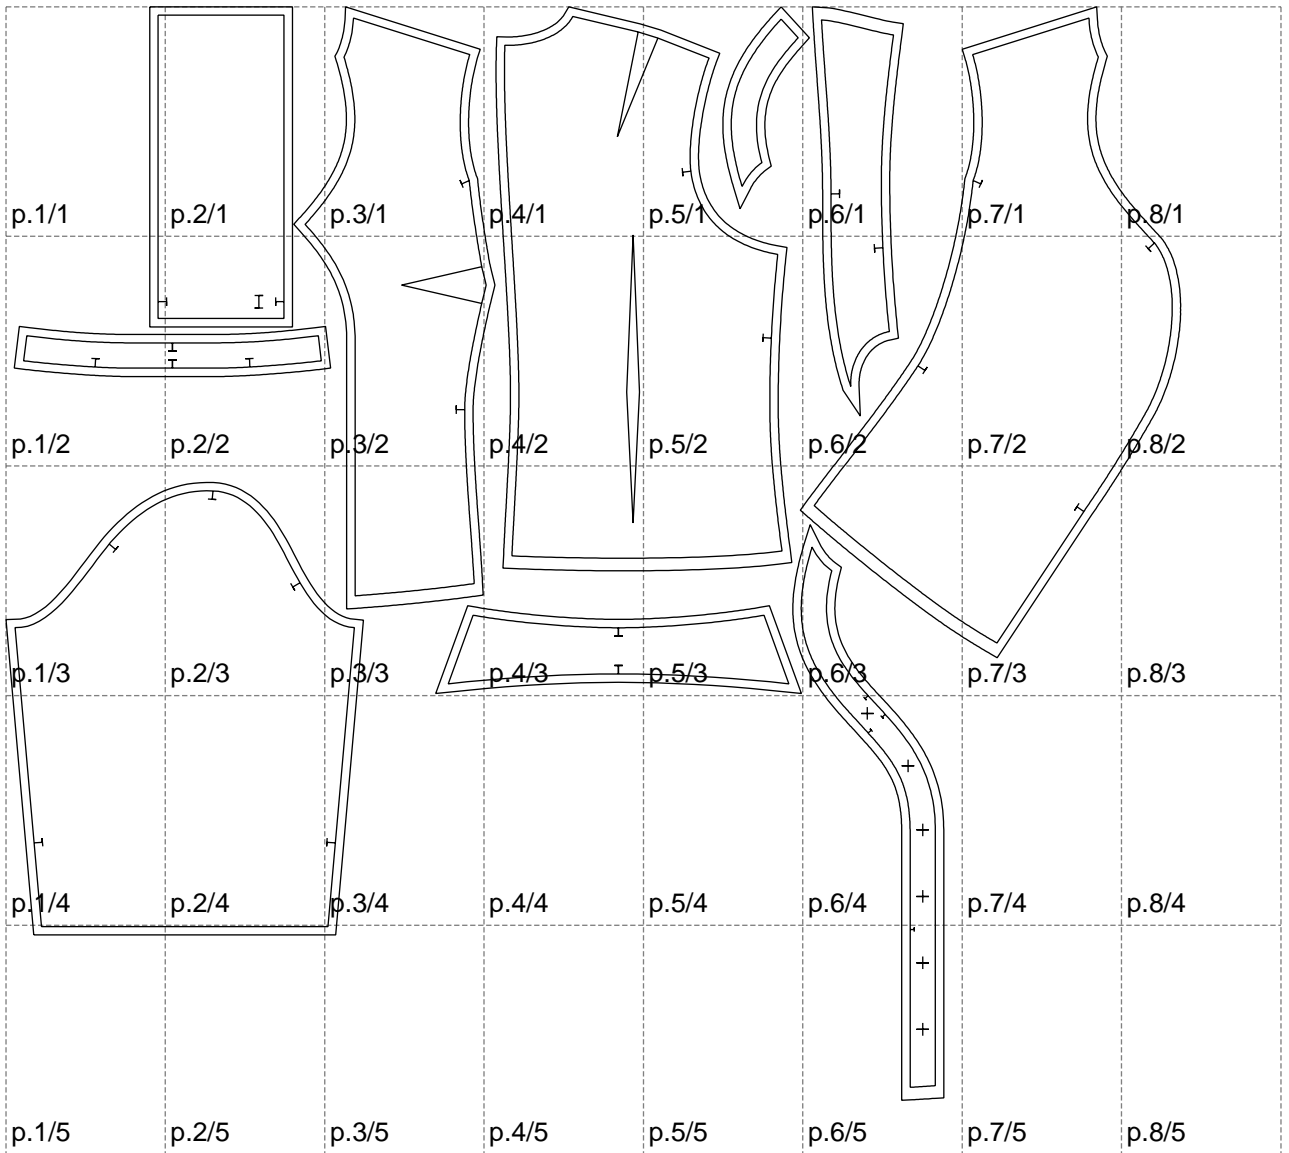

Not for print

Paper size: A4, size:1399.00 x1302.23 mm

# Example

size:1499.00 x1480.13 mm

Maneken =1 ver.0

rz\_1=170

rz\_16=116

rz\_17=100

rz\_18=98.8

rz\_19=124

rz\_20=121

---

. . . . .  
. . . . .  
. . . . .