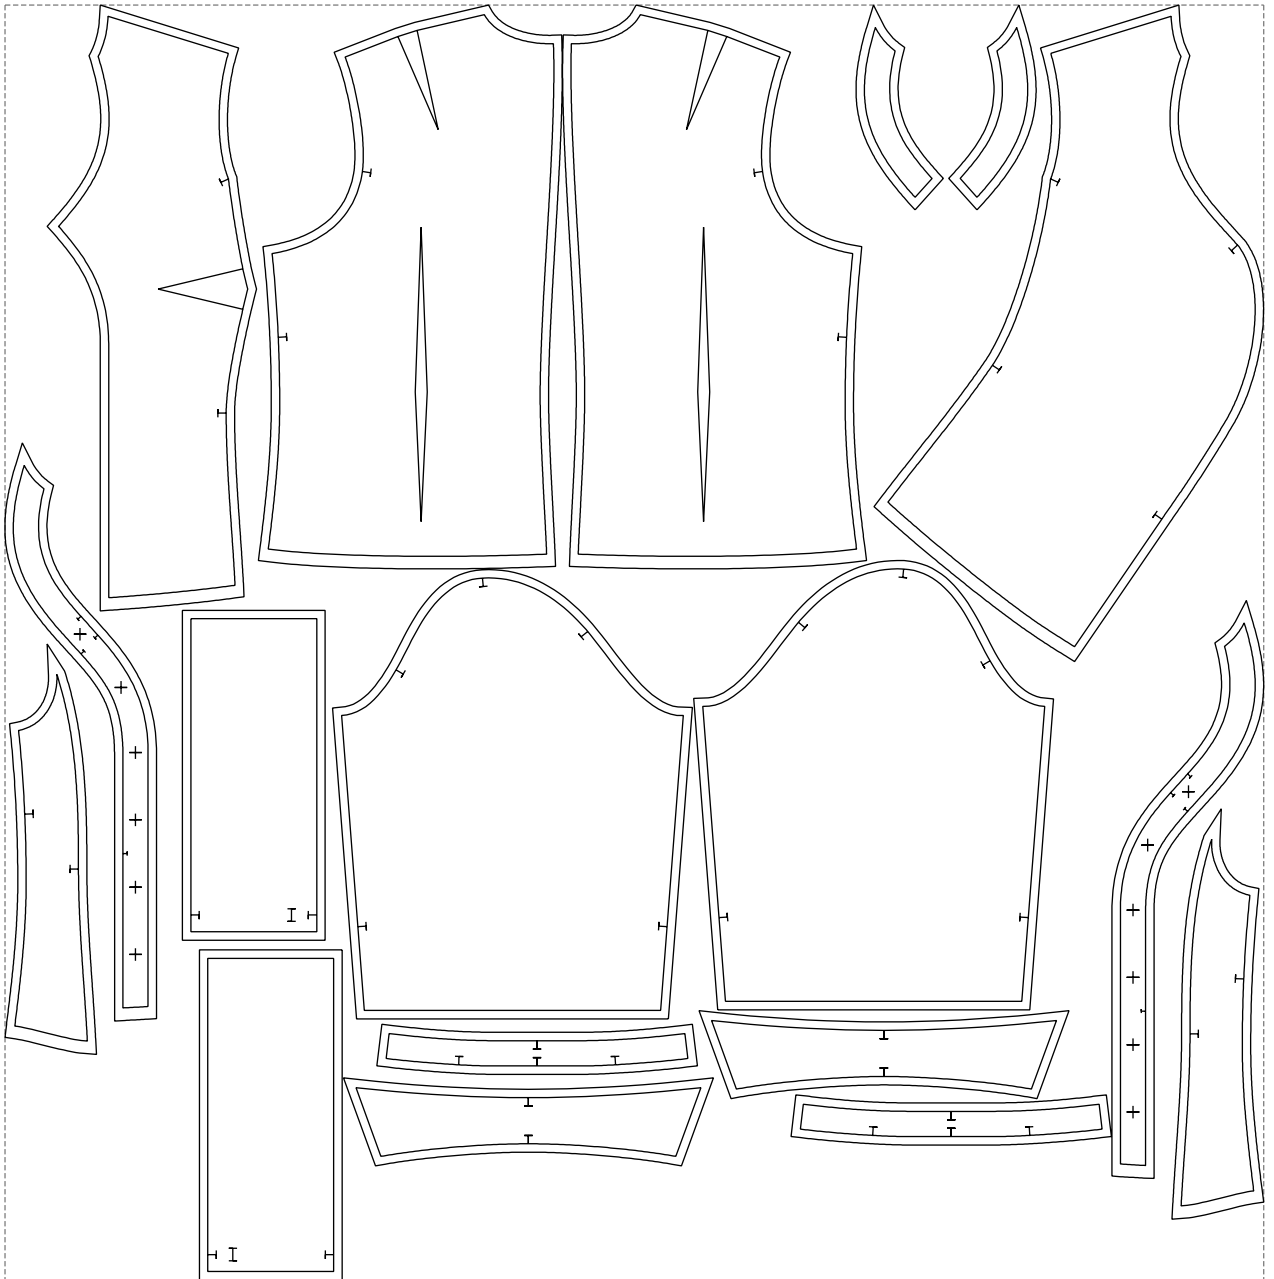

# Example

size:1499.00 x1518.48 mm

Maneken =1 ver.0

rz\_1=170

rz\_16=120

rz\_17=104

rz\_18=103.6

rz\_19=128