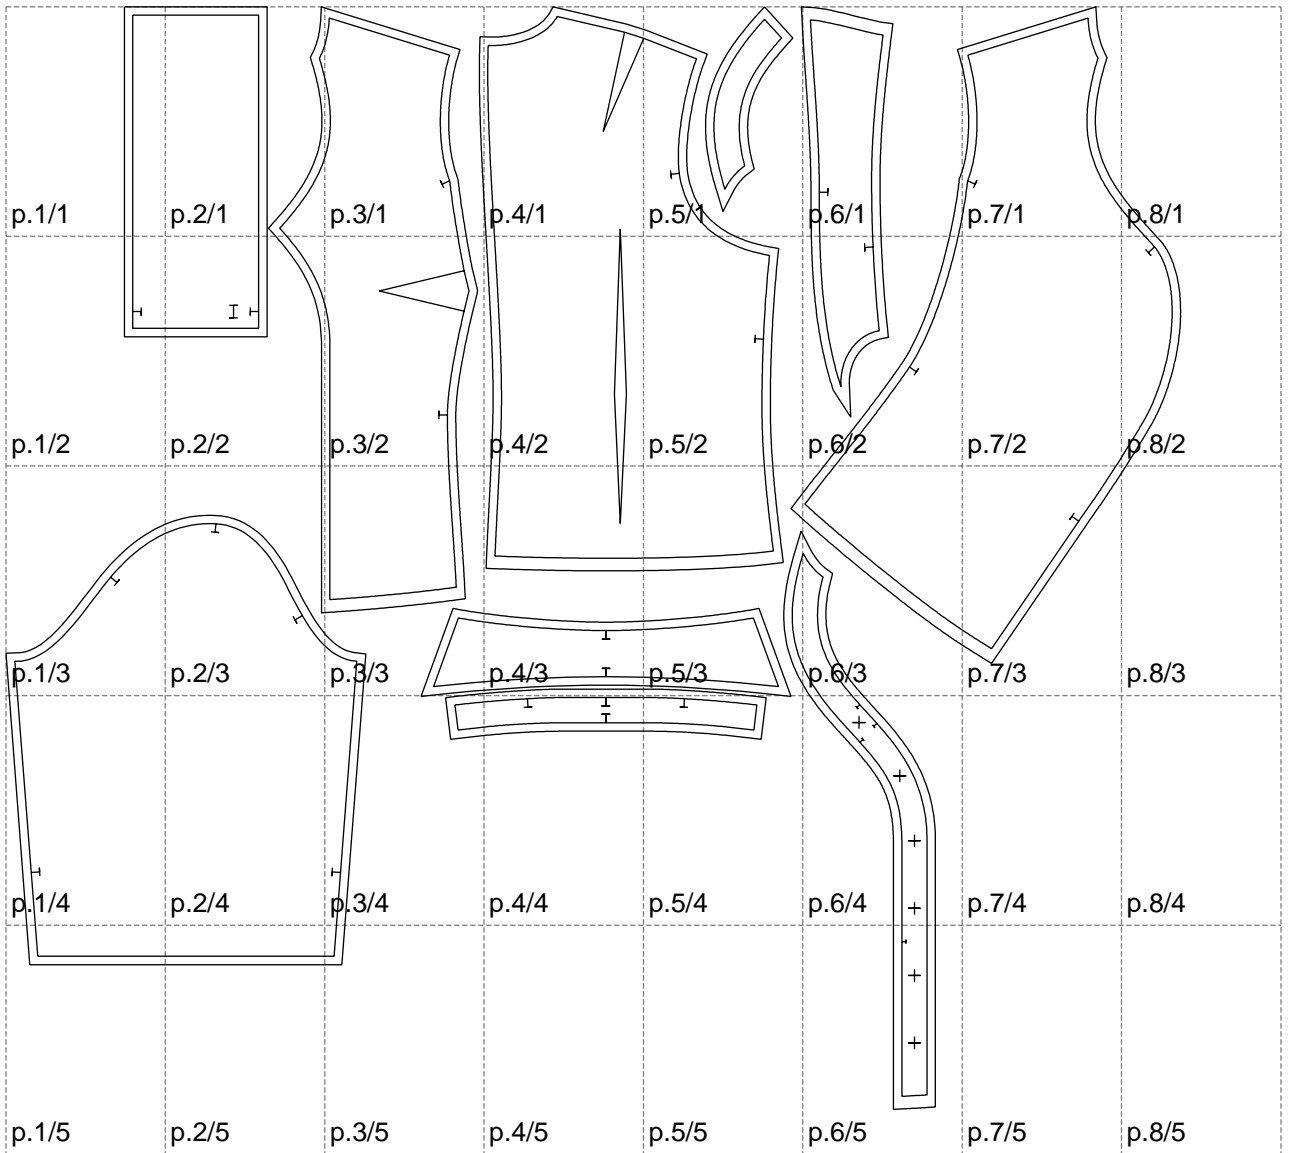

Not for print

Paper size: A4, size:1399.00 x1312.97 mm

# Example

size:1499.00 x1518.48 mm

Maneken =1 ver.0

rz\_1=170

rz\_16=120

rz\_17=104

rz\_18=103.6

rz\_19=128

rz\_20=125.1

---

. . . . .  
. . . . .  
. . . . .