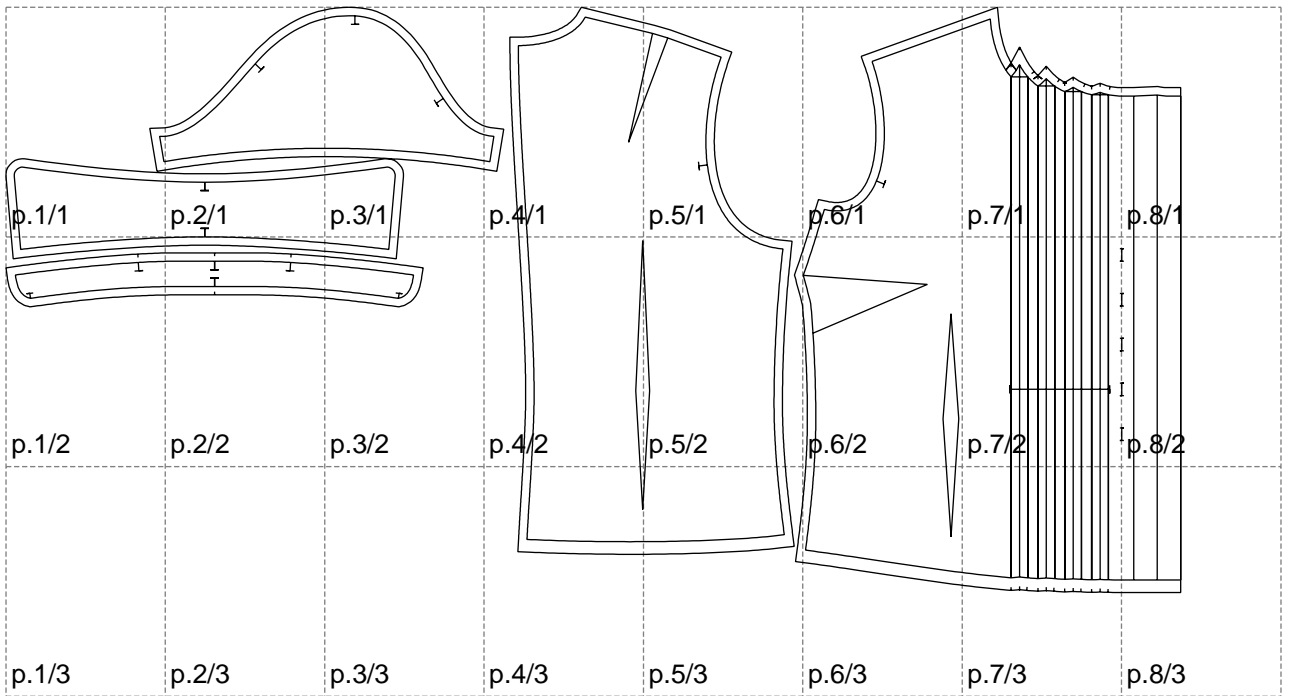

Not for print

Paper size: A4, size:1399.00 x696.88 mm

# Example

size:1499.00 x1300.11 mm

Maneken =1 ver.0

rz\_1=170

rz\_16=112

rz\_17=96.2

rz\_18=94

rz\_19=120

rz\_20=117

---

. . . . .  
. . . . .  
. . . . .