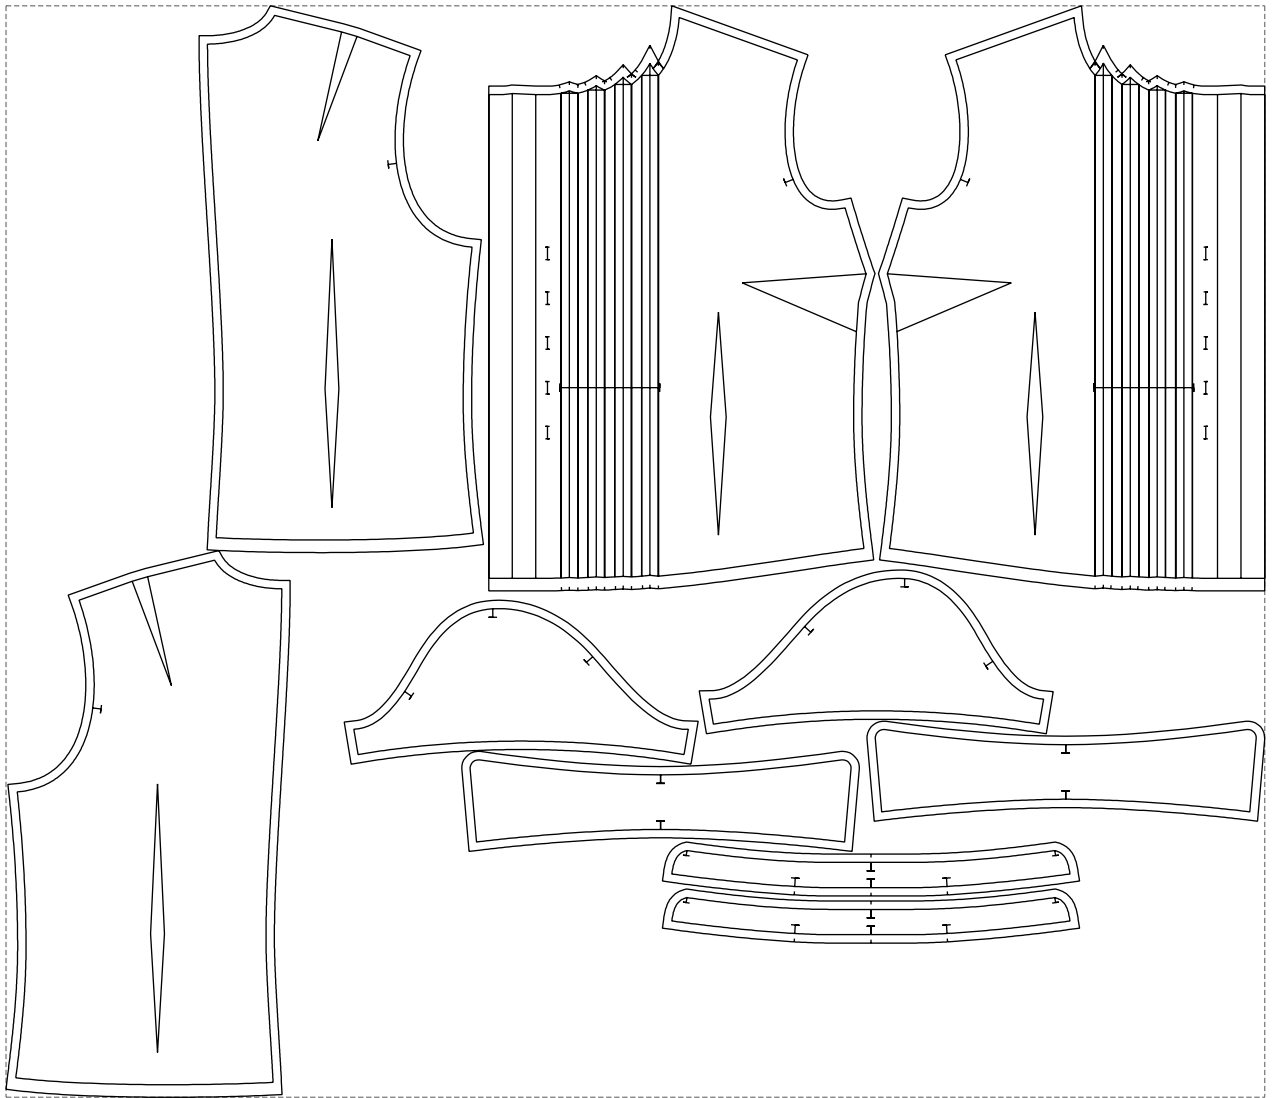

# Example

size:1499.00 x1300.11 mm

Maneken =1 ver.0

rz\_1=170

rz\_16=112

rz\_17=96.2

rz\_18=94

rz\_19=120