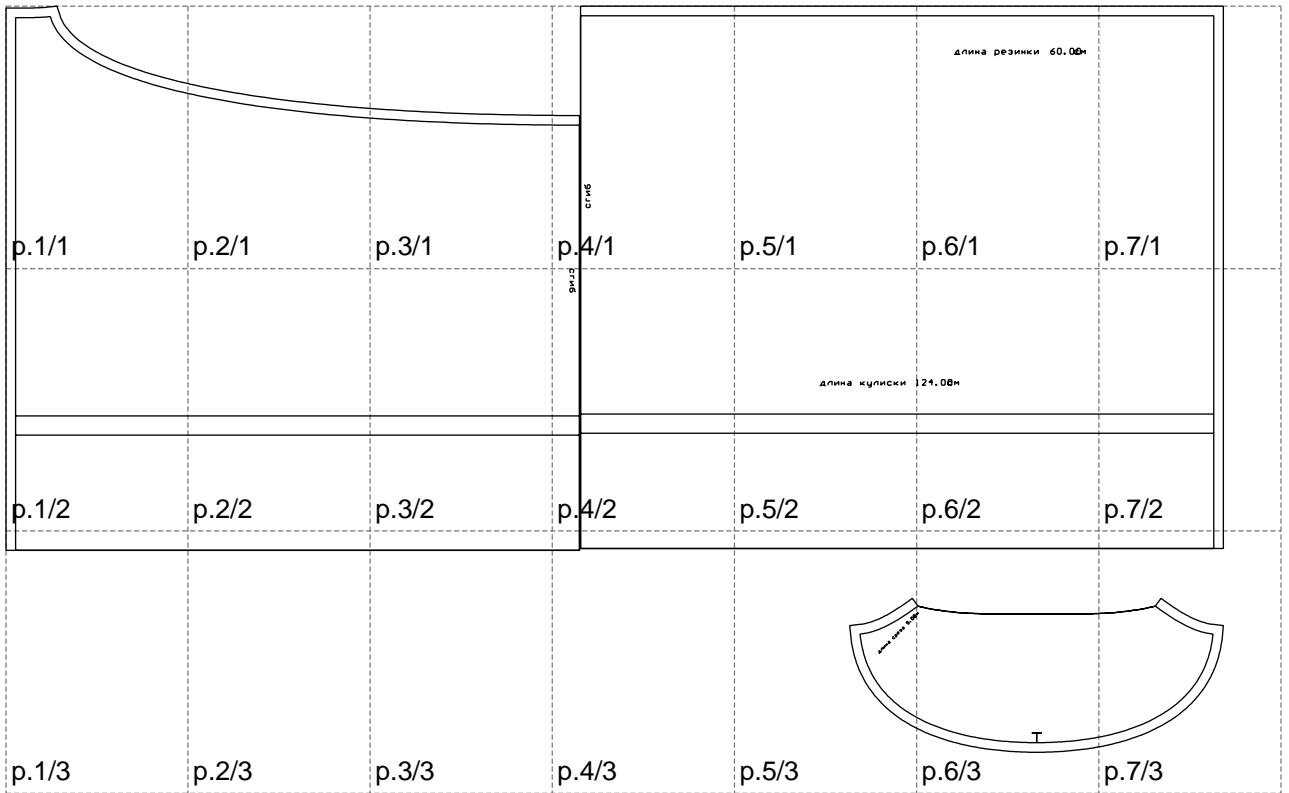

Not for print

Paper size: A4, size:1268.78 x777.37 mm

# Example

size:1268.65 x777.37 mm

Maneken =1 ver.0

rz\_1=170

rz\_16=88

rz\_17=75.6

rz\_18=67.6

rz\_19=96

rz\_20=94.6

---

. . . . .  
. . . . .  
. . . . .