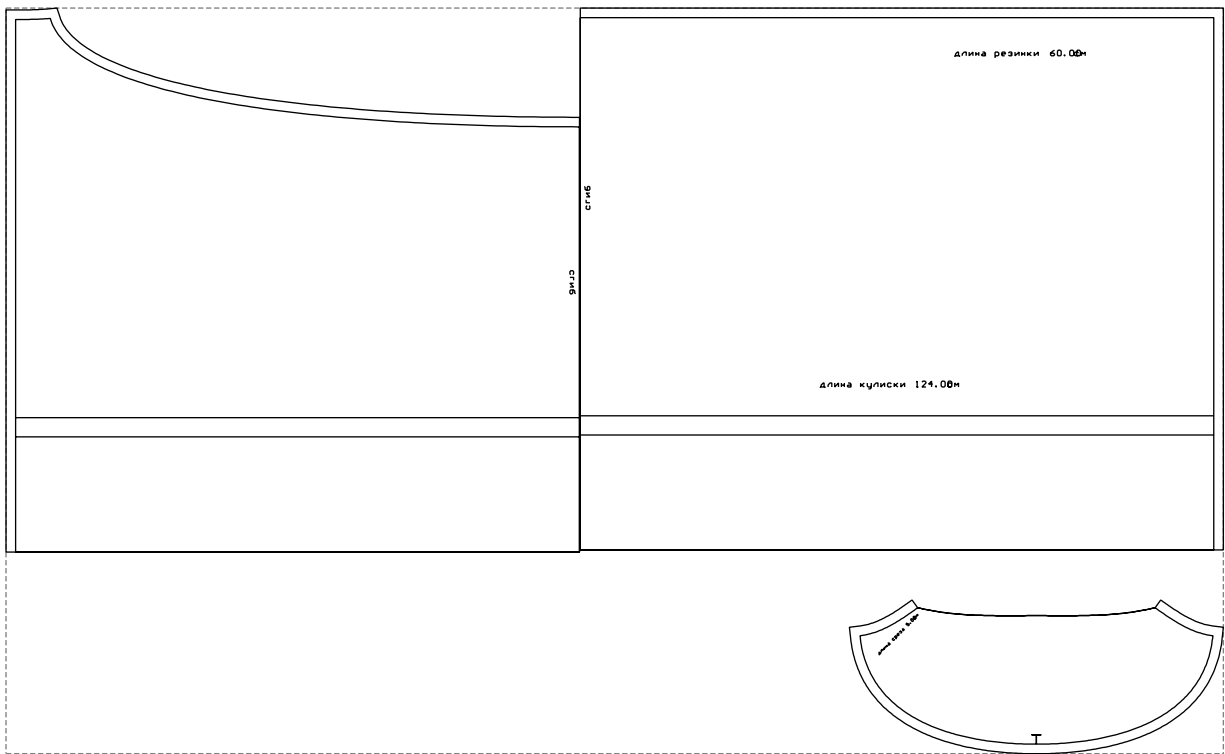

Not for print

Paper size: A4, size:1268.78 x777.37 mm

# Example

size:1268.65 x777.37 mm

Maneken =1 ver.0

rz\_1=170

rz\_16=88

rz\_17=75.6

rz\_18=67.6

rz\_19=96

rz\_20=94.6

---

. . . . .  
. . . . .  
. . . . .