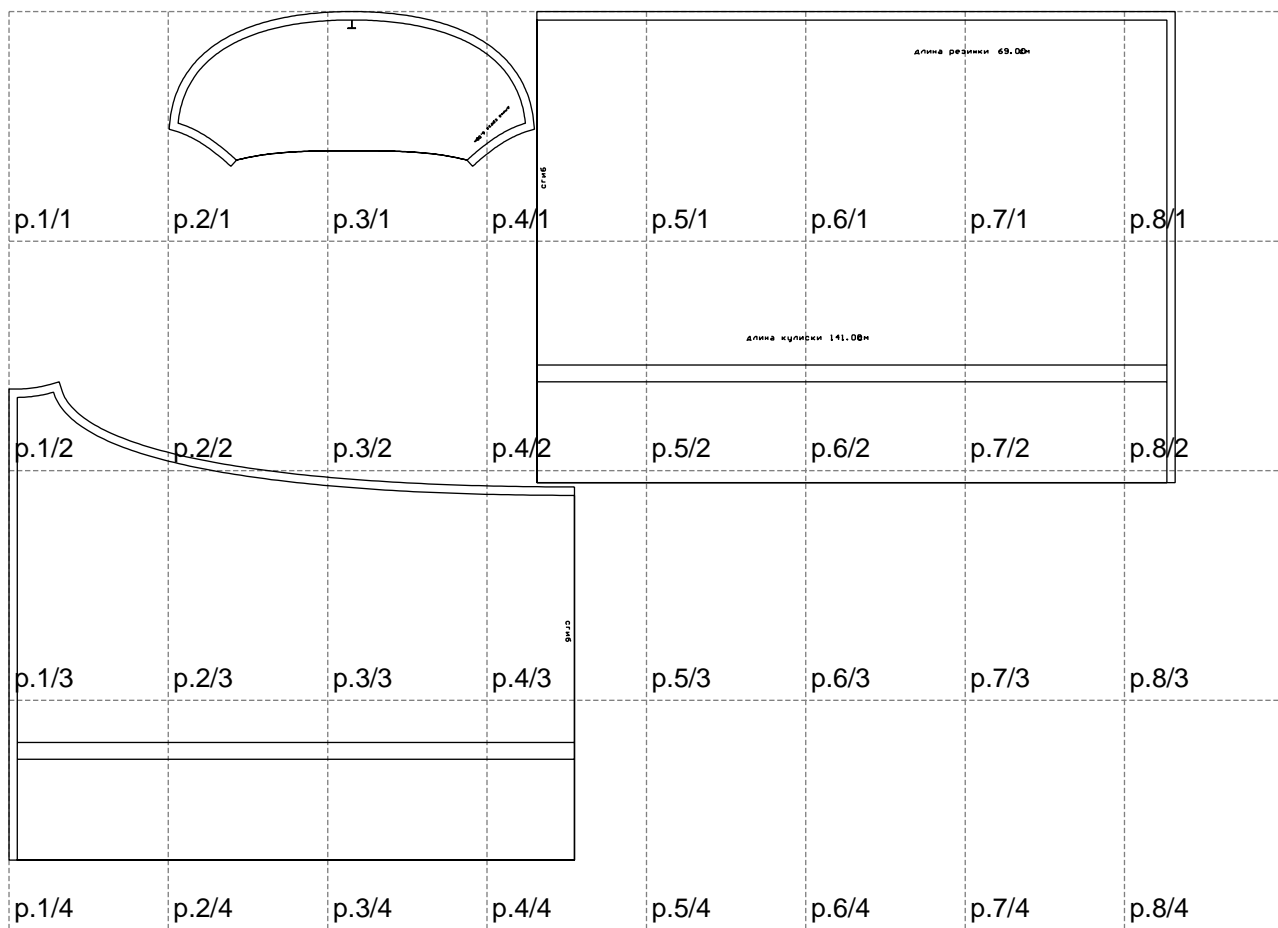

Not for print

Paper size: A4, size:1388.92 x1010.48 mm

# Example

size: 1438.60 x 804.06 mm

Maneken =1 ver.0

rz\_1=170

rz\_16=100

rz\_17=85.4

rz\_18=80.2

rz\_19=108

rz\_20=105.4

---

. . . . .  
. . . . .  
. . . . .