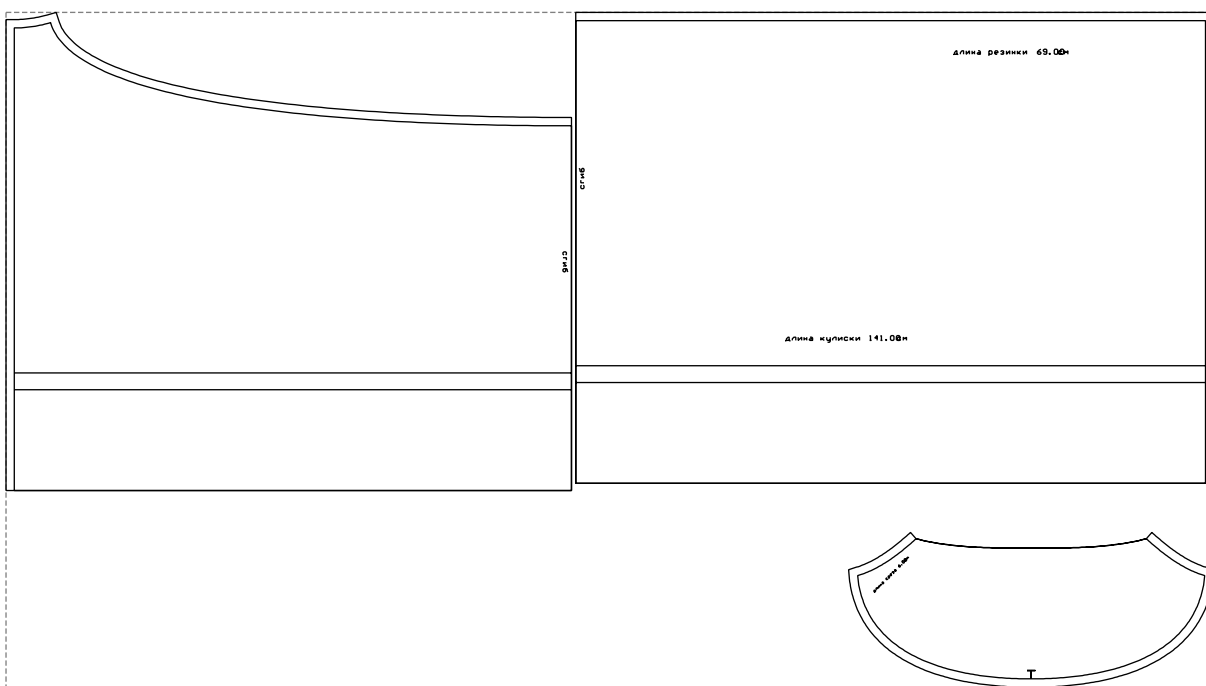

Not for print

Paper size: A4, size:1388.92 x1010.48 mm

# Example

size: 1438.60 x 804.06 mm

Maneken =1 ver.0

rz\_1=170

rz\_16=100

rz\_17=85.4

rz\_18=80.2

rz\_19=108

rz\_20=105.4

---

. . . . .  
. . . . .  
. . . . .