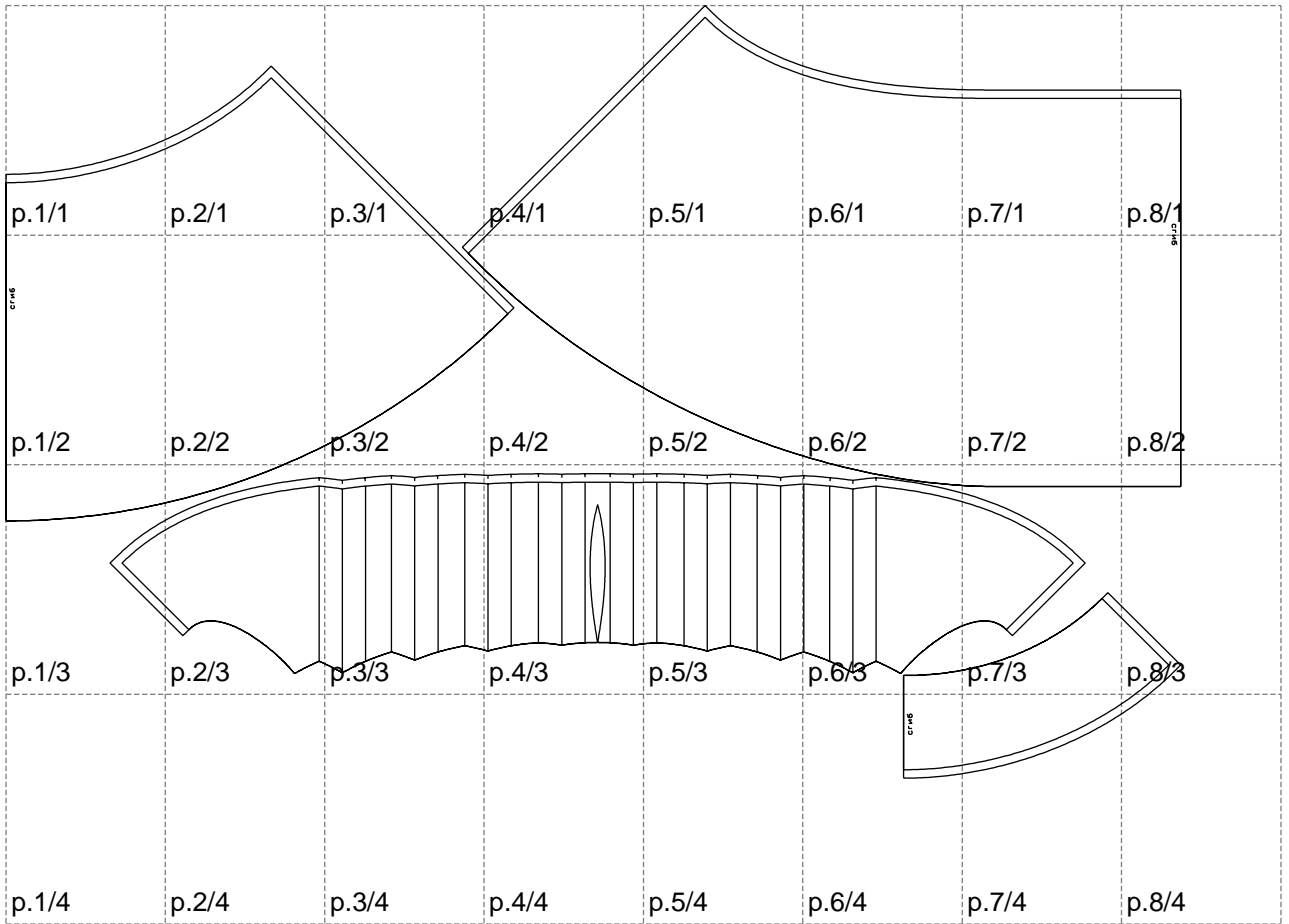

Not for print

Paper size: A4, size:1399.00 x919.99 mm

# Example

size:1468.86 x798.96 mm

Maneken =1 ver.0

rz\_1=170

rz\_16=104

rz\_17=88.9

rz\_18=84.4

rz\_19=112

rz\_20=109.3

---

. . . . .  
. . . . .  
. . . . .