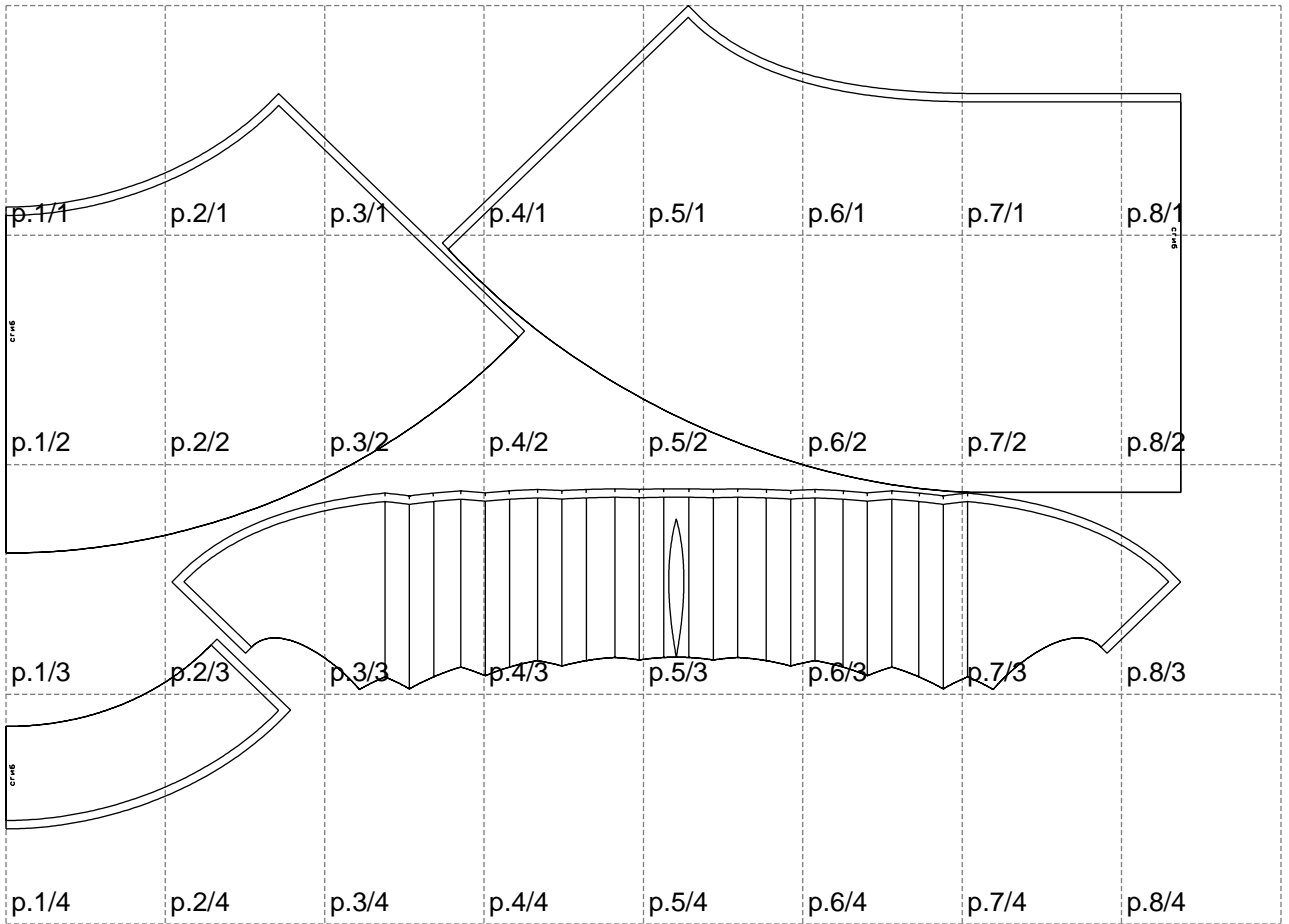

Not for print

Paper size: A4, size:1399.00 x980.42 mm

# Example

size:1499.00 x816.06 mm

Maneken =1 ver.0

rz\_1=170

rz\_16=108

rz\_17=92.5

rz\_18=89.2

rz\_19=116

rz\_20=113

---

. . . . .  
. . . . .  
. . . . .