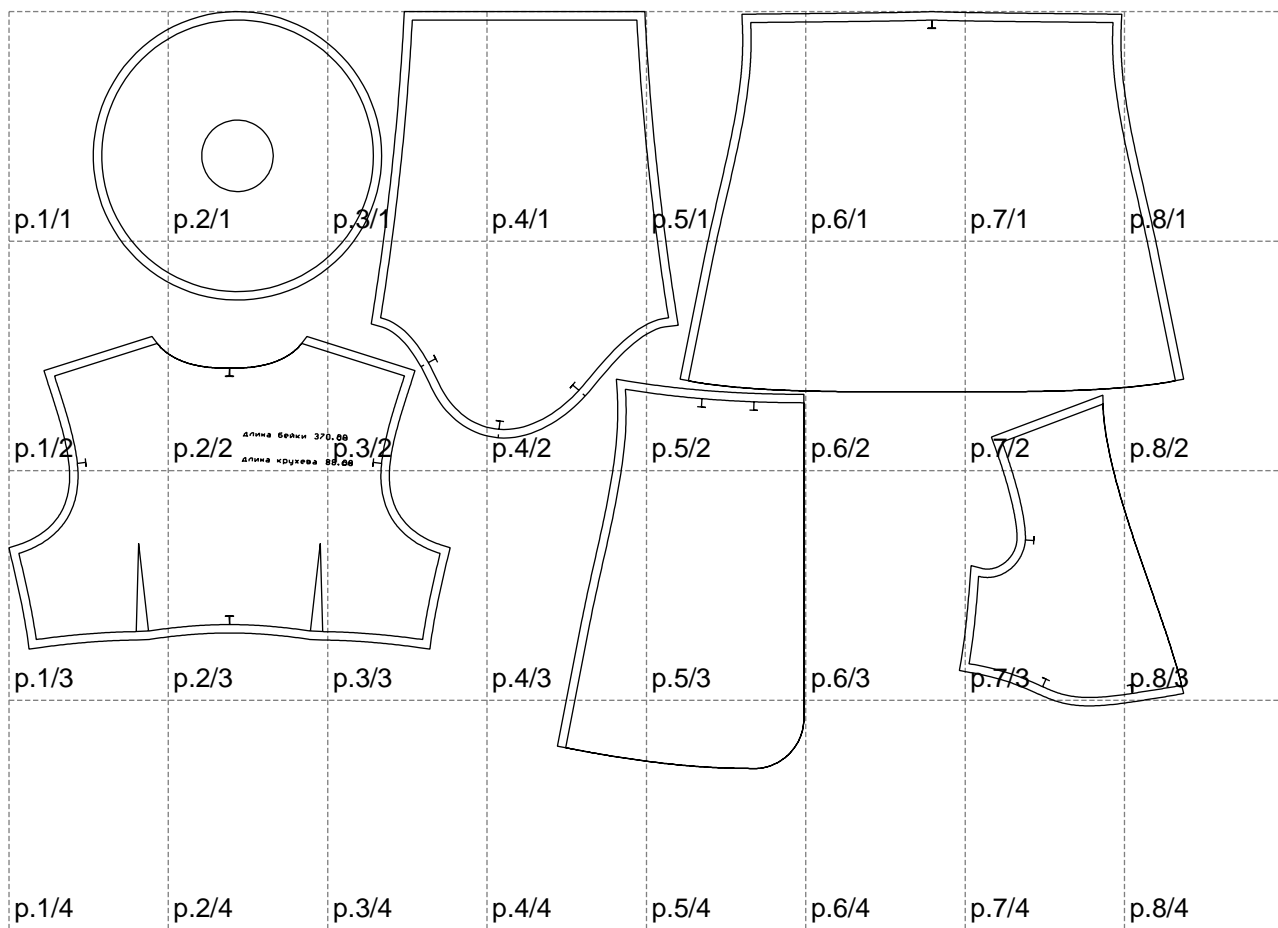

Not for print

Paper size: A4, size:1399.00 x901.55 mm

# Example

size:1468.95 x1327.53 mm

Maneken =1 ver.0

rz\_1=170

rz\_16=92

rz\_17=78.8

rz\_18=71.8

rz\_19=100

rz\_20=98.1

---

. . . . .  
. . . . .  
. . . . .