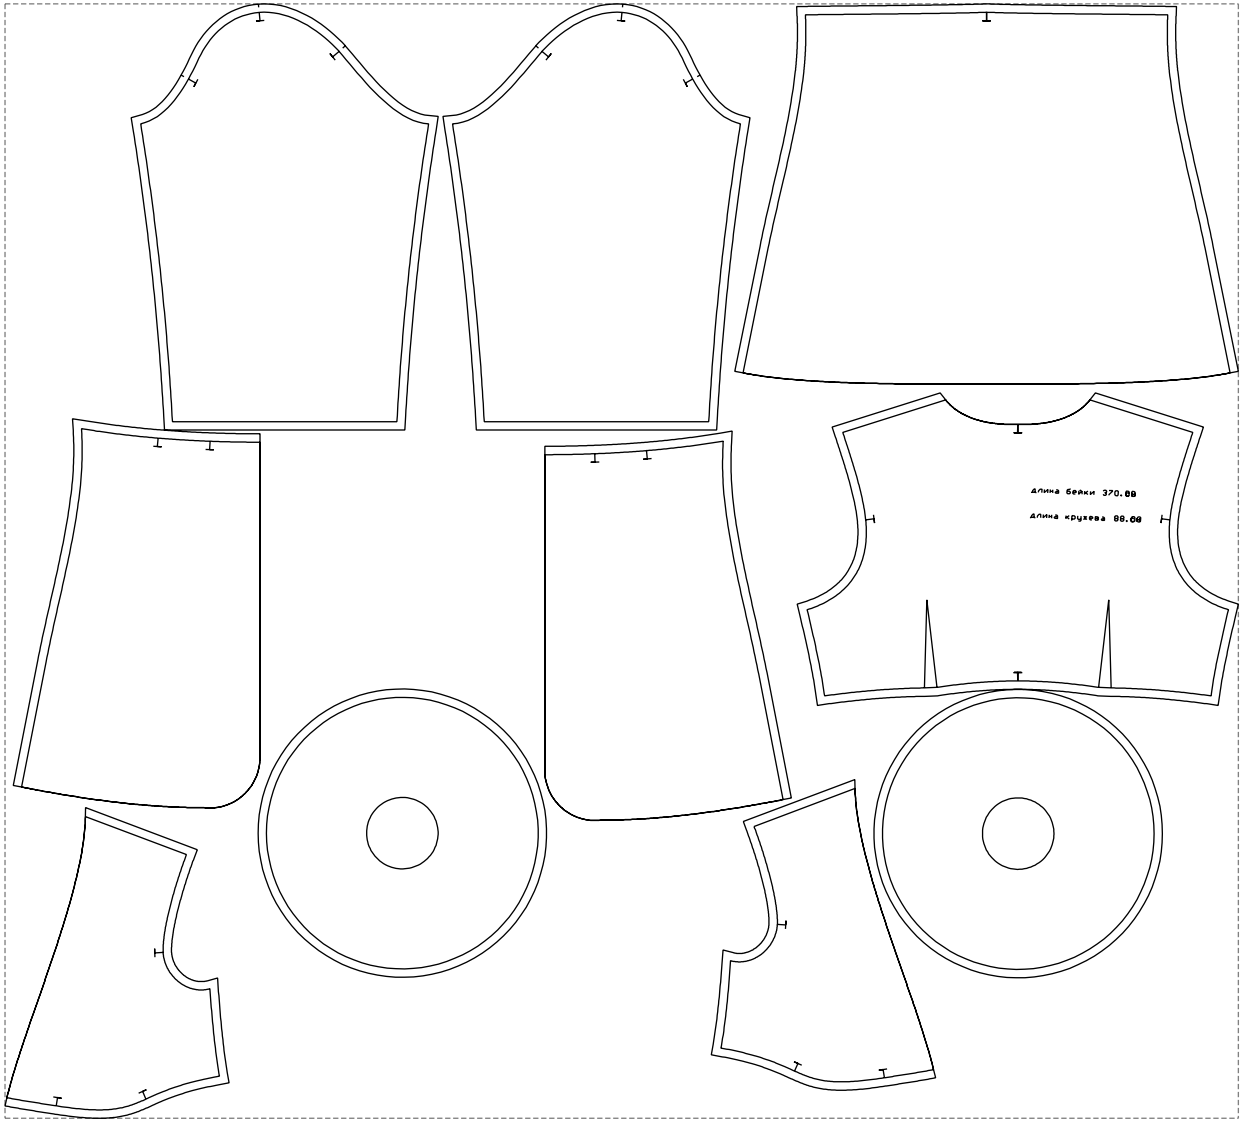

Not for print

Paper size: A4, size:1399.00 x901.55 mm

# Example

size:1468.95 x1327.53 mm

Maneken =1 ver.0

rz\_1=170

rz\_16=92

rz\_17=78.8

rz\_18=71.8

rz\_19=100

rz\_20=98.1

---

. . . . .  
. . . . .  
. . . . .