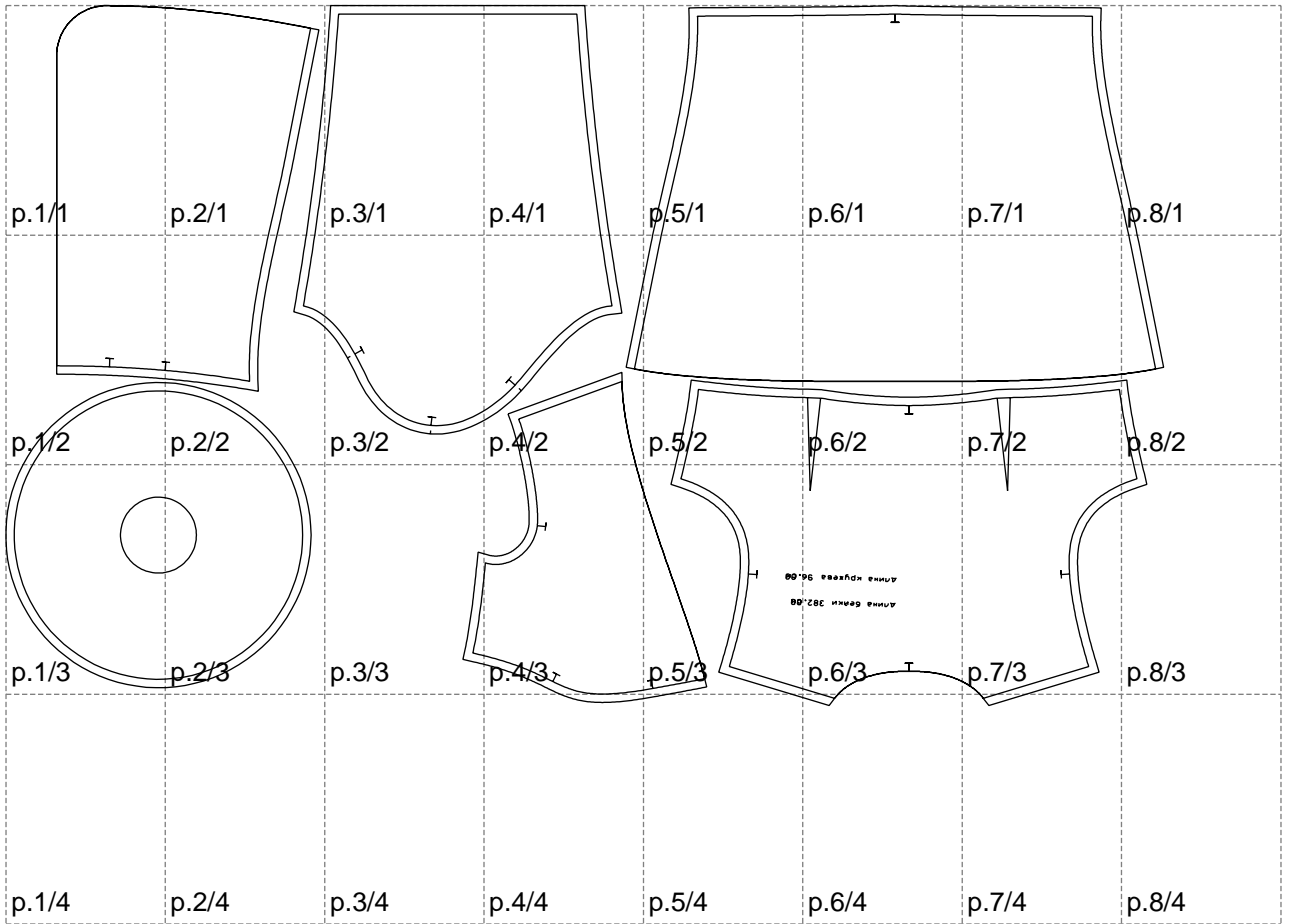

Not for print

Paper size: A4, size:1378.89 x833.56 mm

# Example

size:1448.72 x1494.65 mm

Maneken =1 ver.0

rz\_1=170

rz\_16=100

rz\_17=85.4

rz\_18=80.2

rz\_19=108

rz\_20=105.4

---

. . . . .  
. . . . .  
. . . . .