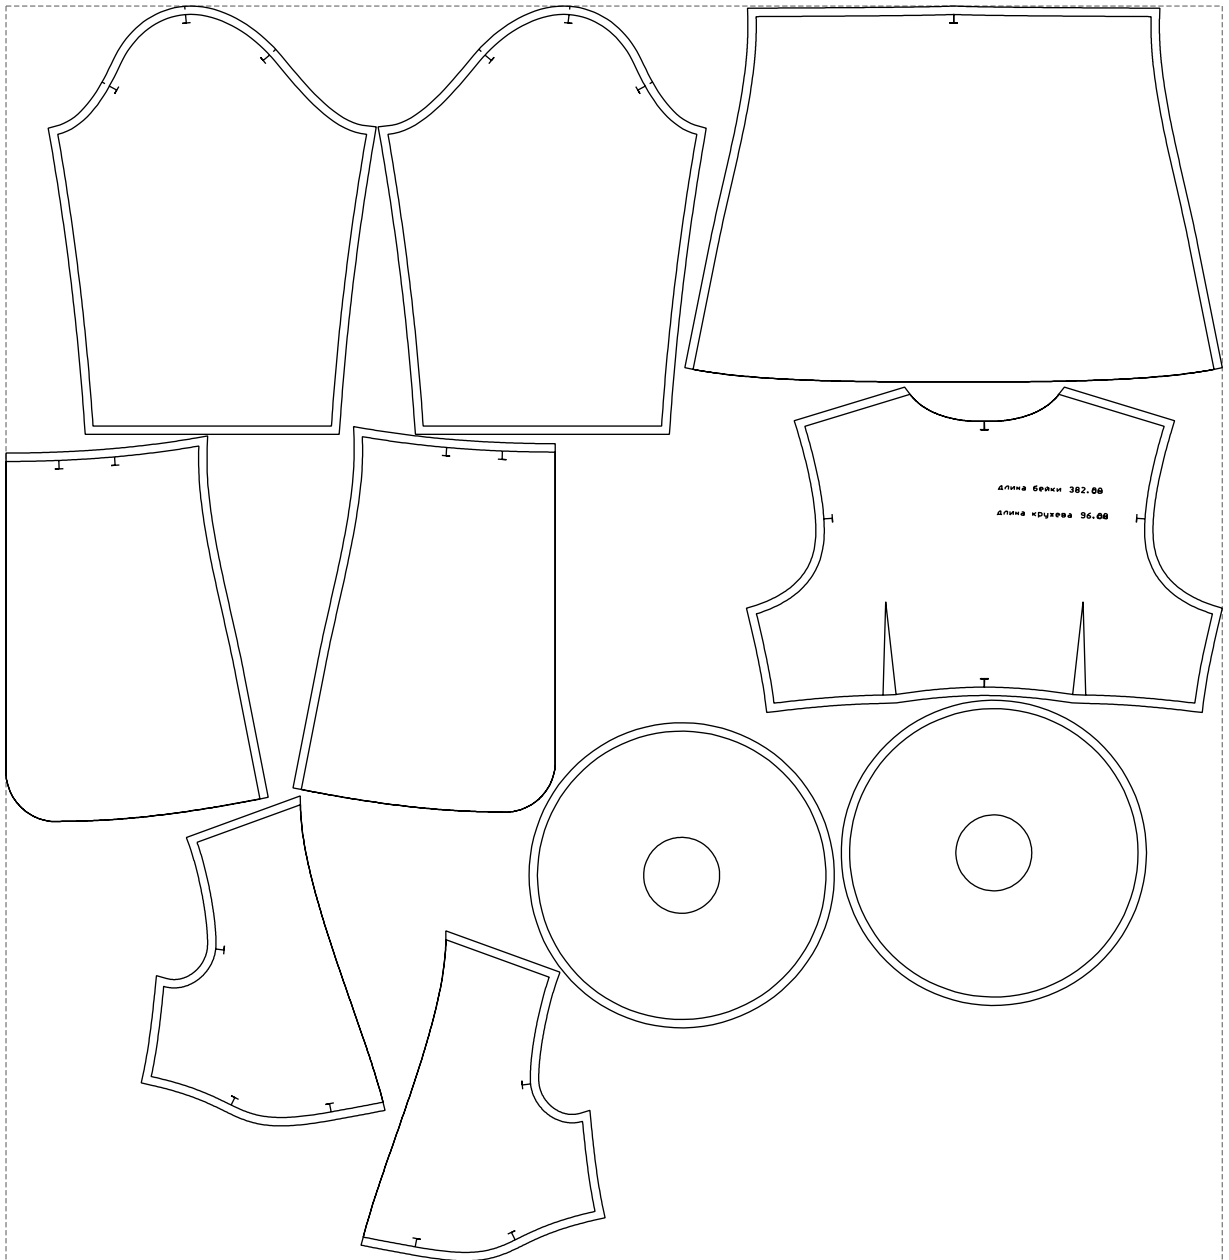

Not for print

Paper size: A4, size:1378.89 x833.56 mm

# Example

size:1448.72 x1494.65 mm

Maneken =1 ver.0

rz\_1=170

rz\_16=100

rz\_17=85.4

rz\_18=80.2

rz\_19=108

rz\_20=105.4

---

. . . . .  
. . . . .  
. . . . .