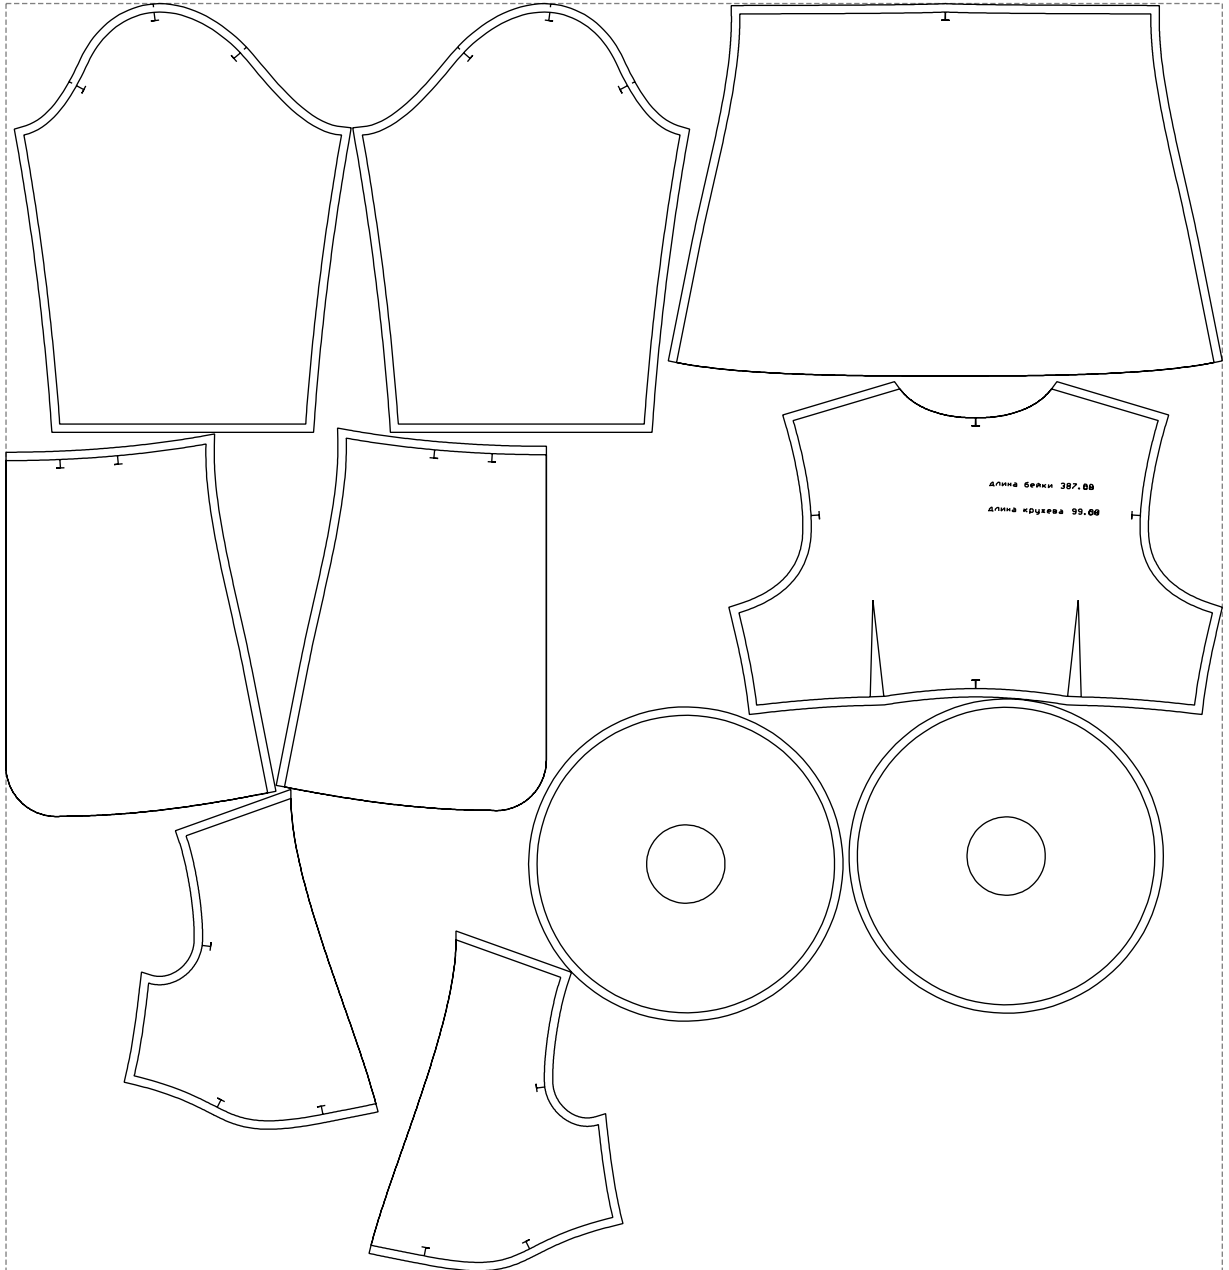

Not for print

Paper size: A4, size:1399.00 x838.66 mm

# Example

size:1448.68 x1509.41 mm

Maneken =1 ver.0

rz\_1=170

rz\_16=104

rz\_17=88.9

rz\_18=84.4

rz\_19=112