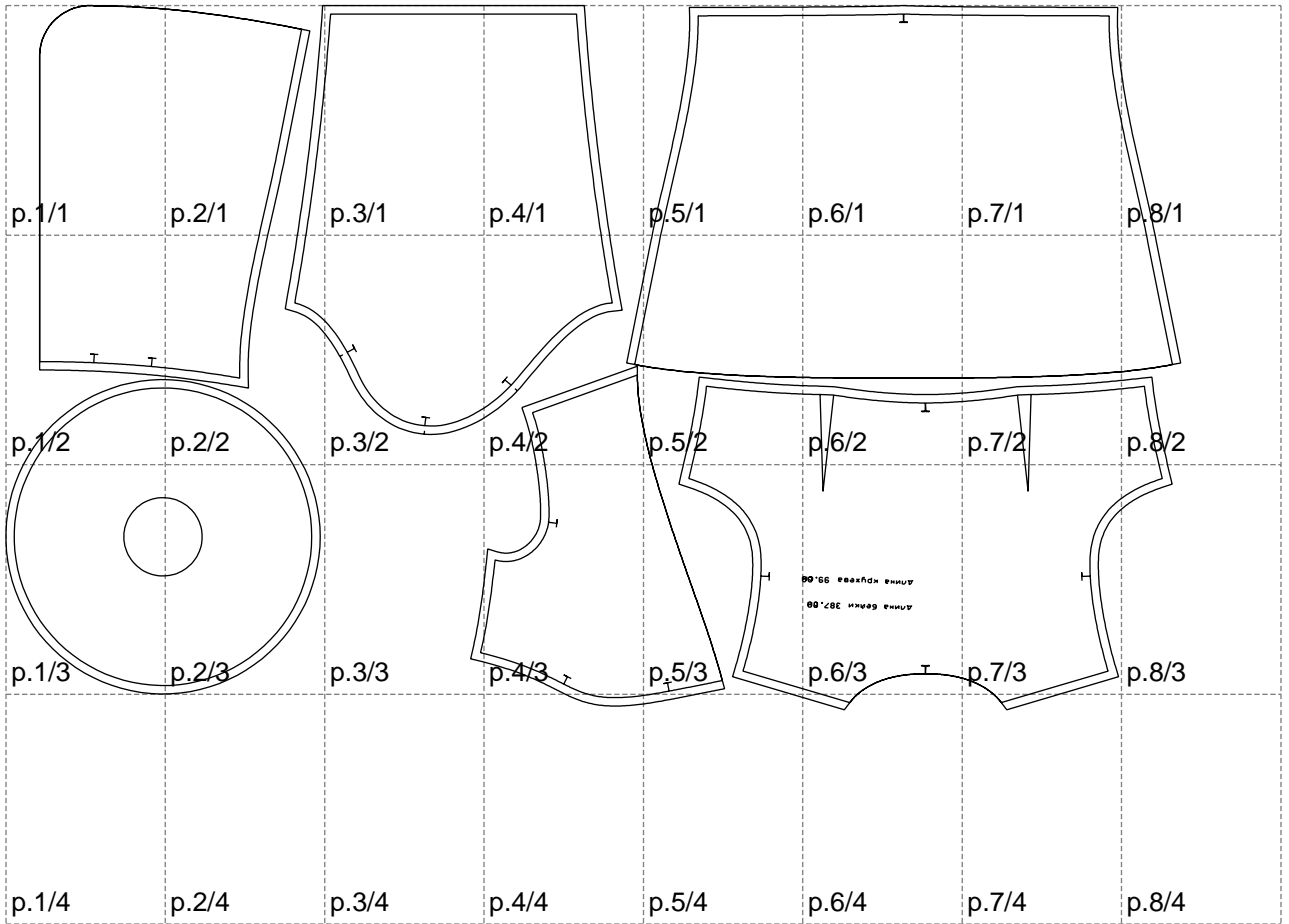

Not for print

Paper size: A4, size:1399.00 x838.66 mm

# Example

size:1448.68 x1509.41 mm

Maneken =1 ver.0

rz\_1=170

rz\_16=104

rz\_17=88.9

rz\_18=84.4

rz\_19=112

rz\_20=109.3

---

. . . . .  
. . . . .  
. . . . .