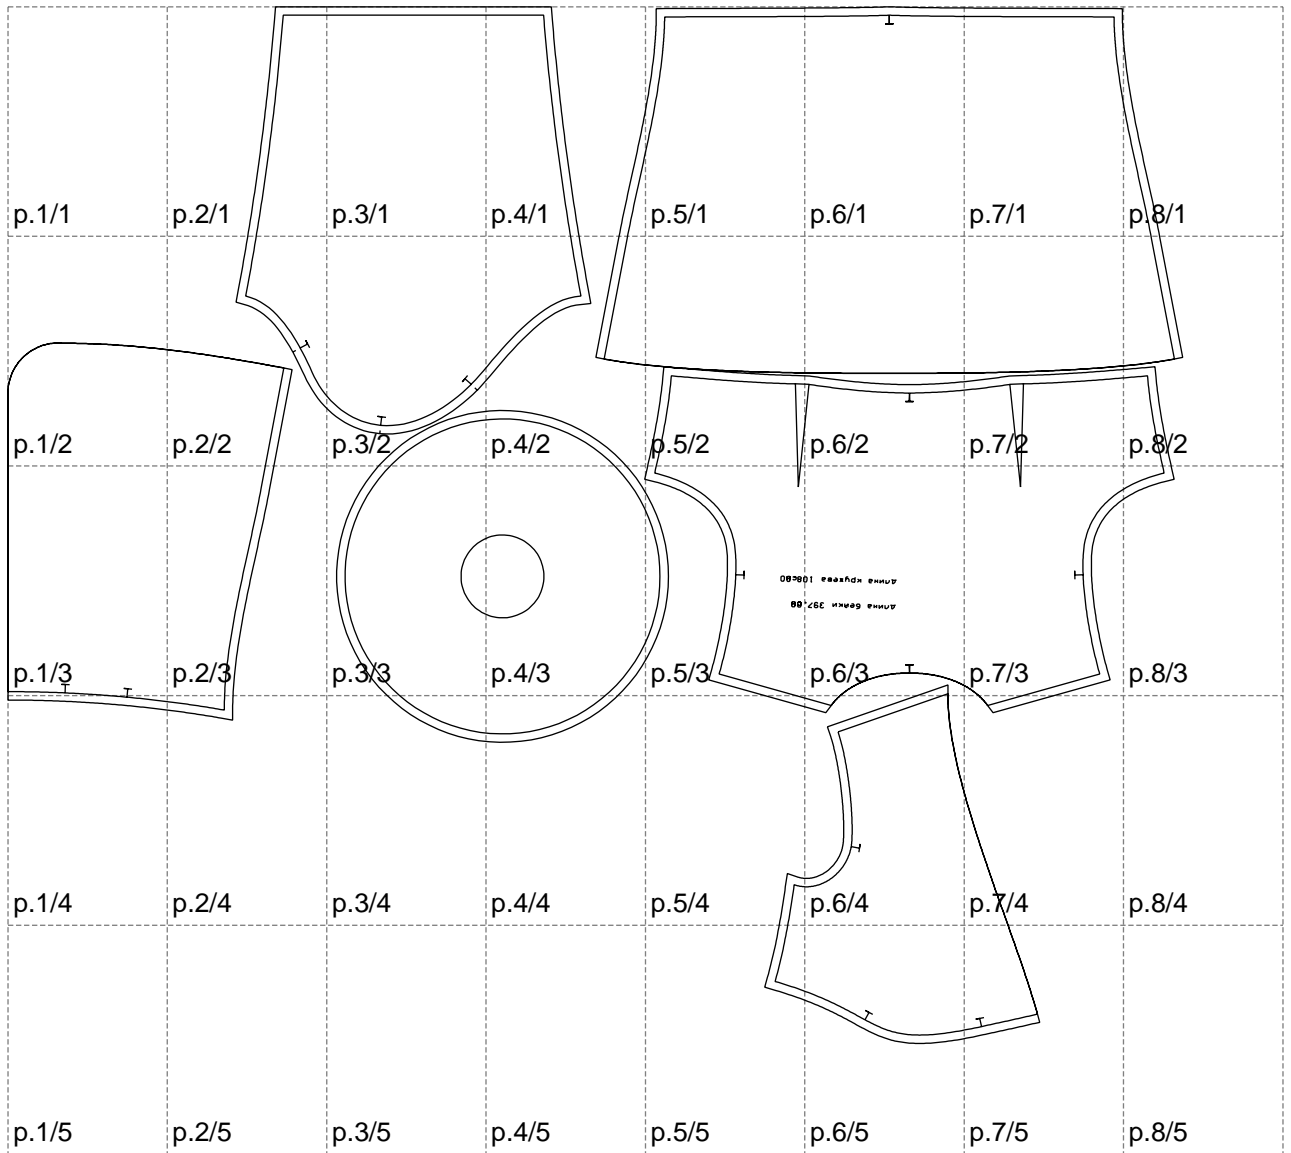

Not for print

Paper size: A4, size:1399.00 x1234.48 mm

# Example

size:1499.00 x1612.24 mm

Maneken =1 ver.0

rz\_1=170

rz\_16=112

rz\_17=96.2

rz\_18=94

rz\_19=120

rz\_20=117

---

. . . . .  
. . . . .  
. . . . .