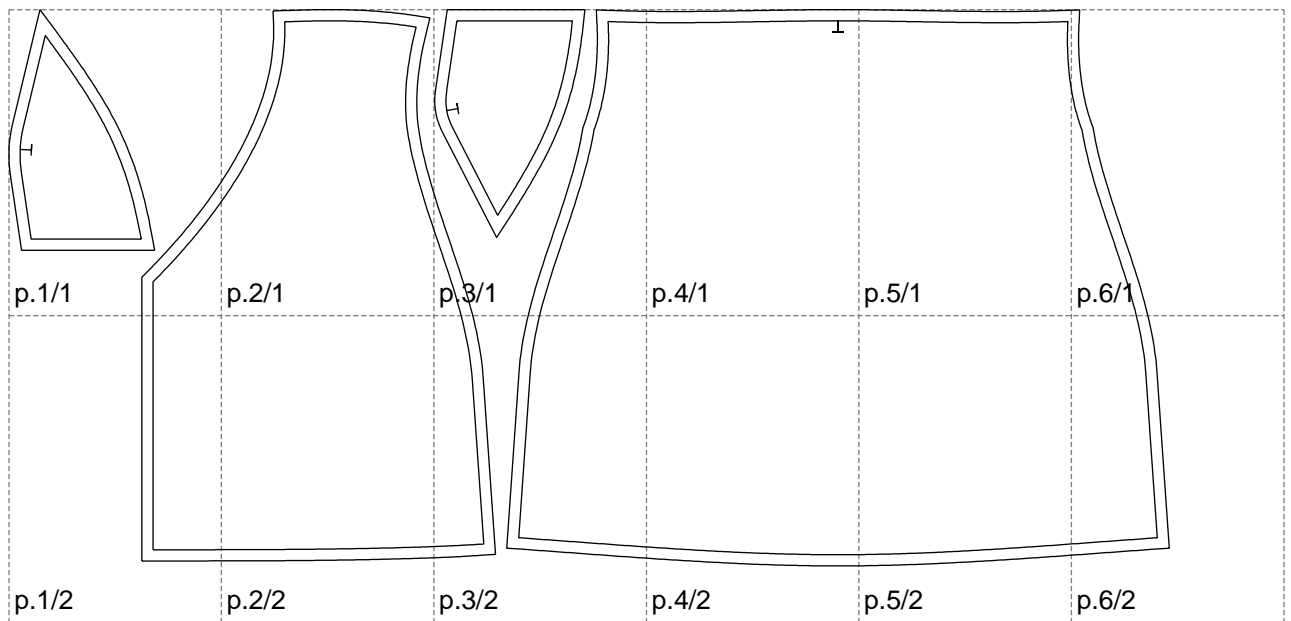

Not for print

Paper size: A4, size:1036.46 x496.81 mm

# Example

size:1499.00 x564.19 mm

Maneken =1 ver.0

rz\_1=170

rz\_16=108

rz\_17=92.5

rz\_18=89.2

rz\_19=116