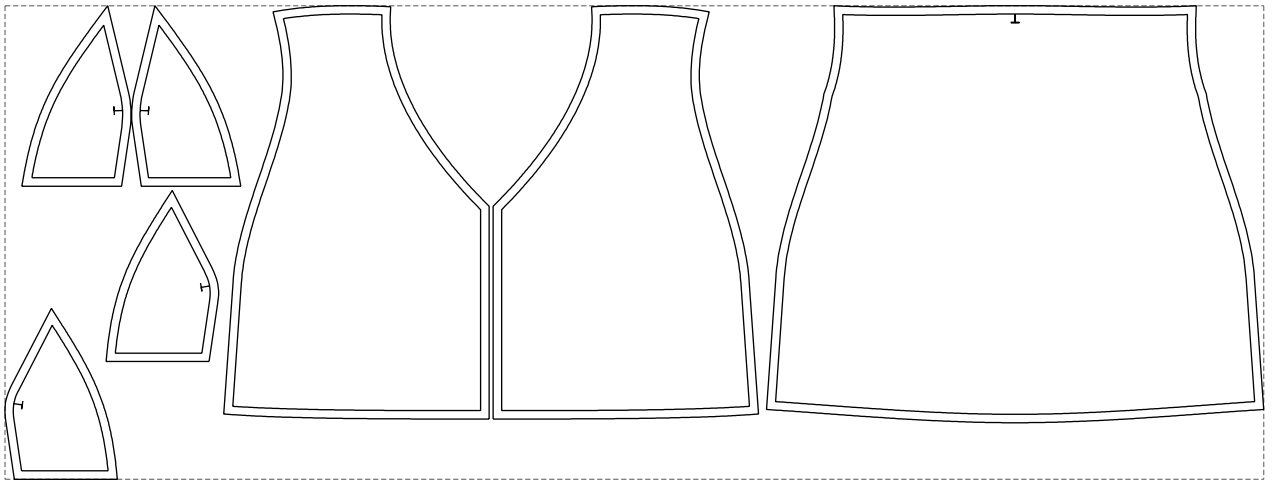

Not for print

Paper size: A4, size:1036.46 x496.81 mm

# Example

size:1499.00 x564.19 mm

Maneken =1 ver.0

rz\_1=170

rz\_16=108

rz\_17=92.5

rz\_18=89.2

rz\_19=116