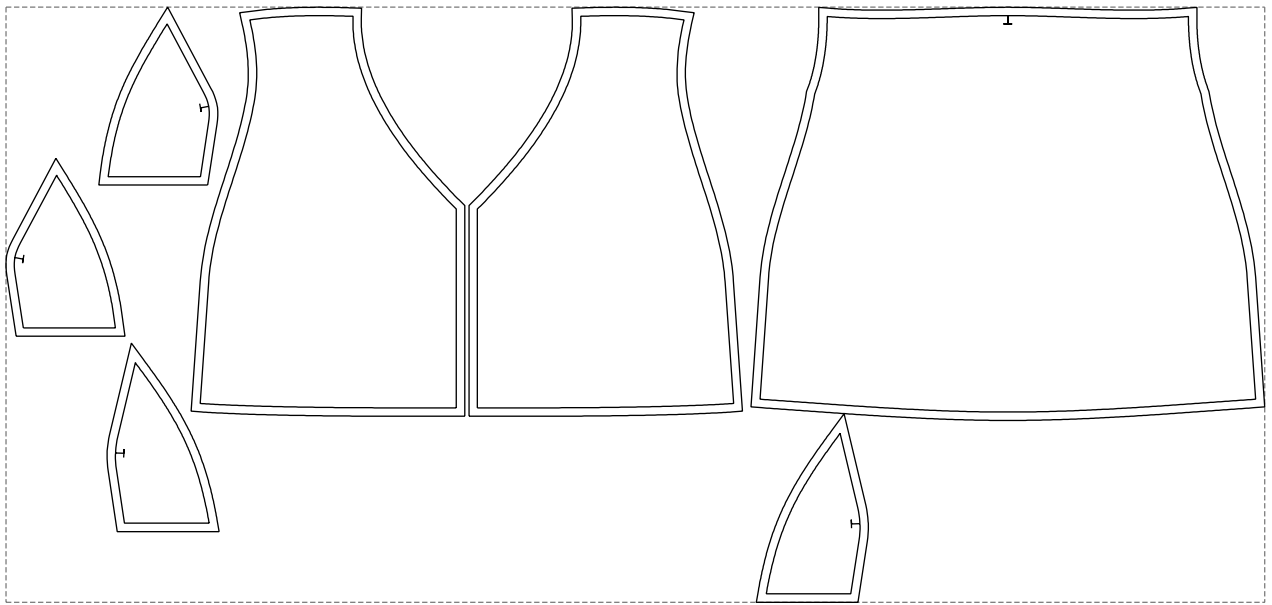

Not for print

Paper size: A4, size:1107.75 x492.19 mm

# Example

size:1499.00 x708.79 mm

Maneken =1 ver.0

rz\_1=170

rz\_16=112

rz\_17=96.2

rz\_18=94

rz\_19=120