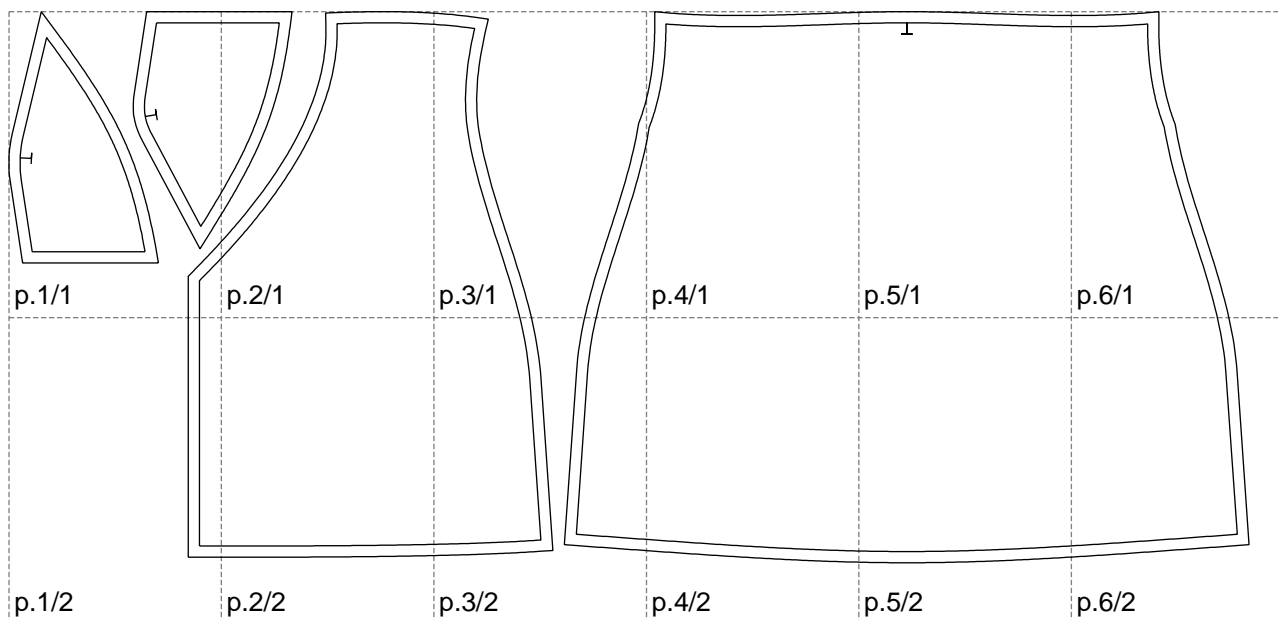

Not for print

Paper size: A4, size:1107.75 x492.19 mm

# Example

size:1499.00 x708.79 mm

Maneken =1 ver.0

rz\_1=170

rz\_16=112

rz\_17=96.2

rz\_18=94

rz\_19=120

rz\_20=117

---

. . . . .  
. . . . .  
. . . . .