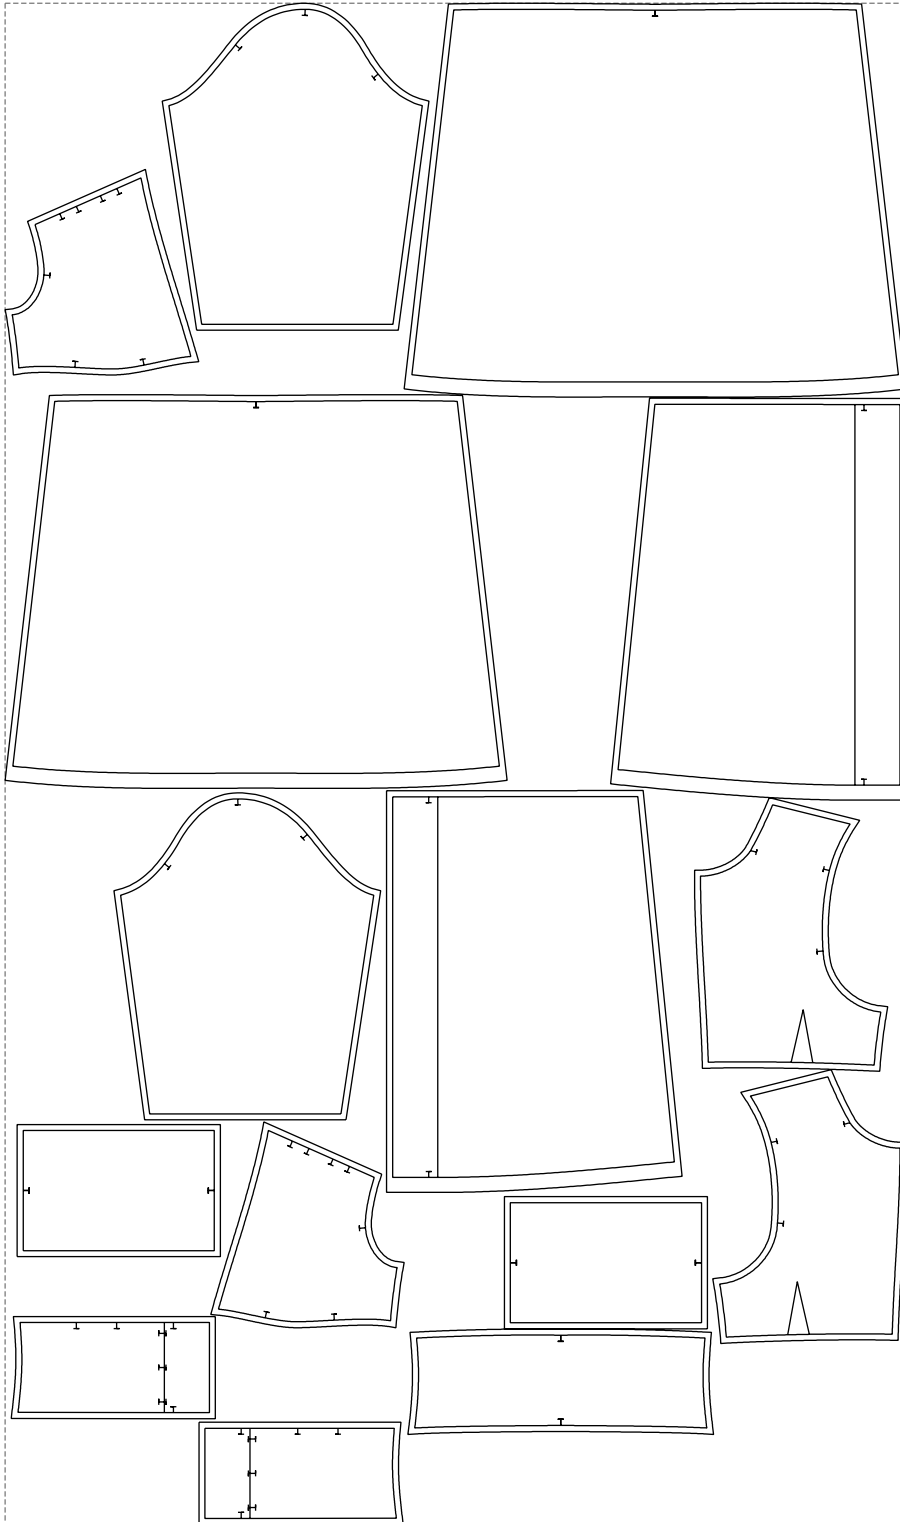

Not for print

Paper size: A4, size:1399.00 x1382.27 mm

# Example

size:1499.00 x2531.69 mm

Maneken =1 ver.0

rz\_1=170

rz\_16=108

rz\_17=92.5

rz\_18=89.2

rz\_19=116

rz\_20=113

---

. . . . .  
. . . . .  
. . . . .