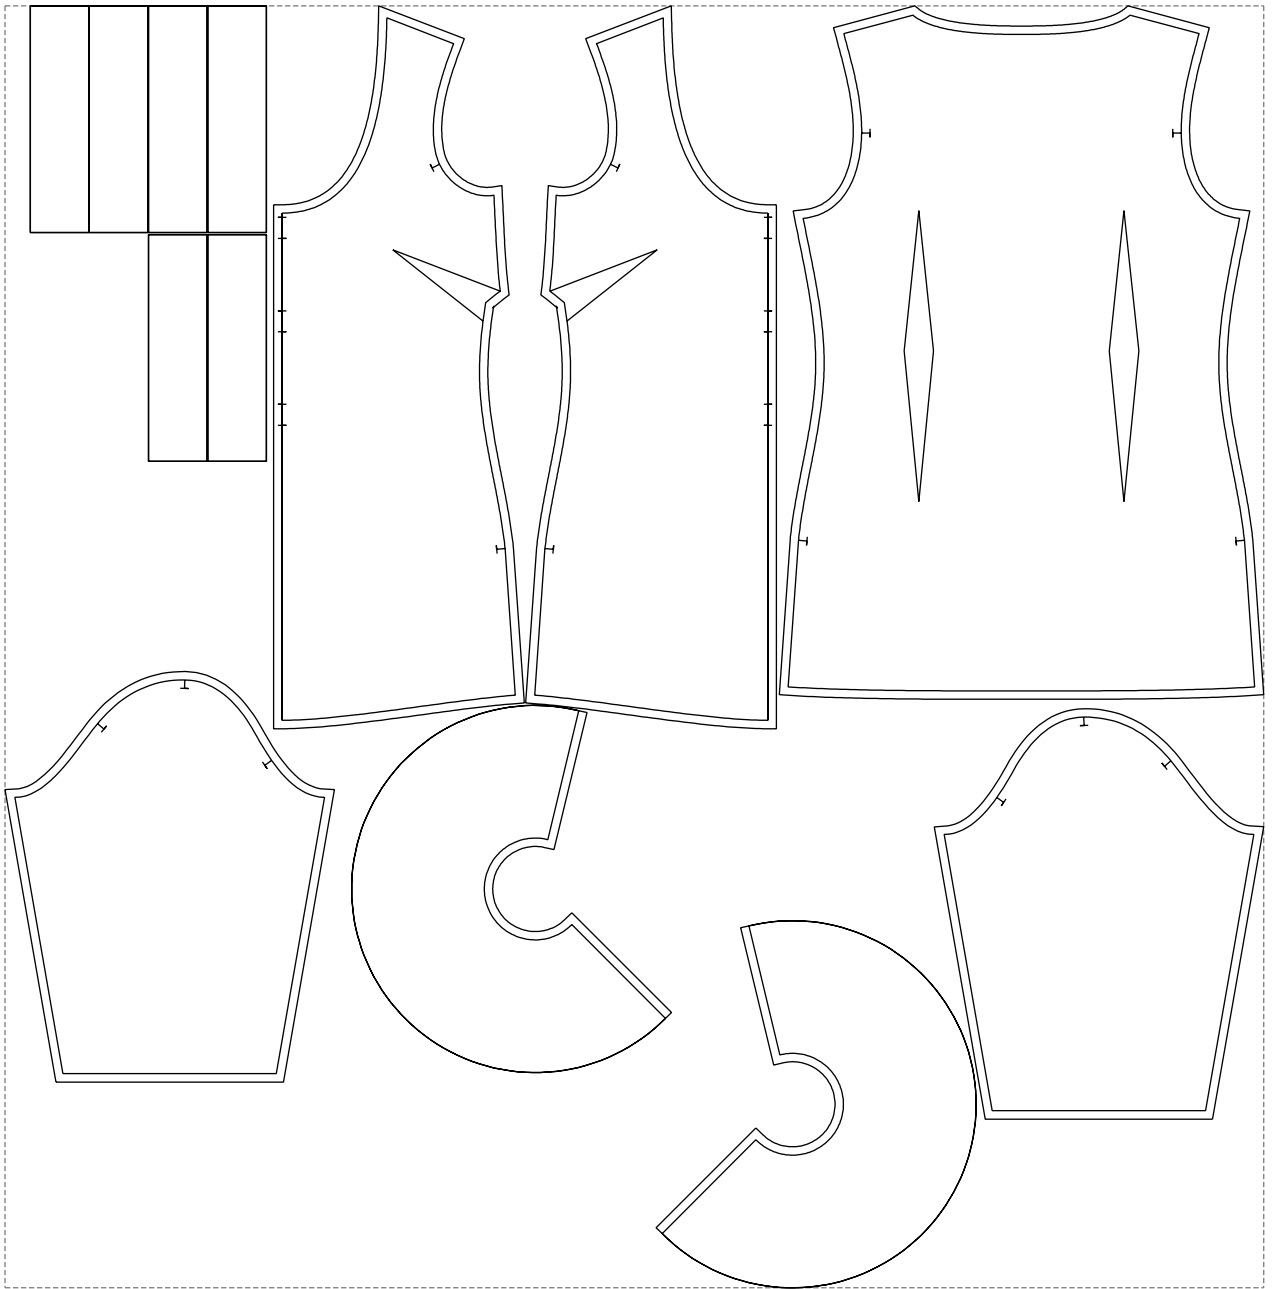

Not for print

Paper size: A4, size:1399.00 x889.85 mm

# Example

size:1499.00 x1527.01 mm

Maneken =1 ver.0

rz\_1=170

rz\_16=96

rz\_17=82

rz\_18=76

rz\_19=104

rz\_20=101.8

---

. . . . .  
. . . . .  
. . . . .