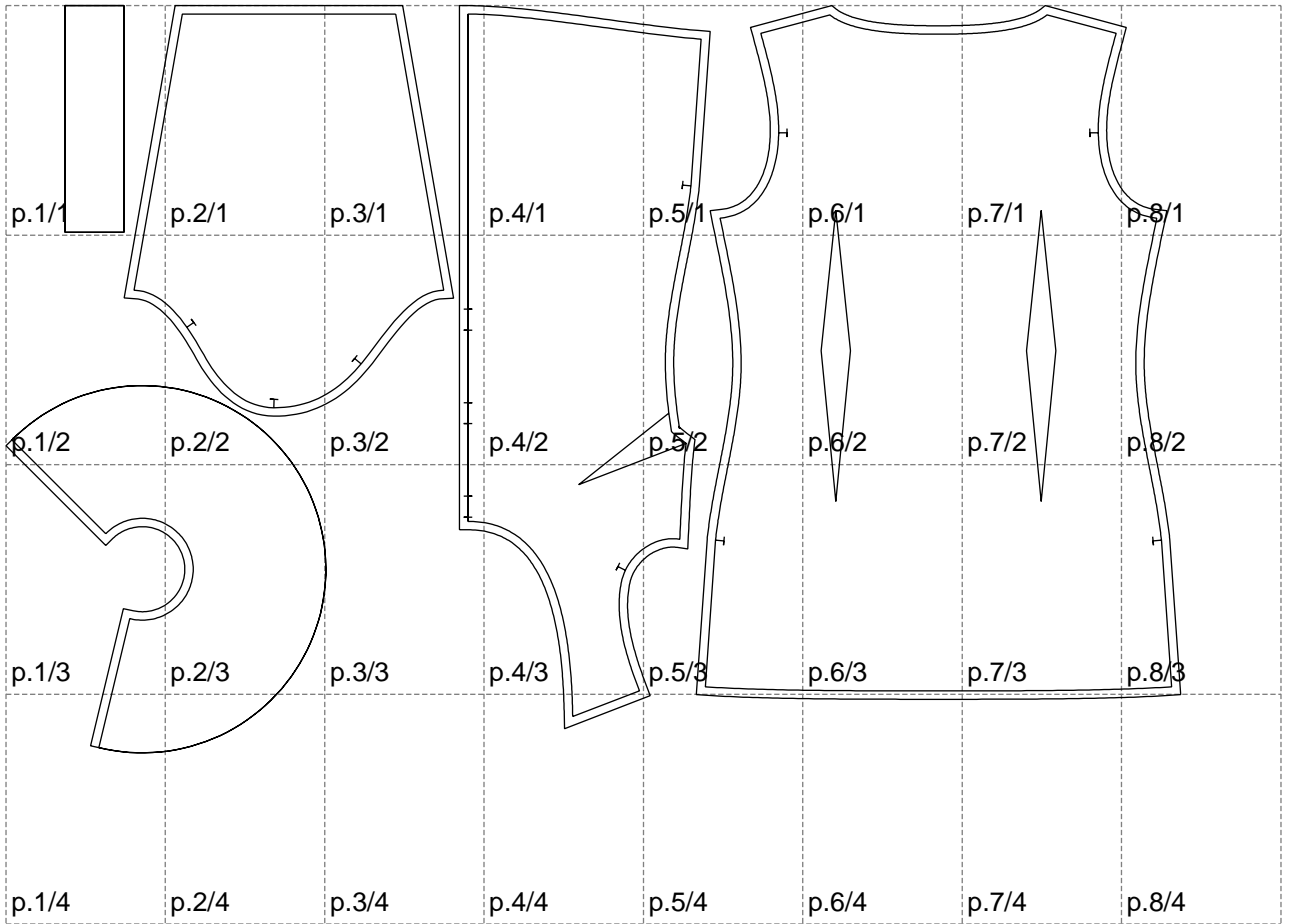

Not for print

Paper size: A4, size:1399.00 x889.85 mm

# Example

size:1499.00 x1527.01 mm

Maneken =1 ver.0

rz\_1=170

rz\_16=96

rz\_17=82

rz\_18=76

rz\_19=104

rz\_20=101.8

---

. . . . .  
. . . . .  
. . . . .