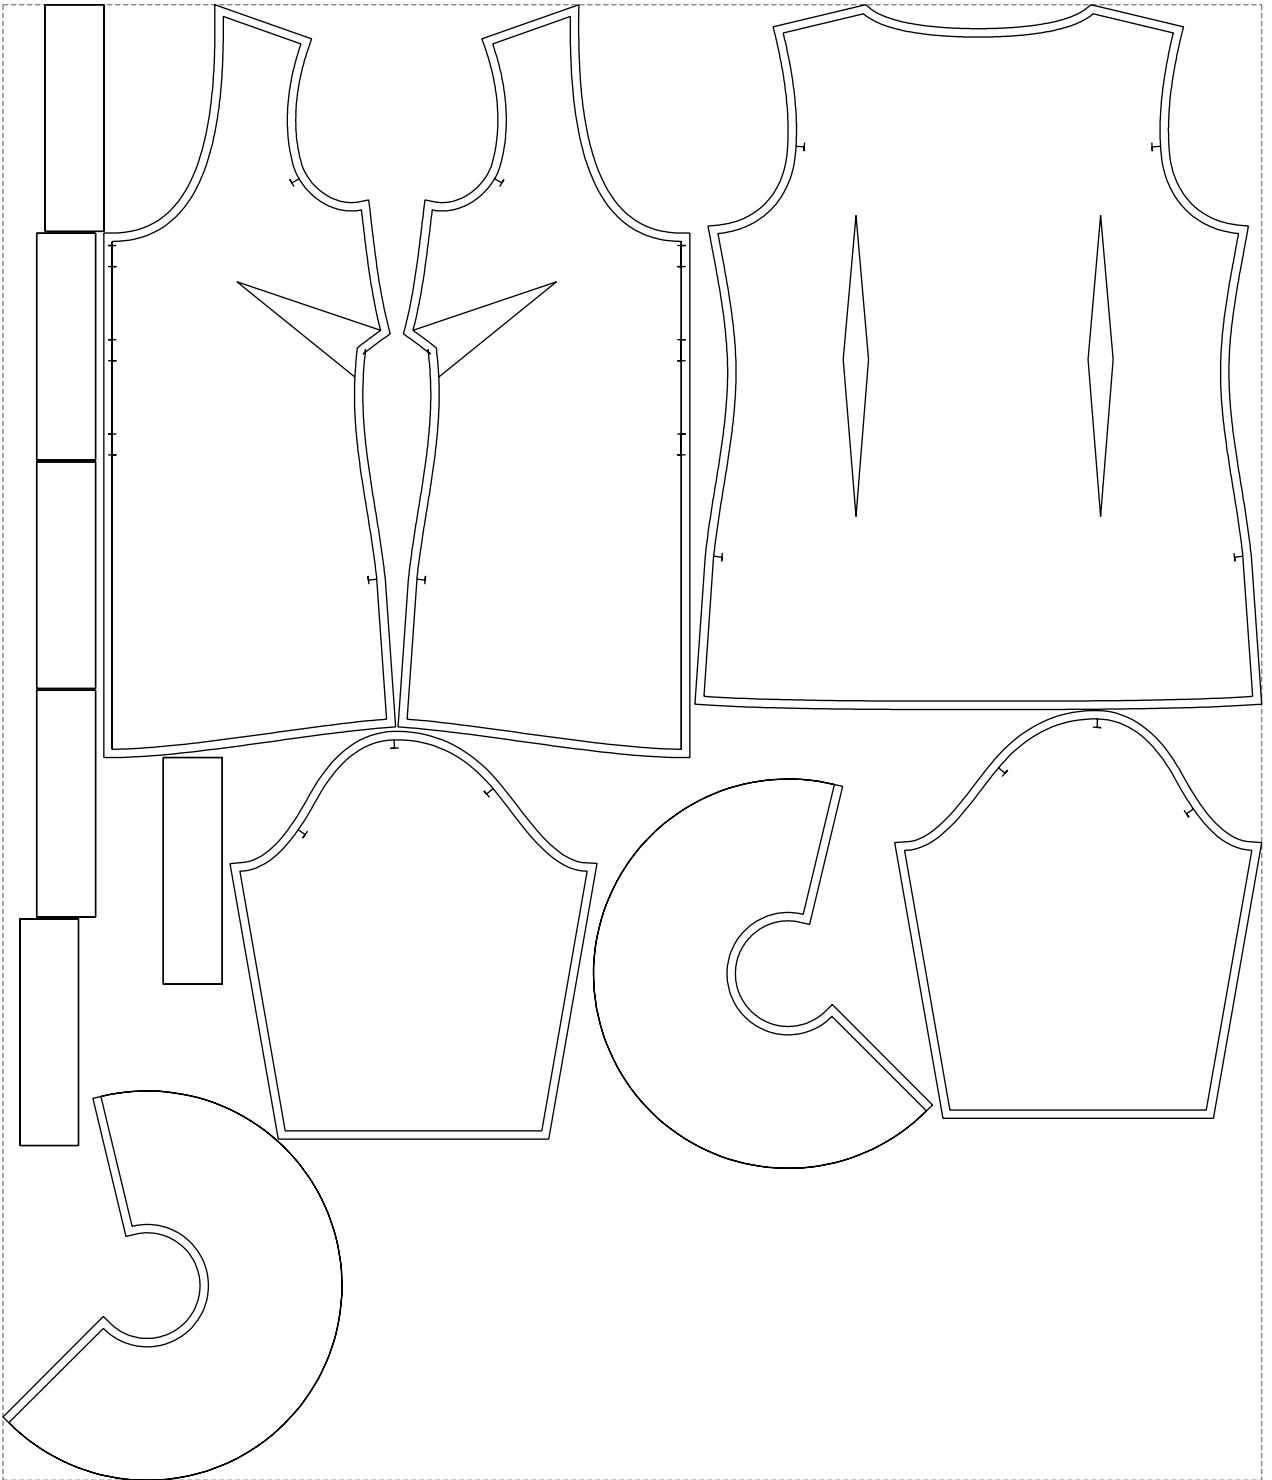

Not for print

Paper size: A4, size:1399.00 x1305.78 mm

# Example

size:1499.00 x1757.81 mm

Maneken =1 ver.0

rz\_1=170

rz\_16=116

rz\_17=100

rz\_18=98.8

rz\_19=124

rz\_20=121

---

. . . . .  
. . . . .  
. . . . .