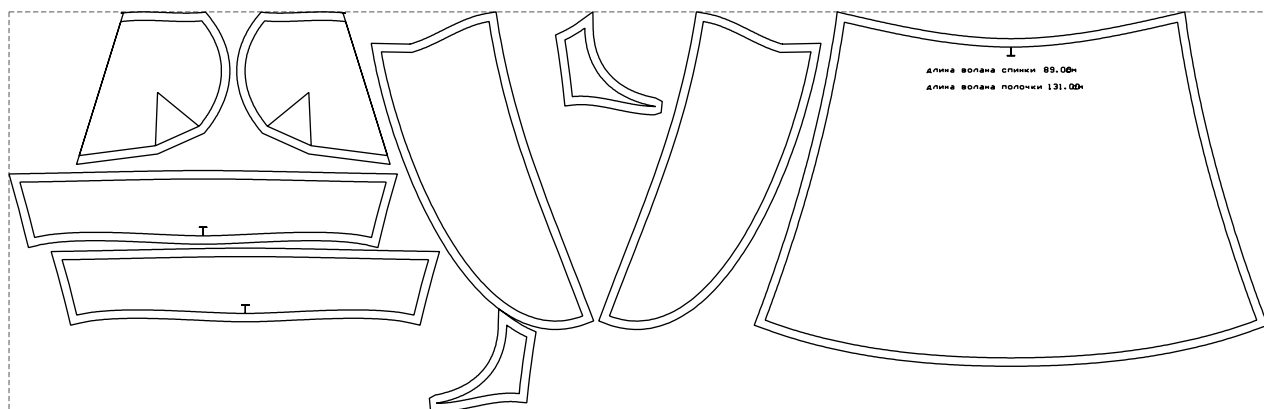

Not for print

Paper size: A4, size:1388.93 x422.06 mm

# Example

size:1499.00 x476.29 mm

Maneken =1 ver.0

rz\_1=170

rz\_16=88

rz\_17=75.6

rz\_18=67.6

rz\_19=96

rz\_20=94.6

---

. . . . .  
. . . . .  
. . . . .