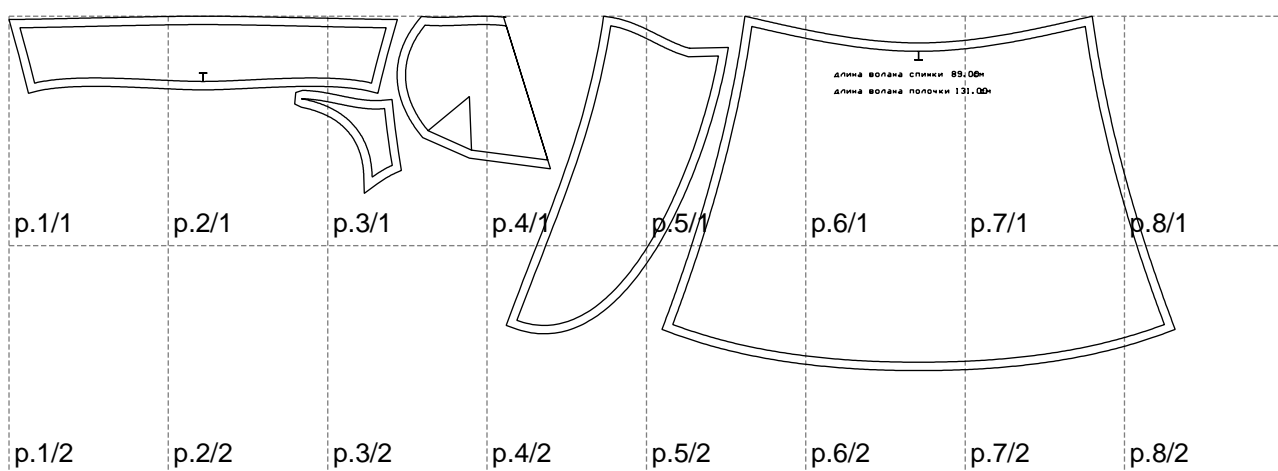

Not for print

Paper size: A4, size:1388.93 x422.06 mm

# Example

size:1499.00 x476.29 mm

Maneken =1 ver.0

rz\_1=170

rz\_16=88

rz\_17=75.6

rz\_18=67.6

rz\_19=96

rz\_20=94.6

---

. . . . .  
. . . . .  
. . . . .